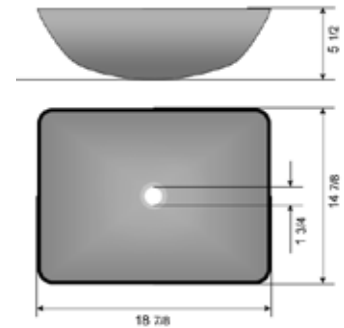

DLBG-12

DLBG-15

DLBG-17

WATERFALL FAUCETS WITH GLASS PLATES

Glass Plates with Polished Brass Finish Waterfall Faucet

Glass Plates with Chrome Finish Waterfall Faucet