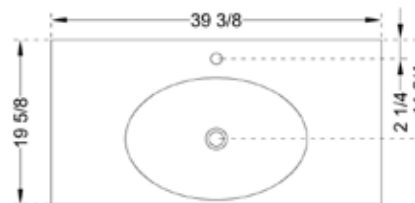

DLVG-105 GLASS VANITY

This glass vanity boasts a stunning modern bathroom vanity design to complete any bathroom renovation project. A glass countertop and six glass shelves below create a clear, welcoming impression with their smooth surfaces and rounded edges.

Features:

- 5/8" tempered glass countertop
- Single hole faucet drilling
- Solid wood brackets & stainless steel hardware
- Under counter glass shelves
- Available in black, mahogany or maple wood finishes
- Includes chrome finish umbrella drain & trap
- Optional side cabinet

DLVG-107 GLASS VANITY

The unique modern design of this vanity combines four trapezoid leg supports with a tempered glass counter top and an above counter vessel sink. With its modern lines and minimalistic style this vanity is a perfect addition to any bathroom.

Features:

- 5/8" tempered glass countertop & vessel sink
- Wall-mount design with four base leg supports
- Solid wood brackets & stainless steel hardware
- Available in black, mahogany or maple wood finishes
- Single hole faucet drilling
- Includes chrome finish umbrella drain & trap
- Optional side cabinet