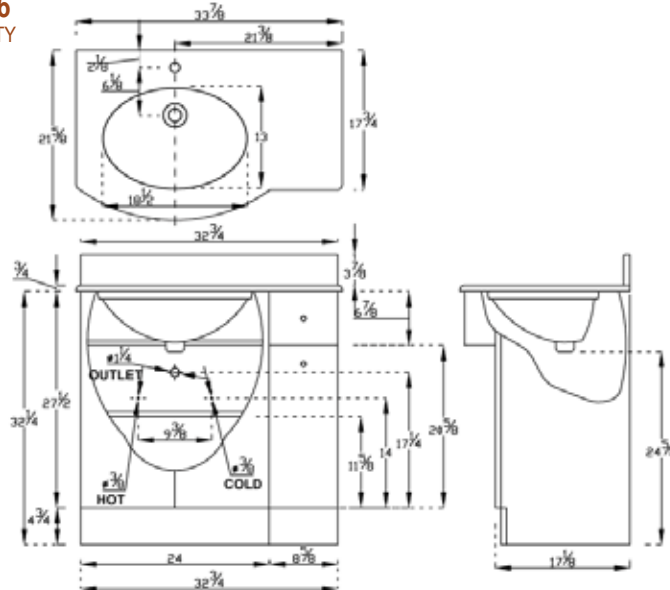

DLVRB-315-86
EURODESIGN VANITY