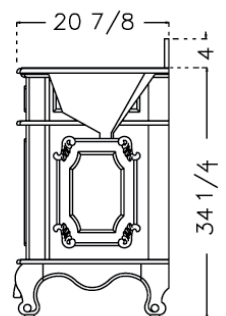

Features:

- Solid wood (Birch) cabinet frame and legs
- Vanity sides made of high quality wood MDF
- Undermount white porcelain oval shape sink with overflows
- 3/4" thick marble or granite top and backsplash
- Nitrocellulose Wood Lacquer (NC) finish applied for water protection
- Two front doors open to a storage compartment
- Optional mirror
- Optional 3-hole faucet & plumbing accessories in antique bronze finish
- Dimensions: 36" W x 21 1/4" D x 34" H