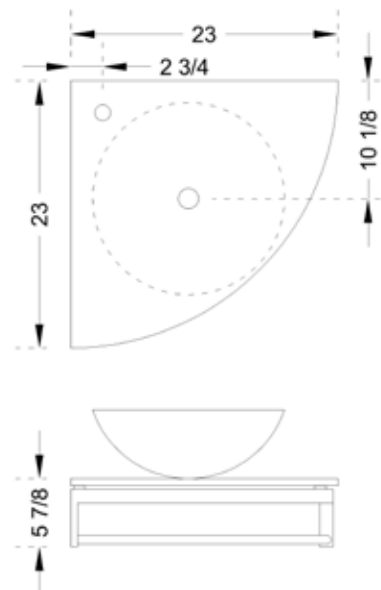

Features:

- 1/2" tempered glass countertop
- Space-saving corner-mount design
- Single hole faucet drilling
- Stainless steel wall bracket with integrated towel bar
- Includes chrome finish umbrella drain & trap