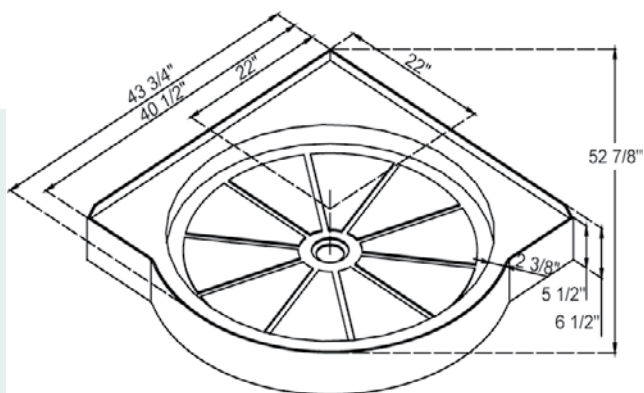

DESTINY

SHOWER ENCLOSURE TRAY

Model Number	Size
SHTR-6040400	43 3/4" x 43 3/4" x 5 1/2"