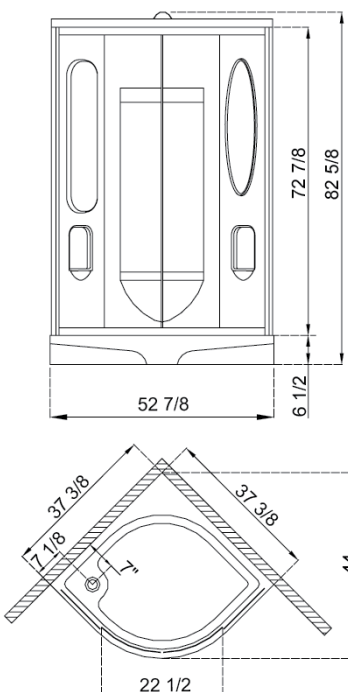

PACIFICA JETTED STEAM SHOWER

Standard Features:

- Fiberglass reinforced Acrylic/ABS tray with stainless steel leveling legs
- Acrylic/ABS back wall with integrated seat
- Six adjustable body jets
- 3-way adjustable hand shower
- Thermostatic valve control
- Individual water control diverters
- Wall mirror and accessory compartments
- 1/4" tempered safety clear glass

Optional Features:

- Roof kit with "Tropical Rain" shower
- Steam kit - 2kW/110V generator and On/Off control

Model Number	Description
SHJC-1138386-01	Chrome Exterior Trim
SHJC-1138386-00	White Exterior Trim
SHRK-1138380-00	Roof Kit
SHSK-2000-00	Steam Kit 2kW