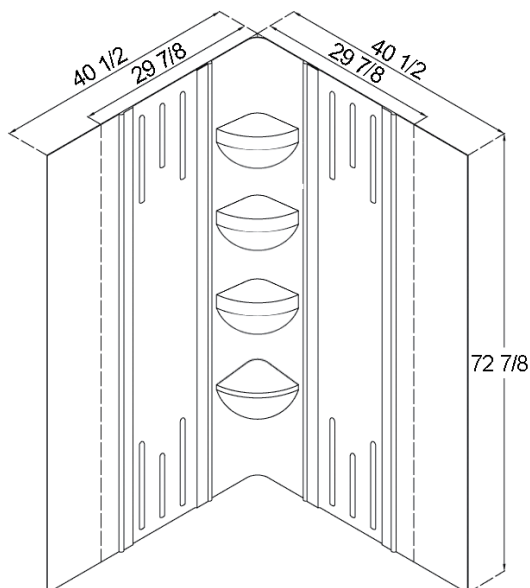

SHOWER ENCLOSURE BACK WALL

DreamLine universal shower wall panels are both a functional and beautiful addition to any shower. These versatile shower wall panels are made of Acrylic/ABS advanced materials, are designed for quick install and engineered to trim-to-size for most DreamLine enclosures. Ceramic tile walls for shower enclosures may look good, but are very difficult and expensive to install and even tougher to take care of. DreamLine shower wall panels install in hours and are easy to maintain and enjoy for years to come.

QWALL-02 SHOWER ENCLOSURE BACK WALL

Features:

- 3 integrated soap or accessory shelves
- Convenience corner foot rest
- Unique water proof connection of side walls and corner panels
- Trim-to-Size design for shower enclosures wall dimensions 30" to 40 1/2"