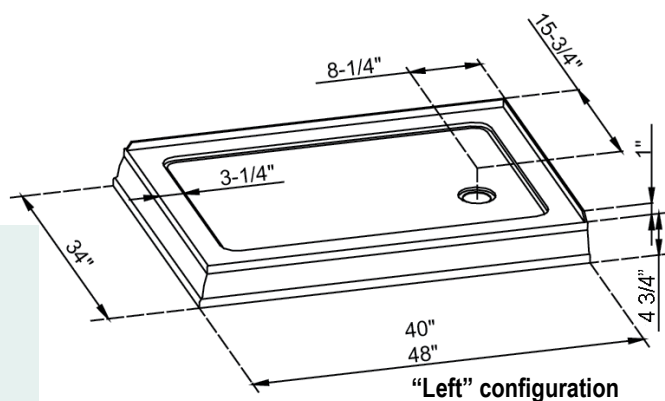

Model Number	Configuration	Size
SHTR-1034401	Left	34" x 40" x 4 3/4"
SHTR-1034402	Right	34" x 40" x 4 3/4"
SHTR-1034481	Left	34" x 48" x 4 3/4"
SHTR-1034482	Right	34" x 48" x 4 3/4"
SHTR-1036360	-	36" x 36" x 4 3/4"