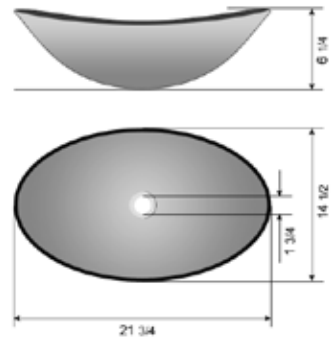

Natural Color Glass Vessel Sinks

Select a natural color glass vessel sink from over thirty unique designs. Each sink is made of tempered 1/2" clear glass or natural color glass with highlights of Amber, Blue, Grey or Green. Add a traditional vessel sink faucet or a waterfall faucet with matching glass color plate for a truly unique bathroom design.

DLBG-01

DLBG-07

DLBG-08