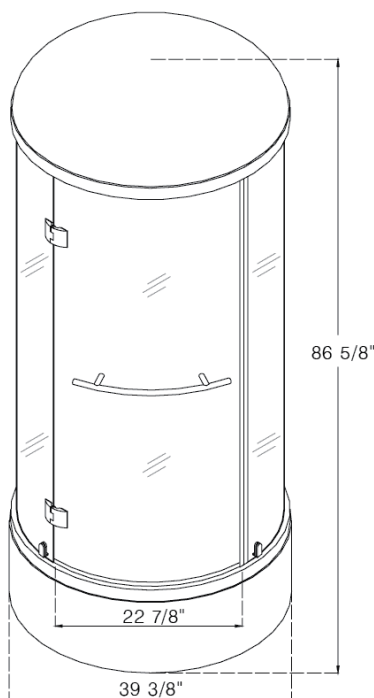

MURANO

JETTED STEAM SHOWER

Standard Features:

- Full surround glass design
- Six adjustable body jets
- 3-way adjustable hand shower
- Mini tub with integrated seat
- Hinged curved glass door with towel bar handle
- Fiberglass reinforced Acrylic/ABS tray with stainless steel leveling legs, removable front skirt and integrated seat
- 1/4" tempered safety grey glass

Model Number	Description
SHJC-4140006-01	Chrome Exterior Trim

Shower Frame Finish Options