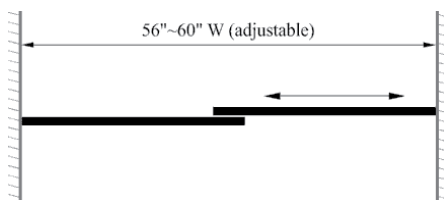

INFINITY SHOWER DOOR