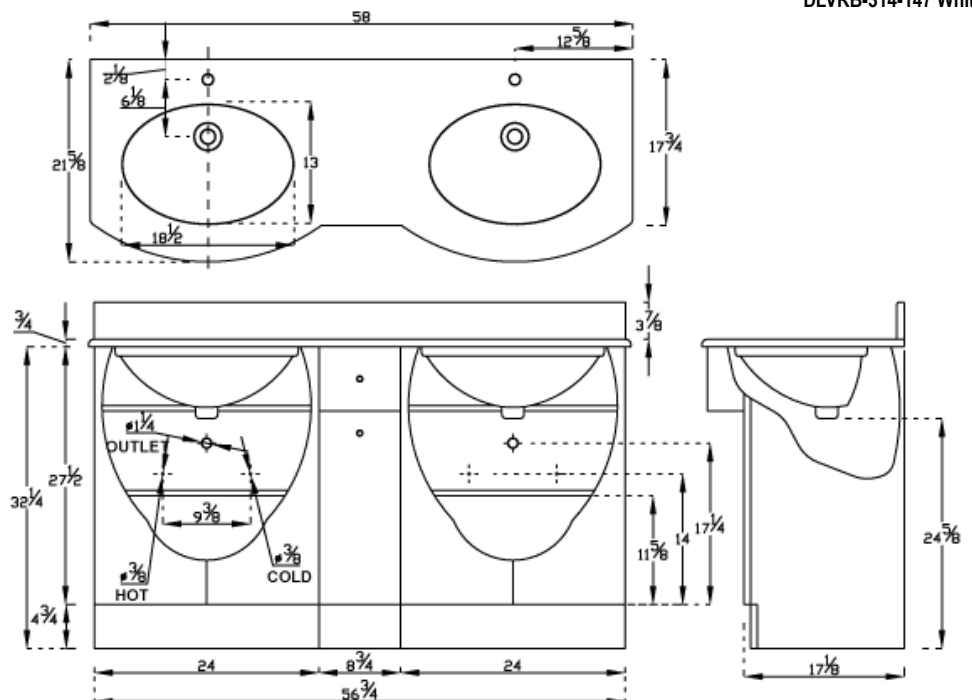

DLVRB-314-64
EURODESIGN VANITY