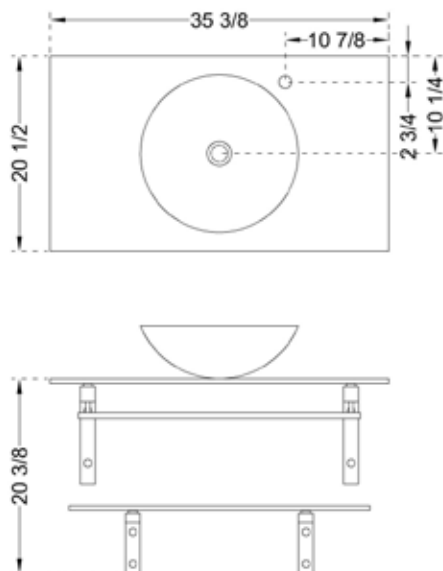

Features:

- 1/2" tempered natural color glass
- Available in blue, amber, grey & frosted natural glass
- Stainless steel wall bracket and towel bar
- Single hole faucet drilling
- Includes chrome finish umbrella drain & trap