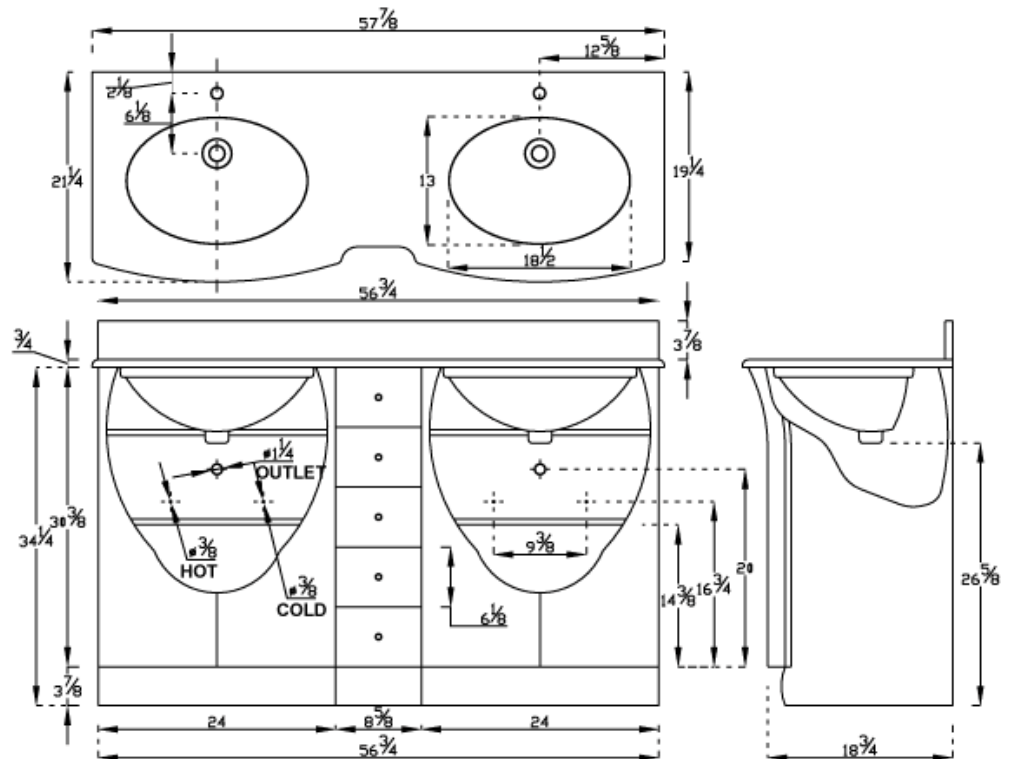

#### Dimensions:

315/64: 25 1/4"W x 21 1/4"D x 34 1/4"H

315/86: 33 7/8"W x 21 1/4"D x 34 1/4"H

315/108: 42 5/8"W x 21 1/4"D x 34 1/4"H

315/147: 58"W x 21 1/4"D x 34 1/4"H

**DLVRB-315-64**  
EURODESIGN VANITY