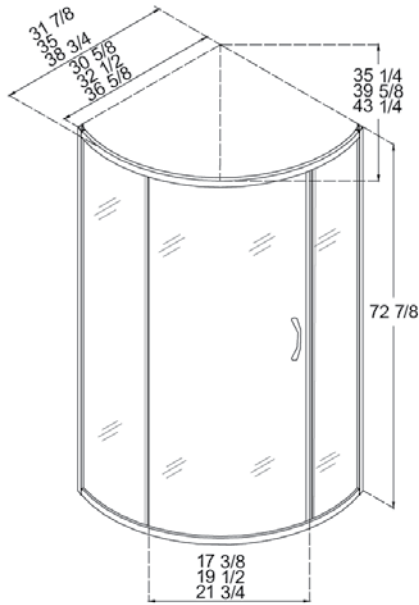

SHOWER ENCLOSURES

CRYSTAL SHOWER ENCLOSURE

Features:

- 1/4" tempered safety clear glass
- Sliding tempered clear glass door
- Visible fixtures in chrome (-01) finish
- Anodized aluminum profiles
- Reversible for "Right" or "Left" door opening
- Designed to install against finished walls
- Optional fiberglass reinforced acrylic tray

Model Number	Size	Matching Tray
SHEN-4132326	30 5/8" x 30 5/8" x 72 7/8"	SHTR-4034340
SHEN-4135356	32 1/2" x 32 1/2" x 72 7/8"	SHTR-4036360
SHEN-4138386	36 5/8" x 36 5/8" x 72 7/8"	SHTR-4040400