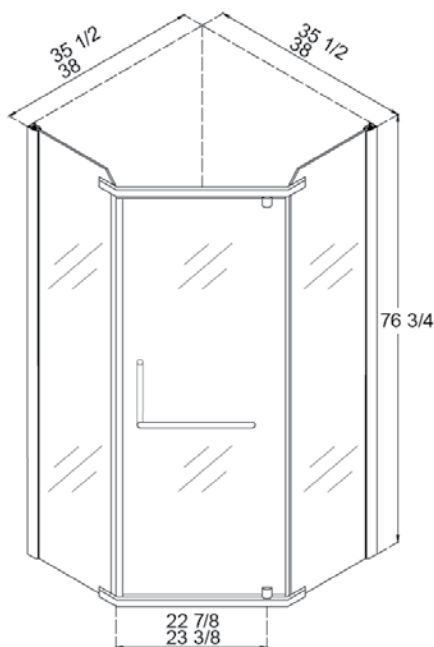

HORIZON SHOWER ENCLOSURE

Features:

- Pivot Door with full length magnetic door latch
- 3/8" tempered safety clear glass
- Frameless glass design
- Visible fixtures in chrome (-01) finish
- Anodized aluminum profiles
- Reversible for "Right" or "Left" door opening
- Designed to install against finished walls
- Visible fixtures finish options: chrome (-01) brushed nickel (-04) polished brass (-05)
- Optional fiberglass reinforced acrylic tray

Model Number	Glass Thickness	Size	Matching Tray
SHEN-2136368	3/8"	35 1/2" x 35 1/2" x 76 3/4"	SHTR-2038380
SHEN-2138388	3/8"	38" x 38" x 76 3/4"	SHTR-2041410

Shower Frame Finish Options

Model	White	Chrome	Brushed Nickel	Polished Brass	Sliding Door	Hinge Door	Pivot Door
QUAD		•				•	
NEO		•				•	
CRYSTAL		•			•		
DESTINY	•	•			•		
SECTOR		•			•		
CIRCO		•			•		
PANORAMA		•	•	•			•
CRESCENT		•	•	•			•
HORIZON		•	•	•			•