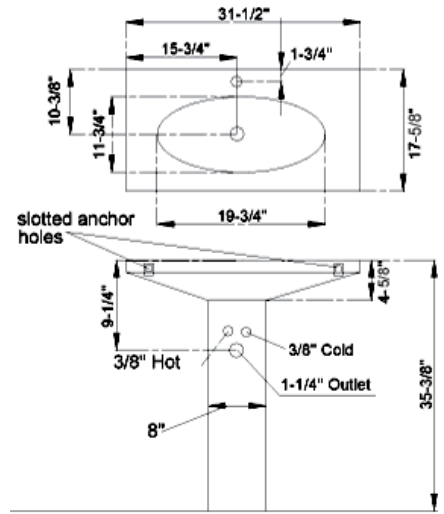

Features:

- Hand-made single piece countertop
- Square pedestal base and square matching mirror
- Available in four different stone types
- Pedestal features carved grooves
- Single hole faucet drilling
- Includes push button umbrella drain and trap in chrome finish