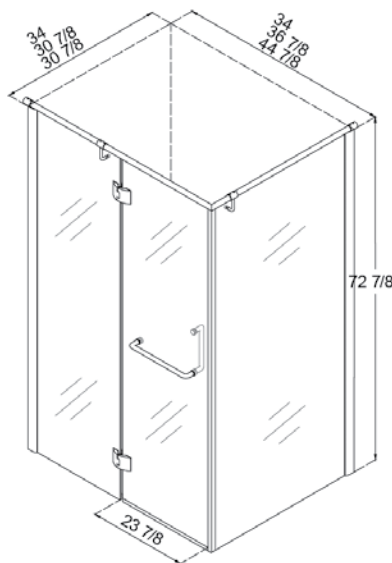

QUAD SHOWER ENCLOSURE

Features:

- Hinged door with full length magnetic door latch
- 3/8" tempered safety clear glass
- Anodized aluminum profiles
- Visible fixtures in chrome (-01) finish
- Stainless steel hinges, door handles and top bar
- Reversible for "Right" or "Left" configuration
- Designed to install against finished walls
- Optional fiberglass reinforced acrylic tray

Model Number	Glass Thickness	Size	Matching Tray
SHEN-1034348	3/8"	34" x 34" x 72 7/8"	SHTR-1036360
SHEN-1031378	3/8"	30 7/8" x 36 7/8" x 72 7/8"	SHTR-1034401(2)
SHEN-1031458	3/8"	30 7/8" x 44 7/8" x 72 7/8"	SHTR-1034481(2)