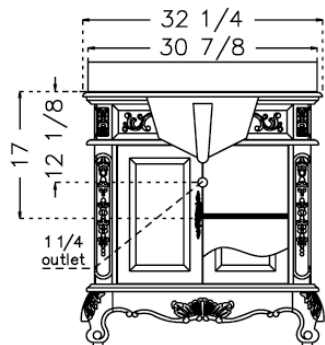

An elegant smaller size antique vanity with two large front doors and hand carved details on top of the cabinet doors, corners and legs adds a perfect element of style to a small Victorian bathroom. The simple yet elegant design is further enhanced by the slight curves of cabinet sides. Available in three colors - Antique White with off-white marble countertop, Antique Cherry and Antique Oak with black granite countertop. Four distinct mirror styles are also available in matching color finish to complete your bathroom design.

DLVBJ - 011 ANTIQUE VANITY

Features:

- Solid wood (Birch) cabinet frame and legs
- Vanity cabinet doors and sides made of high quality wood MDF
- Undermount white porcelain oval shape sink with overflows
- 3/4" thick hand-polished marble or granite top and backsplash
- Nitrocellulose Wood Lacquer (NC) finish applied for water protection
- Two front doors open to a vanity storage compartment
- Optional mirror
- Optional 3-hole faucet & plumbing accessories in antique bronze finish
- Dimensions: 32 1/2" W x 21 1/8" D x 34" H