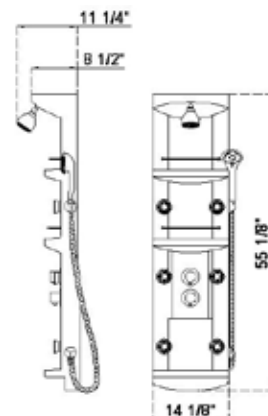

Features:

- White Acrylic/ABS body
- Multifunction overhead shower
- Six adjustable body sprays
- Multifunction 4" hand shower
- Thermostatic valve control
- 4-position water control diverter
- Visible plumbing fixtures in chrome finish
- Back-to-wall installation