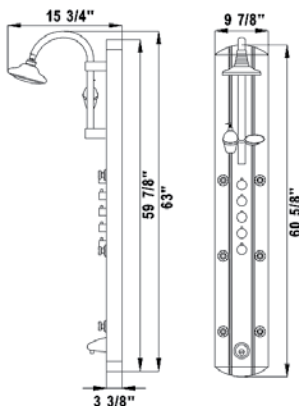

Features:

- Anodized aluminum body in satin finish
- Self-cleaning 6" overhead shower head
- Six adjustable body sprays
- Multifunction 4" hand & wall holder
- Integrated tub filler spout
- Thermostatic valve control
- Individual water control diverters
- Shower accessory holder
- Visible plumbing fixtures in chrome finish
- Back-to-wall or corner installation