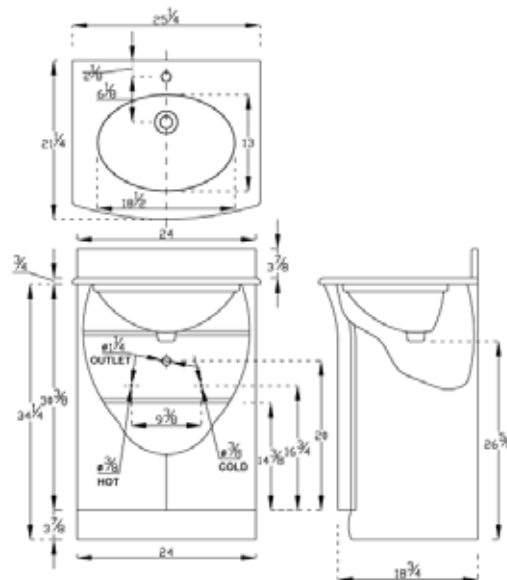

#### Dimensions:

315/64: 25 1/4"W x 21 1/4"D x 34 1/4"H

315/86: 33 7/8"W x 21 1/4"D x 34 1/4"H

315/108: 42 5/8"W x 21 1/4"D x 34 1/4"H

315/147: 58"W x 21 1/4"D x 34 1/4"H

**DLVRB-315-64**  
EURODESIGN VANITY