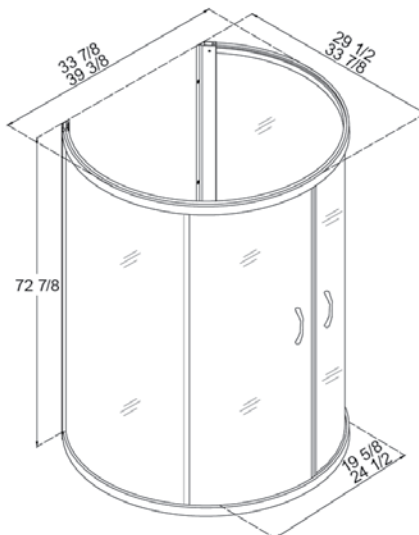

CIRCO SHOWER ENCLOSURE

Features:

- 1/4" tempered safety clear glass
- Sliding tempered glass doors
- Visible fixtures in chrome (-01) finish
- Anodized aluminum profiles
- Designed to be installed against flat finished wall
- Optional fiberglass reinforced acrylic tray

Model Number	Size	Matching Tray
SHEN-5030346	29 1/2" x 33 7/8" x 72 7/8"	SHTR-5033390
SHEN-5034416	33 7/8" x 39 3/8" x 72 7/8"	SHTR-5036430