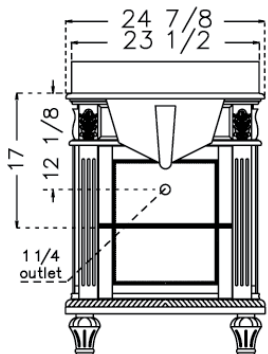

This elegant small vanity has beautiful carving on door and all cabinet surfaces. The large single door opens on two hinges to a storage space for bathroom accessories. The design is further enhanced by the cabinet's curve. Available in three colors - Antique White with off-white marble countertop, Antique Cherry and Antique Oak with black granite countertop. Mirrors styles are also available in matching finish.

DLVBJ - 015 ANTIQUÉ VANITY

Features:

- Solid wood (Birch) cabinet frame and legs
- Vanity door and sides made of wood MDF
- Undermount white porcelain oval shape sink with overflow
- 3/4" thick hand-polished marble or granite top and backsplash
- Nitrocellulose Wood Lacquer (NC) finish applied for water protection
- One front hinged door opens to a vanity storage compartment
- Optional mirror
- Optional 3-hole faucet & plumbing accessories in antique bronze finish
- Dimensions: 25" W x 22 1/2" D x 33" H