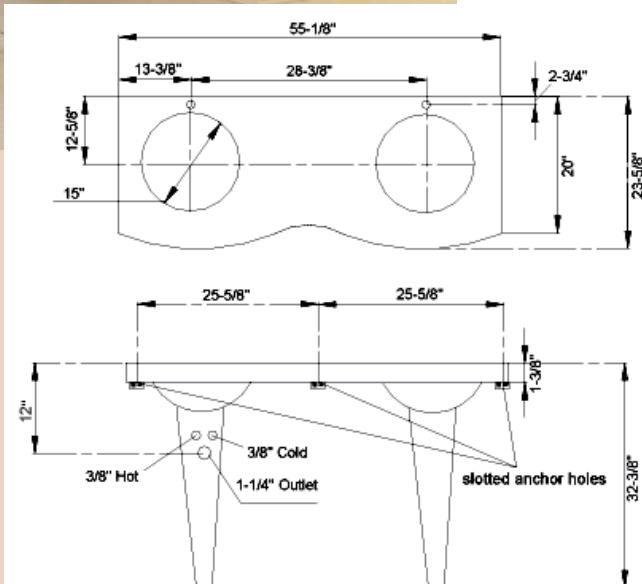

### Features:

- Hand-made single piece countertop
- Two undermount vessel sinks, round pedestal bases
- Matching oval mirrors
- Available in four different stone types
- Sinks with included overflows
- Single hole faucet drilling
- Includes push button umbrella drains and traps in chrome finish