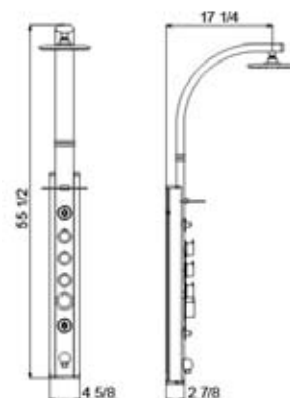

SHOWER COLUMNS

Features:

- Anodized aluminum body in satin finish
- Self-cleaning 6" overhead shower head
- Six adjustable body sprays
- Multifunction 4" hand shower
- Thermostatic valve control
- Individual water control diverters
- Shower accessory shelf
- Visible plumbing fixtures in chrome finish
- Back-to-wall or corner installation

Features:

- Anodized aluminum body in satin finish
- 9" overhead shower
- Multifunction 4" handheld shower
- Six body sprays on movable side panels
- Individual water control diverters
- Thermostatic valve control
- Visible plumbing fixtures in chrome finish
- Back-to-wall or corner installation

Features:

- Anodized aluminum body in satin finish
- 9" overhead/handheld shower
- Multifunction 4" handheld shower
- Two body sprays
- Individual water control diverters
- Thermostatic valve control
- Shower accessory shelf
- Visible plumbing fixtures in chrome finish
- Back-to-wall or corner installation