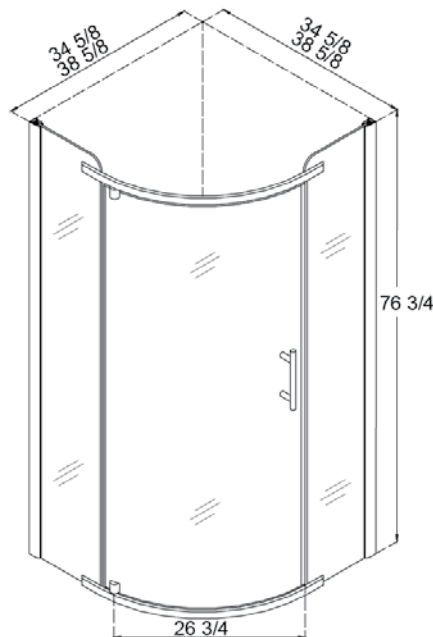

CRESCENT SHOWER ENCLOSURE

Features:

- Pivot Door with full length magnetic door latch
- 1/4" tempered safety clear glass
- Frameless glass design
- Anodized aluminum profiles
- Reversible for "Right" or "Left" door opening
- Designed to install against finished walls
- Visible fixtures finish options: chrome (-01) brushed nickel (-04) polished brass (-05)
- Optional fiberglass reinforced acrylic tray

Model Number	Glass Thickness	Size	Matching Tray
SHEN-7135356	1/4"	34 5/8" x 34 5/8" x 76 3/4"	SHTR-7036360
SHEN-7138386	1/4"	38" x 38" x 76 3/4"	SHTR-7040400