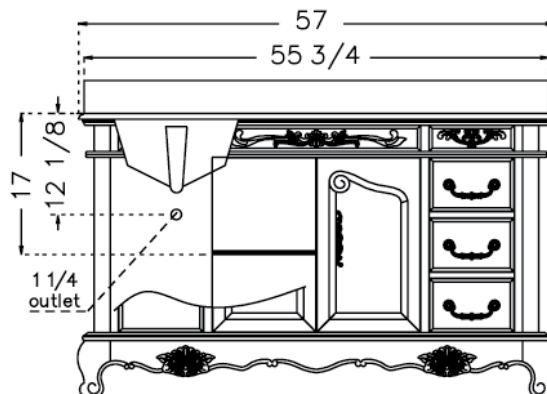

ANTIQUE VANITIES

DLVBJ - 003 ANTIQUE VANITY

Featuring double sinks with decorative carved accents, this vanity is sure to highlight any bathroom. Six drawers (three on left and three on right side of the vanity cabinet) and a center storage compartment with two hinged doors provide for storage of toiletries. A classic, warm wood finish is available in three colors - Antique White with off-white marble countertop, Antique Cherry and Antique Yellow with cream color marble countertop. All countertops come with add-on backsplashes. A mirror is also available in matching color finish to complete your bathroom design.

Features:

- Solid wood (Birch) cabinet frame and legs
- Vanity cabinet doors and sides made of high quality wood MDF
- Undermount white color porcelain oval shape sinks with overflows
- 3/4" thick hand-polished marble or granite top and backsplash
- Nitrocellulose Wood Lacquer (NC) finish applied for water protection
- Six side drawers and central compartment with hinged doors
- Optional mirrors
- Optional 3-hole faucets & plumbing accessories in antique bronze finish
- Dimensions: 56" W x 21 5/8" D x 34" H