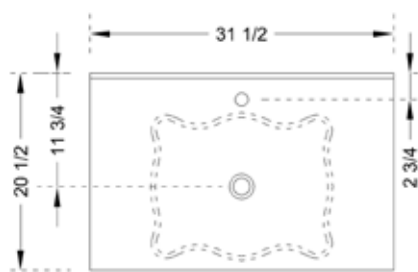

DLVG-209 GLASS VANITY

A modern wall-mounted bathroom glass vanity boasting a space-saving design that does not compromise style. Lower glass shelf provides convenient storage for towels and toiletries.

Features:

- Wall-mount 5/8" tempered glass countertop
- Stainless steel wall bracket assembly
- Lower glass shelf
- Single hole faucet drilling
- Includes chrome finish umbrella drain & trap