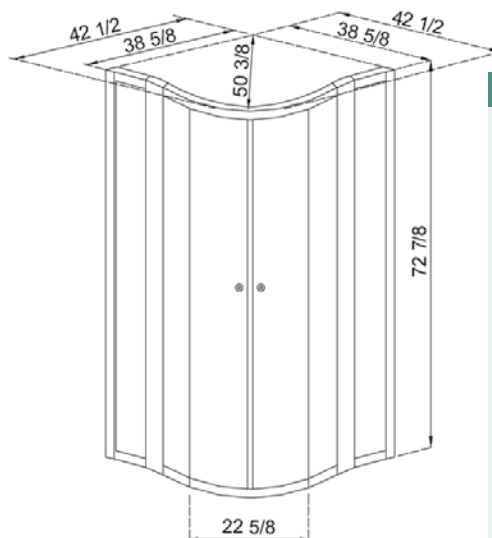

DESTINY SHOWER ENCLOSURE

Features:

- 1/4" Tempered safety clear glass
- Two sliding tempered clear glass doors
- Anodized aluminum profiles
- Designed to install against finished walls
- Visible fixtures finish options: white (-00) chrome (-01)
- Optional fiberglass reinforced acrylic tray

Model Number	Size	Matching Tray
SHEN-6038386	41 7/8" x 41 7/8" x 72 7/8"	SHTR-6040400