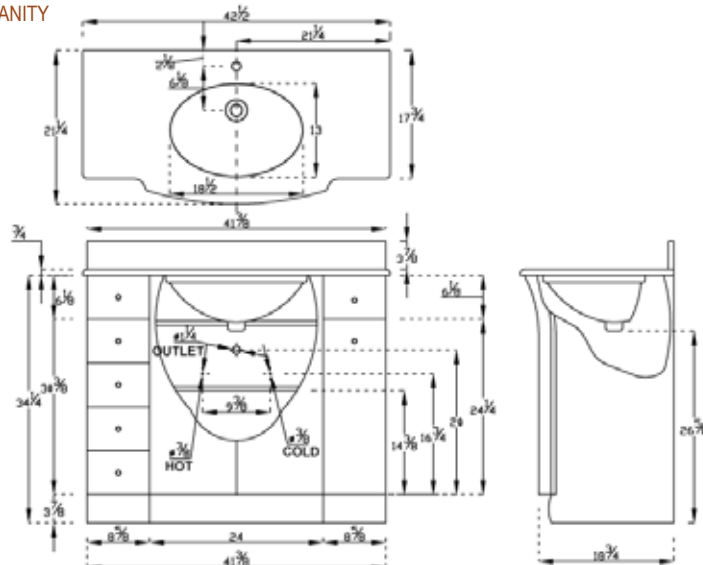

DLVRB-315-108
EURODESIGN VANITY