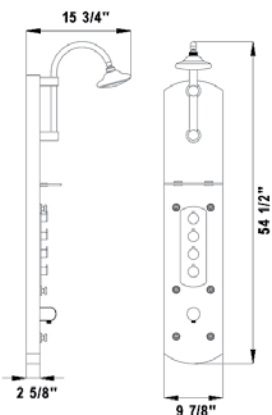

Features:

- Anodized aluminum body in satin finish
- Self-cleaning 6" overhead shower head
- Six adjustable body sprays
- Multifunction 4" hand shower
- Thermostatic valve control
- Individual water control diverters
- Shower accessory shelf
- Visible plumbing fixtures in chrome finish
- Back-to-wall or corner installation