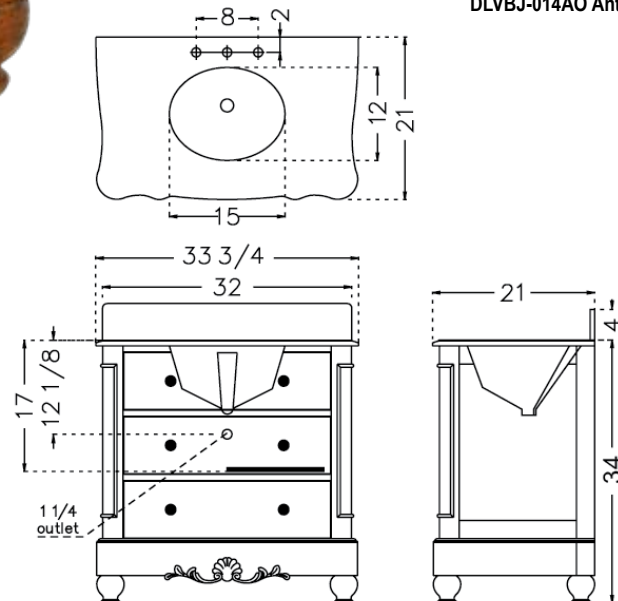

DLVBJ-014AO Antique Oak