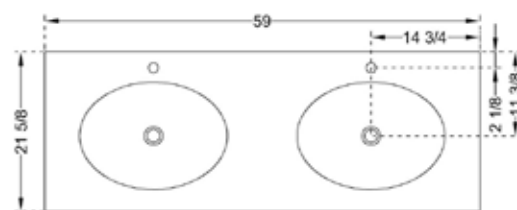

## DLVG-205 GLASS VANITY

This modern vanity includes impact resistant tempered glass countertop with two seamlessly integrated sinks and spacious lower shelf. The unique design provides ample room for two and is a great addition to any contemporary bathroom.