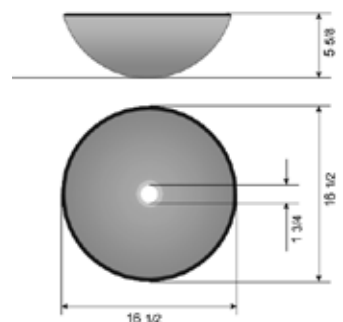

Natural Color Glass Vessel Sinks

Select a natural color glass vessel sink from over thirty unique designs. Each sink is made of tempered 1/2" clear glass or natural color glass with highlights of Amber, Blue, Grey or Green. Add a traditional vessel sink faucet or a waterfall faucet with matching glass color plate for a truly unique bathroom design.

DLBG-01

DLBG-07

DLBG-08