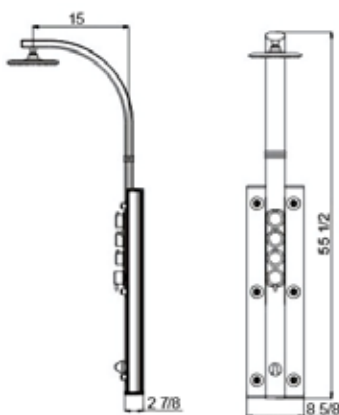

SHOWER COLUMNS

Features:

- Anodized aluminum body in satin finish
- Self-cleaning 6" overhead shower head
- Six adjustable body sprays
- Multifunction 4" hand shower
- Thermostatic valve control
- Individual water control diverters
- Shower accessory shelf
- Visible plumbing fixtures in chrome finish
- Back-to-wall or corner installation

Features:

- Anodized aluminum body in satin finish
- 9" overhead shower
- Multifunction 4" handheld shower
- Six body sprays on movable side panels
- Individual water control diverters
- Thermostatic valve control
- Visible plumbing fixtures in chrome finish
- Back-to-wall or corner installation

Features:

- Anodized aluminum body in satin finish
- 9" overhead/handheld shower
- Multifunction 4" handheld shower
- Two body sprays
- Individual water control diverters
- Thermostatic valve control
- Shower accessory shelf
- Visible plumbing fixtures in chrome finish
- Back-to-wall or corner installation