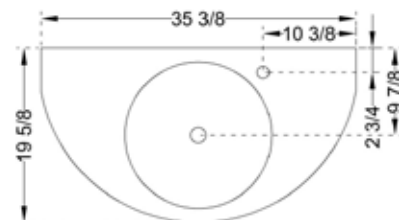

DLVG-107 Maple

DLVG-107 GLASS VANITY

The unique modern design of this vanity combines four trapezoid leg supports with a tempered glass counter top and an above counter vessel sink. With its modern lines and minimalistic style this vanity is a perfect addition to any bathroom.

Features:

- 5/8" tempered glass countertop & vessel sink
- Wall-mount design with four base leg supports
- Solid wood brackets & stainless steel hardware
- Available in black, mahogany or maple wood finishes
- Single hole faucet drilling
- Includes chrome finish umbrella drain & trap
- Optional side cabinet