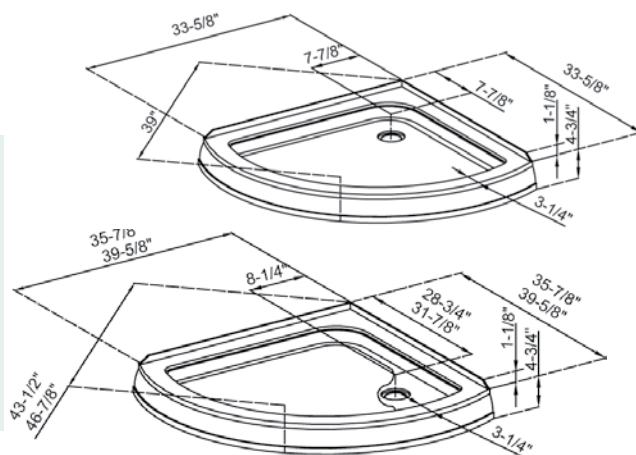

CRYSTAL SHOWER ENCLOSURE TRAY

Model Number	Size
SHTR-4034340	33 5/8" x 33 5/8" x 4 3/4"
SHTR-4036360	35 7/8" x 35 7/8" x 4 3/4"
SHTR-4040400	39 5/8" x 39 5/8" x 4 3/4"