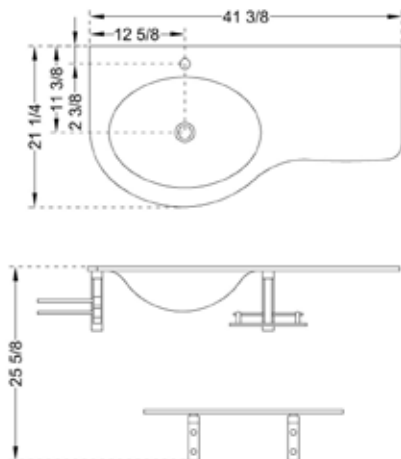

DLVG-118

GLASS VANITY

Add this wall-mounted glass vanity set with soft curving contours and clear inside glass shelves to your powder room or bathroom. A countertop with seamlessly integrated sink completes the look.

Features:

- 5/8" tempered glass countertop with integrated sink
- Two lower glass shelf
- Stainless steel wall bracket and towel bar
- Single hole faucet drilling
- Glass basin with overflow
- Includes chrome finish umbrella drain & trap