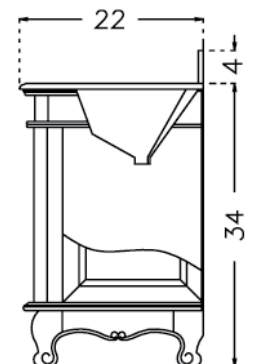

### Features:

- Solid wood (Birch) cabinet frame and legs
- Vanity cabinet doors and sides made of high quality wood MDF
- Undermount white color porcelain oval shape sinks with overflows
- 3/4" thick hand-polished marble or granite top and backsplash
- Nitrocellulose Wood Lacquer (NC) finish applied for water protection
- Six side drawers and central compartment with hinged doors
- Optional mirrors
- Optional 3-hole faucets & plumbing accessories in antique bronze finish
- Dimensions: 56" W x 21 5/8" D x 34" H