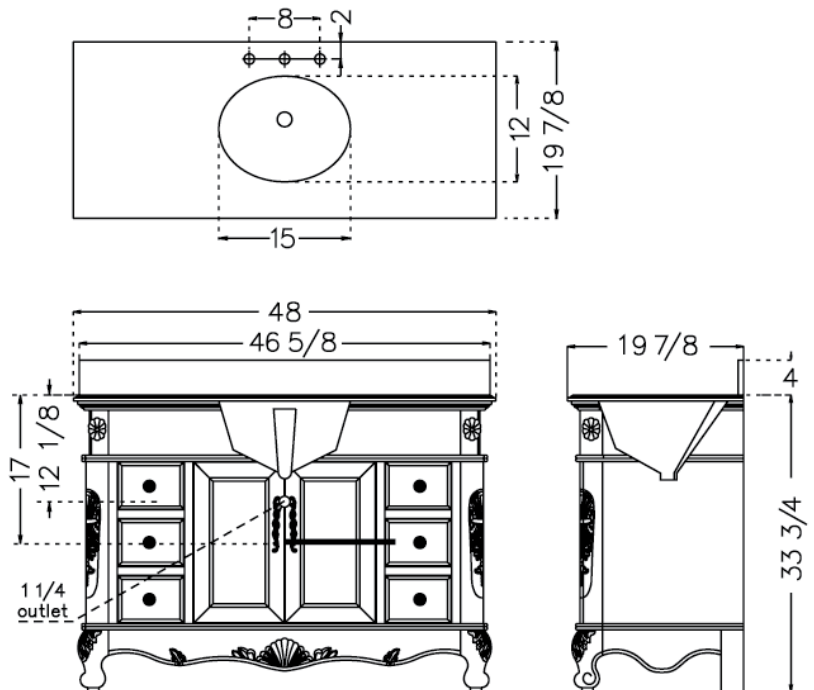

DLVBJ-004AG Antique Green