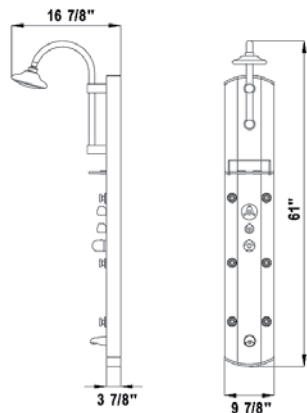

Features:

- Anodized aluminum body in satin finish
- Self-cleaning 6" overhead shower head
- Six adjustable body sprays
- Multifunction 4" hand shower
- Integrated tub filler spout
- 3 function water control diverter
- On/Off valve control
- Thermostatic valve control
- Visible plumbing fixtures in chrome finish
- Back-to-wall or corner installation