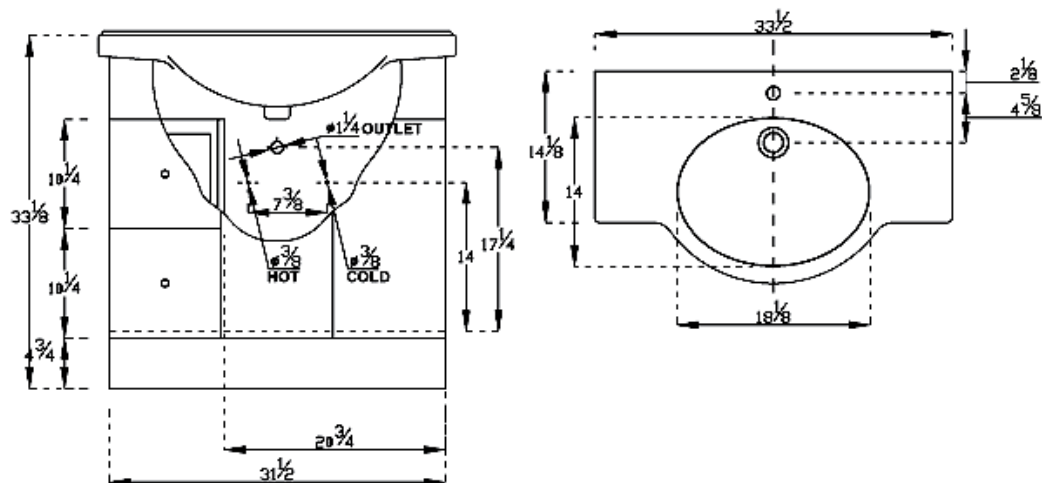

### Dimensions:

33 1/2"W x 20 1/4"D x 33 1/8"H

DLVRB-123 Red Oak