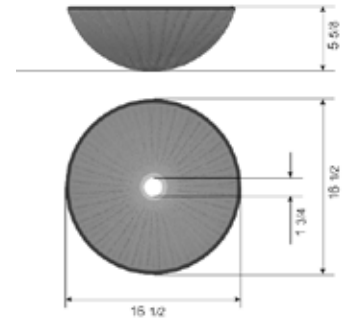

DLBG-12

DLBG-15

DLBG-17

WATERFALL FAUCETS WITH GLASS PLATES

Glass Plates with Polished Brass Finish Waterfall Faucet

Glass Plates with Chrome Finish Waterfall Faucet