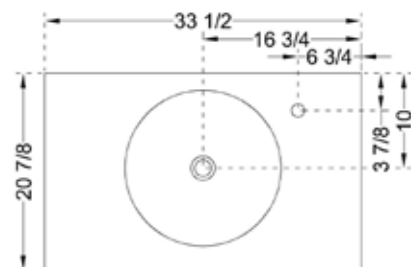

DLVG-108 GLASS VANITY

Appealing wall mounted clear glass vanity countertop and seamlessly integrated sink. This vanity comes with under-sink drawer and integrated towel bar completing an open space functional design.

Features:

- 5/8" tempered glass countertop with seamlessly integrated sink
- Wood veneered MDF drawer in black, mahogany or maple finishes
- Stainless steel wall bracket and towel bar
- Single hole faucet drilling
- Includes chrome finish umbrella drain & trap
- Optional side cabinet

DLVG-204 GLASS VANITY

This beautiful and functional vanity features clean and modern lines and adds visual appeal to any bathroom. Three drawers and two levels of shelving provide a perfect option for storing towels and toiletries.

Features:

- 5/8" tempered glass countertop
- Three drawers & two levels of shelving
- Solid wood frame with legs and wood veneered MDF drawer
- Available in black, mahogany or maple wood finishes
- Single hole faucet drilling
- Includes chrome finish umbrella drain & trap
- Optional wall cabinet