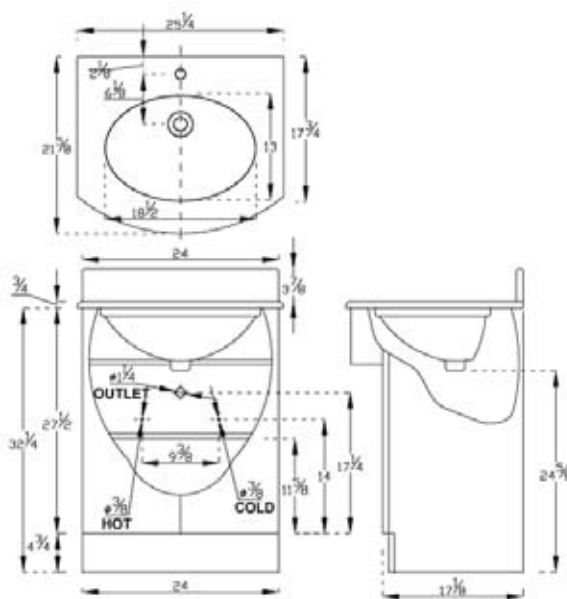

WHITE OAK

WHITE