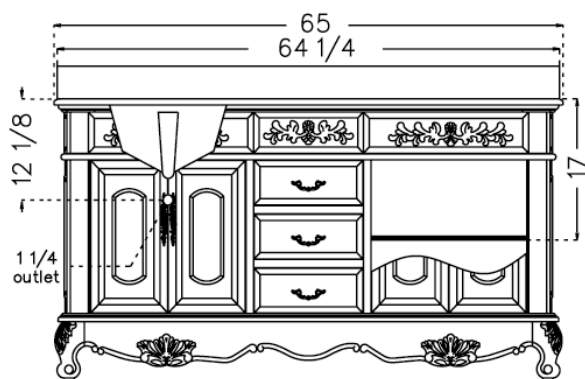

**DLVBJ - 002**  
ANTIQUE VANITY

DLVBJ-002AC Antique Cherry

DLVBJ-002AO Antique Oak

DLVBJ-002AW Antique White

**Features:**

- Solid wood (Birch) cabinet frame and legs
- Vanity cabinet doors and sides made of high quality wood MDF
- Undermount white porcelain oval shape ○ ○ sinks with overflows
- 3/4" thick hand-polished marble or granite top and backsplash
- Nitrocellulose Wood Lacquer (NC) finish applied for water protection
- Three working center drawers and two side compartments with doors
- Optional mirrors
- Optional 3-hole faucets & plumbing accessories in antique bronze finish.
- Dimensions: 65" W x 21" D x 34" H