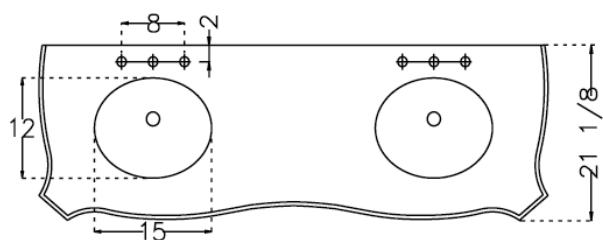

**DLVBJ - 002**  
ANTIQUE VANITY

DLVBJ-002AC Antique Cherry

DLVBJ-002AO Antique Oak

DLVBJ-002AW Antique White

**Features:**

- Solid wood (Birch) cabinet frame and legs
- Vanity cabinet doors and sides made of high quality wood MDF
- Undermount white porcelain oval shape ○ ○ sinks with overflows
- 3/4" thick hand-polished marble or granite top and backsplash
- Nitrocellulose Wood Lacquer (NC) finish applied for water protection
- Three working center drawers and two side compartments with doors
- Optional mirrors
- Optional 3-hole faucets & plumbing accessories in antique bronze finish.
- Dimensions: 65" W x 21" D x 34" H