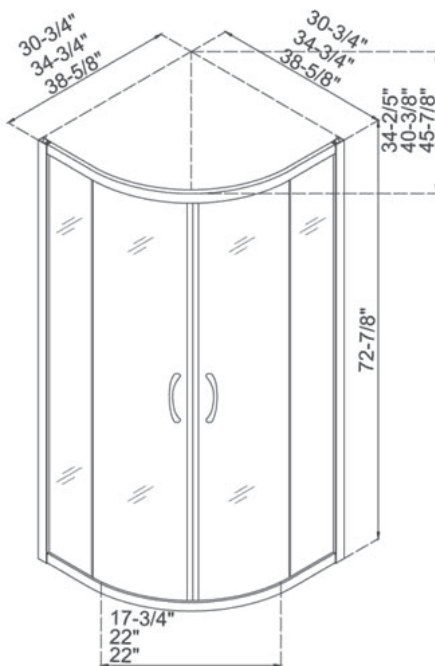

SECTOR SHOWER ENCLOSURE

Features:

- 1/4" tempered safety clear glass
- Sliding tempered glass doors
- Visible fixtures in chrome (-01) finish
- Anodized aluminum profiles
- Designed to install against finished walls
- Optional fiberglass reinforced acrylic tray

Model Number	Size	Matching Tray
SHEN-7031316	30 3/4" x 30 3/4" x 72 7/8"	SHTR-7032320
SHEN-7035356	34 3/4" x 34 3/4" x 72 7/8"	SHTR-7036360
SHEN-7039396	38 5/8" x 38 5/8" x 72 7/8"	SHTR-7040400