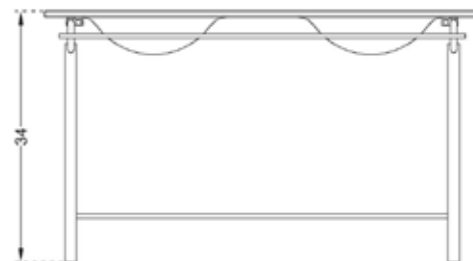

Features:

- Wall-mount design with 3/4" thick tempered clear glass countertop and two base leg supports
- Stainless steel wall mounted bracket with integrated towel bar
- Drilled for two single hole faucets
- Stainless steel storage shelf
- Basins include overflows
- Includes chrome finish umbrella drains & traps