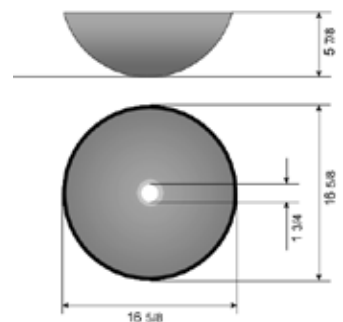

Natural Color Glass Vessel Sinks

Select a natural color glass vessel sink from over thirty unique designs. Each sink is made of tempered 1/2" clear glass or natural color glass with highlights of Amber, Blue, Grey or Green. Add a traditional vessel sink faucet or a waterfall faucet with matching glass color plate for a truly unique bathroom design.

DLBG-01

DLBG-07

DLBG-08