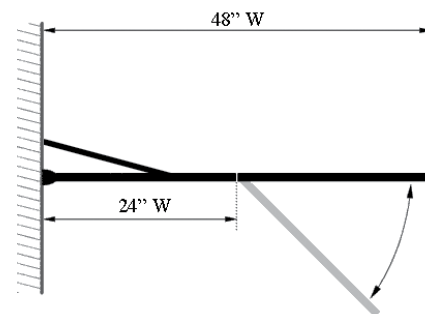

SHOWER DOORS

DreamLine frameless hinged door and sliding shower door collections offer flawless function and elegance. All doors are made of tempered glass complimented by anodized aluminum profiles and frames in a variety of finishes. VISIONS and INFINITY sliding shower doors are designed for smooth and quiet operation with integrated rollers. All doors are available in 72" height for shower installation or 58" for tub installation.

AQUA SHOWER DOOR

Features:

- Tempered 1/4" clear glass
- Anodized aluminum wall profile
- AQUA-C clear glass door reversible for "left" and "right" installations
- AQUA-S printed design glass door