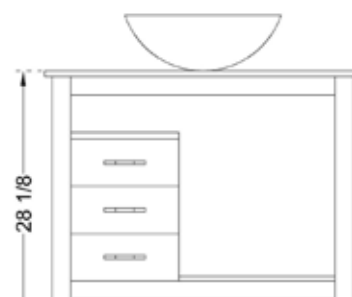

DLVG-108 GLASS VANITY

Appealing wall mounted clear glass vanity countertop and seamlessly integrated sink. This vanity comes with under-sink drawer and integrated towel bar completing an open space functional design.

Features:

- 5/8" tempered glass countertop with seamlessly integrated sink
- Wood veneered MDF drawer in black, mahogany or maple finishes
- Stainless steel wall bracket and towel bar
- Single hole faucet drilling
- Includes chrome finish umbrella drain & trap
- Optional side cabinet

DLVG-204 GLASS VANITY

This beautiful and functional vanity features clean and modern lines and adds visual appeal to any bathroom. Three drawers and two levels of shelving provide a perfect option for storing towels and toiletries.

Features:

- 5/8" tempered glass countertop
- Three drawers & two levels of shelving
- Solid wood frame with legs and wood veneered MDF drawer
- Available in black, mahogany or maple wood finishes
- Single hole faucet drilling
- Includes chrome finish umbrella drain & trap
- Optional wall cabinet