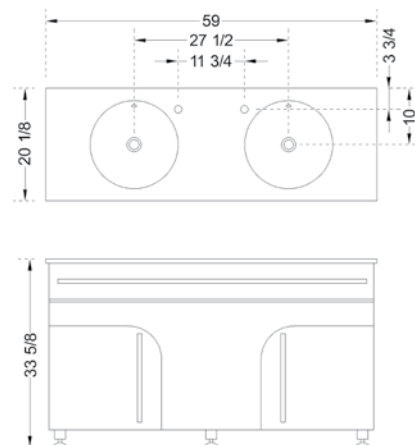

DLVG-2262 GLASS VANITY

Features:

- 5/8" one piece double sink black glass countertop with seamlessly integrated basin
- Wood veneered MDF storage cabinet for bathroom accessories
- Stainless steel towel bar
- Adjustable chrome leveling legs
- Drilled for two single hole faucets
- Includes chrome finish umbrella drains & traps

This eye-catching double sink bathroom vanity cabinet combines modern look with great functionality and adds a perfect final touch to your bathroom. It has a unique visual appeal of the maple color finished door, contrasted by the black finish of the rest of the large bathroom storage cabinet. Black glass countertop with seamlessly integrated basin completes the unique look of this vanity.