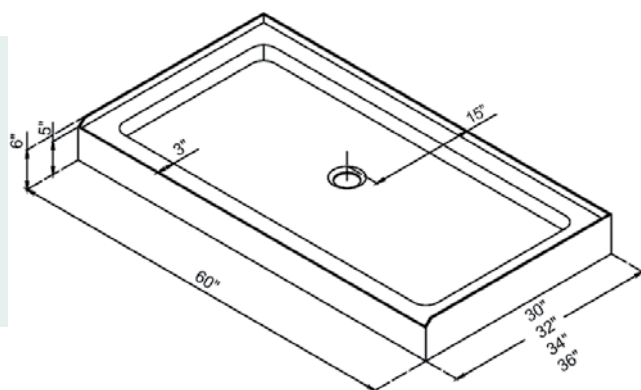

AMAZON

SHOWER ENCLOSURE TRAY

Model Number	Size
SHTR-1030603	30" x 60" x 5"
SHTR-1032603	32" x 60" x 5"
SHTR-1034603	34" x 60" x 5"
SHTR-1036603	36" x 60" x 5"