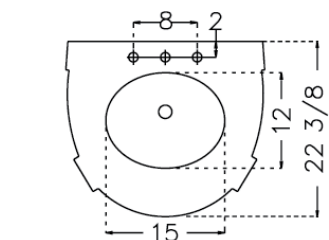

This elegant small vanity has beautiful carving on door and all cabinet surfaces. The large single door opens on two hinges to a storage space for bathroom accessories. The design is further enhanced by the cabinet's curve. Available in three colors - Antique White with off-white marble countertop, Antique Cherry and Antique Oak with black granite countertop. Mirrors styles are also available in matching finish.

DLVBJ - 015 ANTIQUÉ VANITY

Features:

- Solid wood (Birch) cabinet frame and legs
- Vanity door and sides made of wood MDF
- Undermount white porcelain oval shape sink with overflow
- 3/4" thick hand-polished marble or granite top and backsplash
- Nitrocellulose Wood Lacquer (NC) finish applied for water protection
- One front hinged door opens to a vanity storage compartment
- Optional mirror
- Optional 3-hole faucet & plumbing accessories in antique bronze finish
- Dimensions: 25" W x 22 1/2" D x 33" H