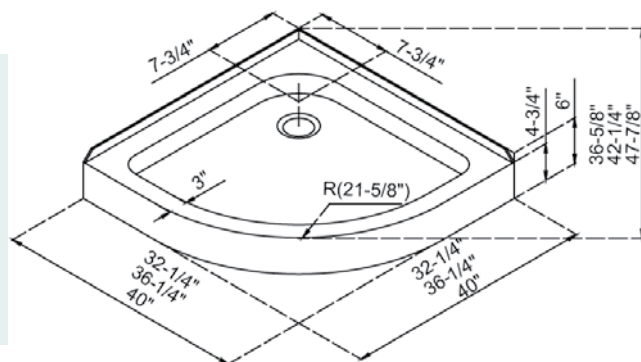

SECTOR SHOWER ENCLOSURE TRAY

Model Number	Size
SHTR-7032320	32 1/4" x 32 1/4" x 4 3/4"
SHTR-7036360	36 1/4" x 36 1/4" x 4 3/4"
SHTR-7040400	40" x 40" x 4 3/4"