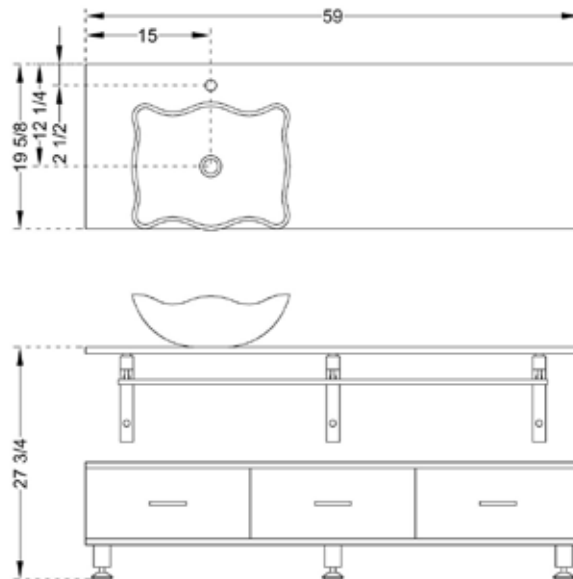

DLVG-206 / 2061
GLASS VANITY

Transparent tempered glass countertop, one or two vessel sinks and a floor cabinet complete the design of these vanities. Glass sinks complement the clean lines of the countertop while the three drawer cabinet provides convenient storage for toiletries.

DLVG-206 - Features:

- Wall-mount 3/4" tempered glass countertop
- Stainless steel wall brackets and towel bar
- Combine with choice of two glass basins
- Wood veneered MDF cabinet in black, mahogany or maple finishes
- Drilled for two single hole faucets
- Includes chrome finish umbrella drains & traps

DLVG-2061 - Features:

- Wall-mount 3/4" tempered glass countertop
- Stainless steel wall brackets and towel bar
- Combine with choice of a single glass basin
- Reversible for "right" and "left" configuration
- Wood veneered MDF cabinet in black, mahogany or maple finishes
- Single hole faucet drilling
- Includes chrome finish umbrella drain & trap