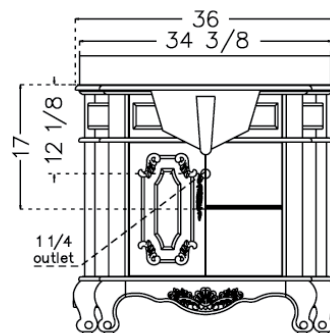

Features:

- Solid wood (Birch) cabinet frame and legs
- Vanity sides made of high quality wood MDF
- Undermount white porcelain oval shape sink with overflows
- 3/4" thick marble or granite top and backsplash
- Nitrocellulose Wood Lacquer (NC) finish applied for water protection
- Two front doors open to a storage compartment
- Optional mirror
- Optional 3-hole faucet & plumbing accessories in antique bronze finish
- Dimensions: 36" W x 21 1/4" D x 34" H