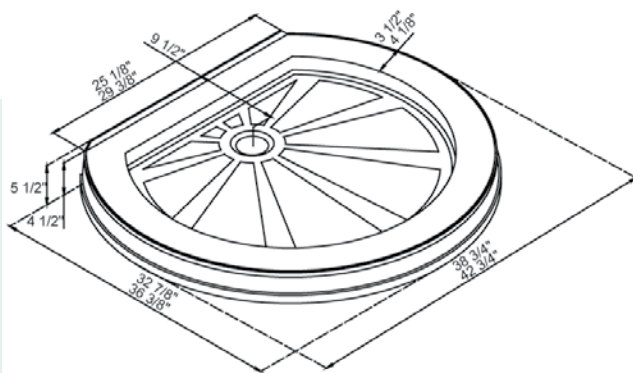

SHOWER ENCLOSURE TRAYS

CIRCO

SHOWER ENCLOSURE TRAY

Model Number	Size
SHTR-5033390	32 7/8" x 38 3/4" x 4 3/4"
SHTR-5036430	36 3/8" x 42 3/4" x 4 3/4"