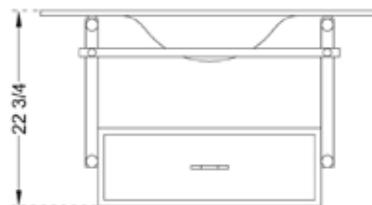

DLVG-204 Mahogany

DLVG-204 GLASS VANITY

This beautiful and functional vanity features clean and modern lines and adds visual appeal to any bathroom. Three drawers and two levels of shelving provide a perfect option for storing towels and toiletries.

Features:

- 5/8" tempered glass countertop
- Three drawers & two levels of shelving
- Solid wood frame with legs and wood veneered MDF drawer
- Available in black, mahogany or maple wood finishes
- Single hole faucet drilling
- Includes chrome finish umbrella drain & trap
- Optional wall cabinet