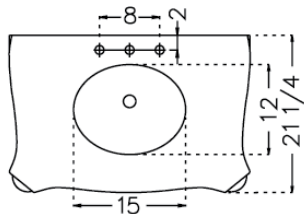

An elegant smaller size antique vanity with two large front doors and hand carved details on top of the cabinet doors, corners and legs adds a perfect element of style to a small Victorian bathroom. The simple yet elegant design is further enhanced by the slight curves of cabinet sides. Available in three colors - Antique White with off-white marble countertop, Antique Cherry and Antique Oak with black granite countertop. Four distinct mirror styles are also available in matching color finish to complete your bathroom design.

DLVBJ - 011 ANTIQUE VANITY

Features:

- Solid wood (Birch) cabinet frame and legs
- Vanity cabinet doors and sides made of high quality wood MDF
- Undermount white porcelain oval shape sink with overflows
- 3/4" thick hand-polished marble or granite top and backsplash
- Nitrocellulose Wood Lacquer (NC) finish applied for water protection
- Two front doors open to a vanity storage compartment
- Optional mirror
- Optional 3-hole faucet & plumbing accessories in antique bronze finish
- Dimensions: 32 1/2" W x 21 1/8" D x 34" H