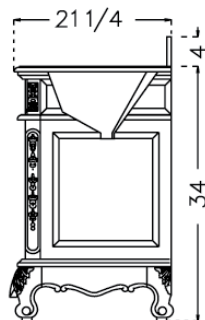

An elegant smaller size antique vanity with two large front doors and hand carved details on top of the cabinet doors, corners and legs adds a perfect element of style to a small Victorian bathroom. The simple yet elegant design is further enhanced by the slight curves of cabinet sides. Available in three colors - Antique White with off-white marble countertop, Antique Cherry and Antique Oak with black granite countertop. Four distinct mirror styles are also available in matching color finish to complete your bathroom design.

DLVBJ - 011 ANTIQUE VANITY

Features:

- Solid wood (Birch) cabinet frame and legs
- Vanity cabinet doors and sides made of high quality wood MDF
- Undermount white porcelain oval shape sink with overflows
- 3/4" thick hand-polished marble or granite top and backsplash
- Nitrocellulose Wood Lacquer (NC) finish applied for water protection
- Two front doors open to a vanity storage compartment
- Optional mirror
- Optional 3-hole faucet & plumbing accessories in antique bronze finish
- Dimensions: 32 1/2" W x 21 1/8" D x 34" H