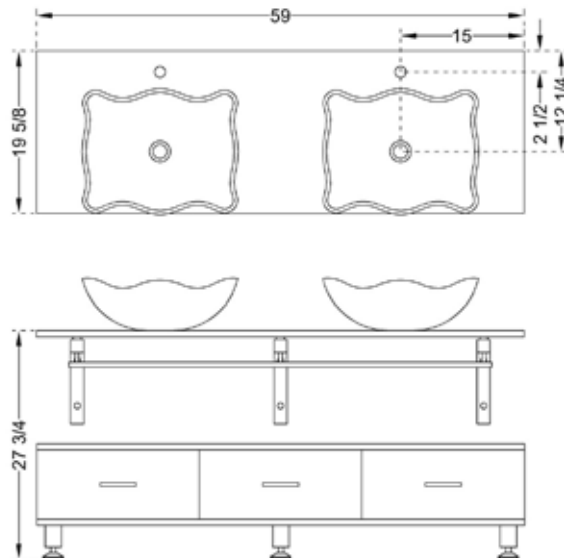

DLVG-2061 Black

DLVG-2061 - Features:

- Wall-mount 3/4" tempered glass countertop
- Stainless steel wall brackets and towel bar
- Combine with choice of a single glass basin
- Reversible for "right" and "left" configuration
- Wood veneered MDF cabinet in black, mahogany or maple finishes
- Single hole faucet drilling
- Includes chrome finish umbrella drain & trap