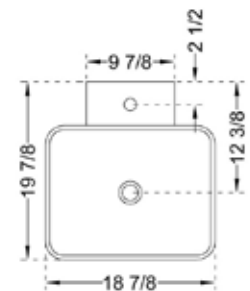

Features:

- Storage compartment with hinged door
- Pull-out bottom cabinet drawer
- Wood veneered MDF cabinet
- Available in black, mahogany or maple wood finishes
- Selection of a glass basins
- Single hole faucet drilling
- Includes chrome finish umbrella drain & trap