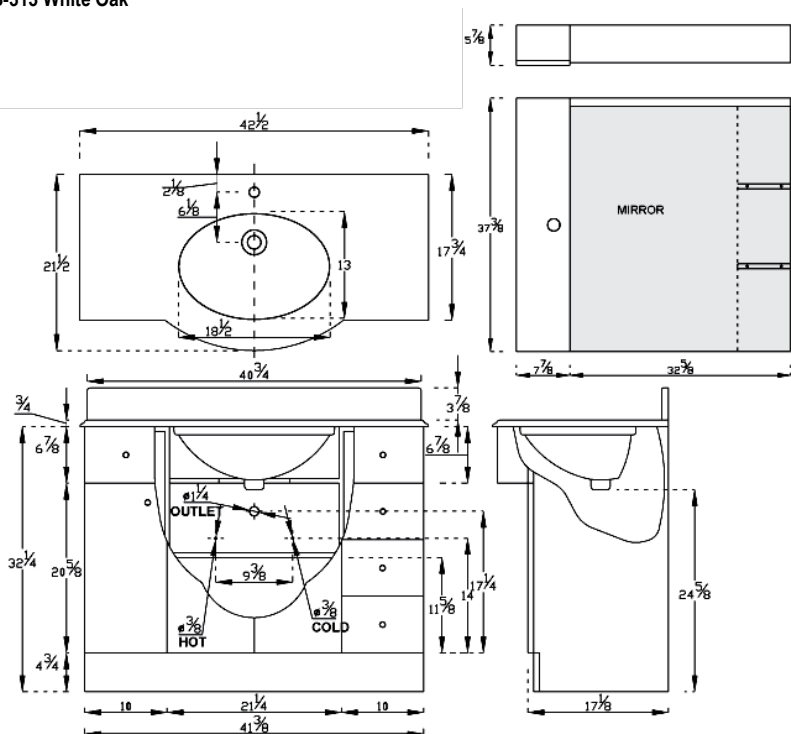

DLVRB-313 EURODESIGN VANITY

Looking for a beautiful bathroom vanity with many individual storage drawers and cabinet space - this model is the right choice. If more space is needed then found in its five drawers and the three door bottom cabinet, just add the optional mirror with integrated side cabinet, two shelves and halogen lights. The fully assembled cabinet comes with a marble countertop and an add-on marble backsplash.

Features:

- 3/4" off-white marble top and backsplash with drilling for single hole faucet
- Vanity cabinet made of wood MDF
- Undermount white porcelain sink with overflow
- Drawers with soft closing rail system
- Adjustable self-closing door hinges
- Available in White and White Oak (wood veneer) colors
- Durable water resistant polyurethane
- Optional mirror with side cabinet, two wood shelves and recessed halogen lights

Dimensions:

42 1/2"W x 21 1/2"D x 32 1/4"H