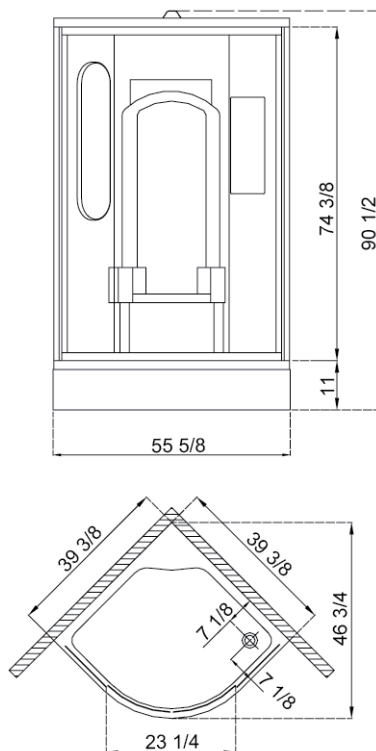

JETTED & STEAM SHOWERS

NIAGARA JETTED STEAM SHOWER

Standard Features:

- Fiberglass reinforced Acrylic/ABS tray with stainless steel leveling legs and removable front skirt
- Acrylic/ABS roof with "Tropical Rain" shower
- Acrylic/ABS back wall with integrated seat
- Ten adjustable body jets
- 3-way adjustable hand shower
- Individual water control diverters
- Foot massager with jets
- 1/4" tempered safety clear glass

Optional Features:

- Steam kit - 4kW/220V generator and On/Off/Time/Temperature control

Model Number	Description
SHJC-2140406-01	Chrome Exterior Trim
SHJC-2140406-00	White Exterior Trim
SHSK-4000-00	Steam Kit 4kW