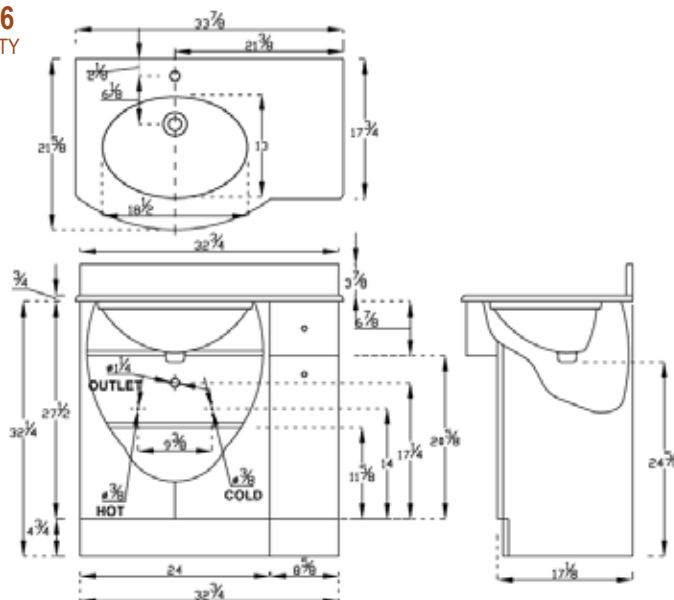

DLVRB-314-86
EURODESIGN VANITY

DLVRB-314-108
EURODESIGN VANITY