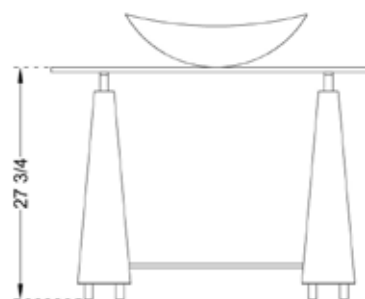

DLVG-105 GLASS VANITY

This glass vanity boasts a stunning modern bathroom vanity design to complete any bathroom renovation project. A glass countertop and six glass shelves below create a clear, welcoming impression with their smooth surfaces and rounded edges.

Features:

- 5/8" tempered glass countertop
- Single hole faucet drilling
- Solid wood brackets & stainless steel hardware
- Under counter glass shelves
- Available in black, mahogany or maple wood finishes
- Includes chrome finish umbrella drain & trap
- Optional side cabinet

DLVG-107 GLASS VANITY

The unique modern design of this vanity combines four trapezoid leg supports with a tempered glass counter top and an above counter vessel sink. With its modern lines and minimalistic style this vanity is a perfect addition to any bathroom.

Features:

- 5/8" tempered glass countertop & vessel sink
- Wall-mount design with four base leg supports
- Solid wood brackets & stainless steel hardware
- Available in black, mahogany or maple wood finishes
- Single hole faucet drilling
- Includes chrome finish umbrella drain & trap
- Optional side cabinet