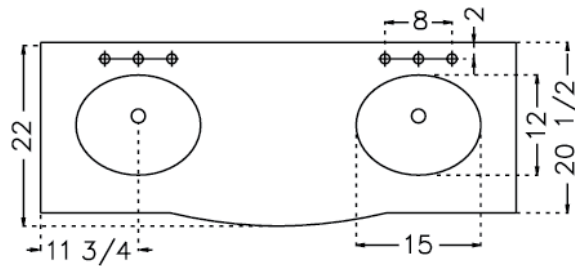

ANTIQUE VANITIES

DLVBJ - 003 ANTIQUE VANITY

Featuring double sinks with decorative carved accents, this vanity is sure to highlight any bathroom. Six drawers (three on left and three on right side of the vanity cabinet) and a center storage compartment with two hinged doors provide for storage of toiletries. A classic, warm wood finish is available in three colors - Antique White with off-white marble countertop, Antique Cherry and Antique Yellow with cream color marble countertop. All countertops come with add-on backsplashes. A mirror is also available in matching color finish to complete your bathroom design.

Features:

- Solid wood (Birch) cabinet frame and legs
- Vanity cabinet doors and sides made of high quality wood MDF
- Undermount white color porcelain oval shape sinks with overflows
- 3/4" thick hand-polished marble or granite top and backsplash
- Nitrocellulose Wood Lacquer (NC) finish applied for water protection
- Six side drawers and central compartment with hinged doors
- Optional mirrors
- Optional 3-hole faucets & plumbing accessories in antique bronze finish
- Dimensions: 56" W x 21 5/8" D x 34" H