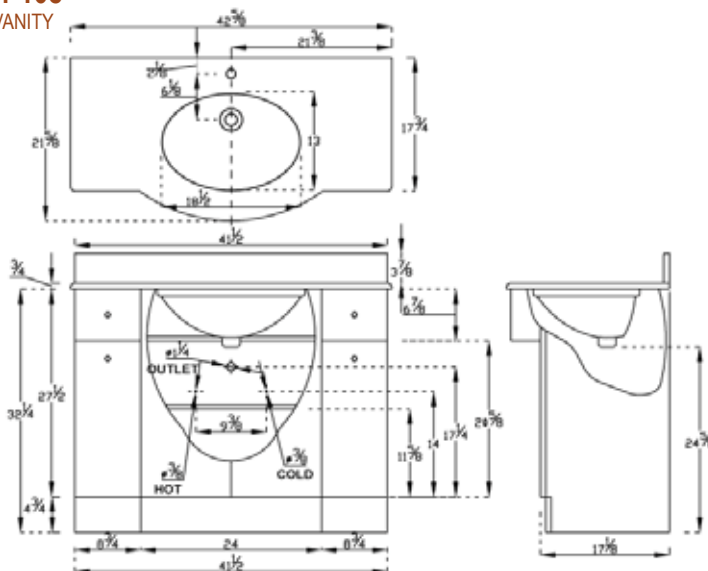

WHITE OAK

WHITE