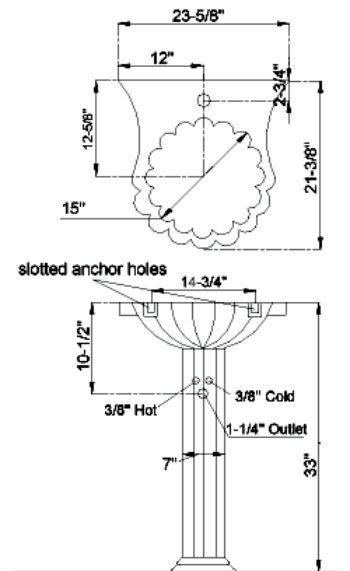

Features:

- Hand-made single piece countertop and vessel sink
- Hexagonal pedestal base and oval mirror
- Available in six different stone types
- Single hole faucet drilling
- Push button umbrella drain and trap in chrome finish