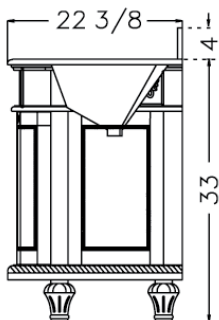

This elegant small vanity has beautiful carving on door and all cabinet surfaces. The large single door opens on two hinges to a storage space for bathroom accessories. The design is further enhanced by the cabinet's curve. Available in three colors - Antique White with off-white marble countertop, Antique Cherry and Antique Oak with black granite countertop. Mirrors styles are also available in matching finish.

DLVBJ - 015 ANTIQUÉ VANITY

Features:

- Solid wood (Birch) cabinet frame and legs
- Vanity door and sides made of wood MDF
- Undermount white porcelain oval shape sink with overflow
- 3/4" thick hand-polished marble or granite top and backsplash
- Nitrocellulose Wood Lacquer (NC) finish applied for water protection
- One front hinged door opens to a vanity storage compartment
- Optional mirror
- Optional 3-hole faucet & plumbing accessories in antique bronze finish
- Dimensions: 25" W x 22 1/2" D x 33" H