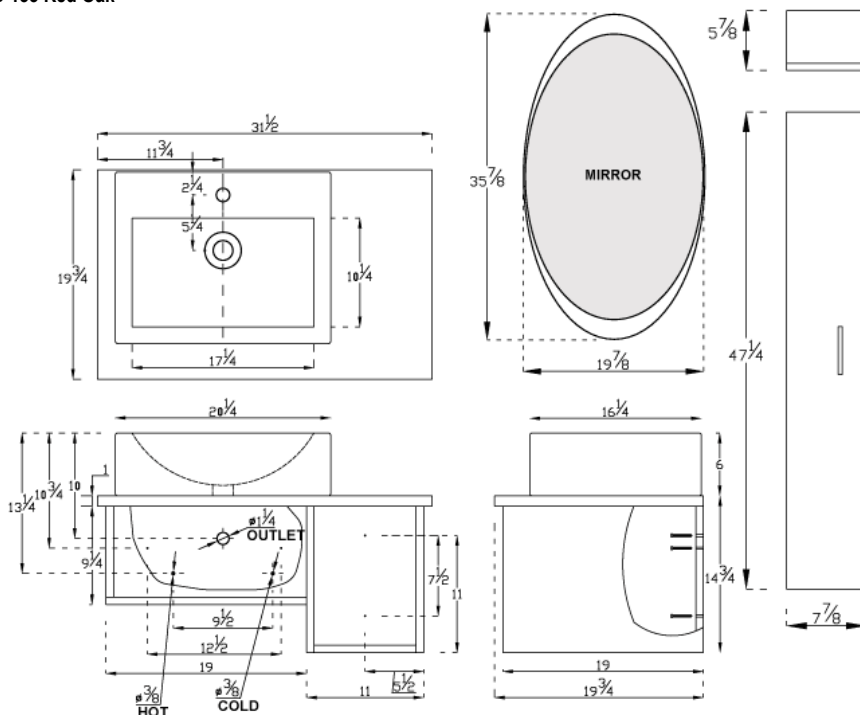

Features:

- Vanity cabinet made of wood MDF
- Porcelain sink with overflow
- Hinged door storage compartment
- Available in Red Oak (wood veneer) and Walnut (wood veneer) colors
- Durable water resistant polyurethane finish
- Optional wall-mounted side cabinet with adjustable self-closing door hinges
- Optional matching mirror

Dimensions:

31 1/2"W x 19 3/4"D (wall mounted)