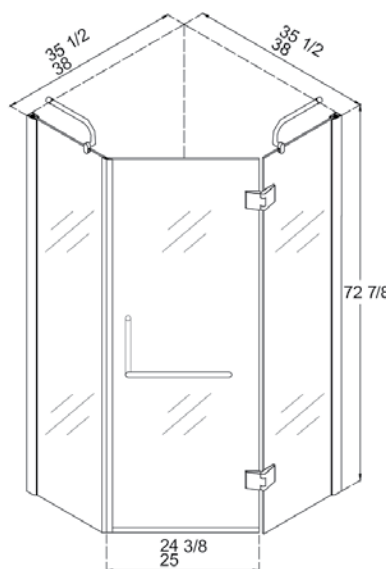

NEO SHOWER ENCLOSURE

Features:

- Hinged door with full length magnetic door latch
- 3/8" tempered safety clear glass
- Frameless glass design
- Anodized aluminum profiles
- Stainless steel hinges, door handles and top glass support bars
- Visible fixtures in chrome (-01) finish
- Reversible for "Right" or "Left" door opening
- Designed to install against finished walls
- Optional fiberglass reinforced acrylic tray

Model Number	Glass Thickness	Size	Matching Tray
SHEN-2036368	3/8"	35 1/2" x 35 1/2" x 72 7/8"	SHTR-2038380
SHEN-2038388	3/8"	38" x 38" x 72 7/8"	SHTR-2041410