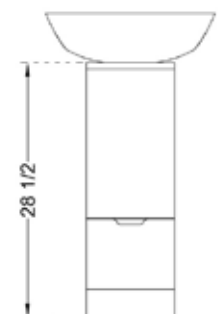

Features:

- Storage compartment with hinged door
- Pull-out bottom cabinet drawer
- Wood veneered MDF cabinet
- Available in black, mahogany or maple wood finishes
- Selection of a glass basins
- Single hole faucet drilling
- Includes chrome finish umbrella drain & trap