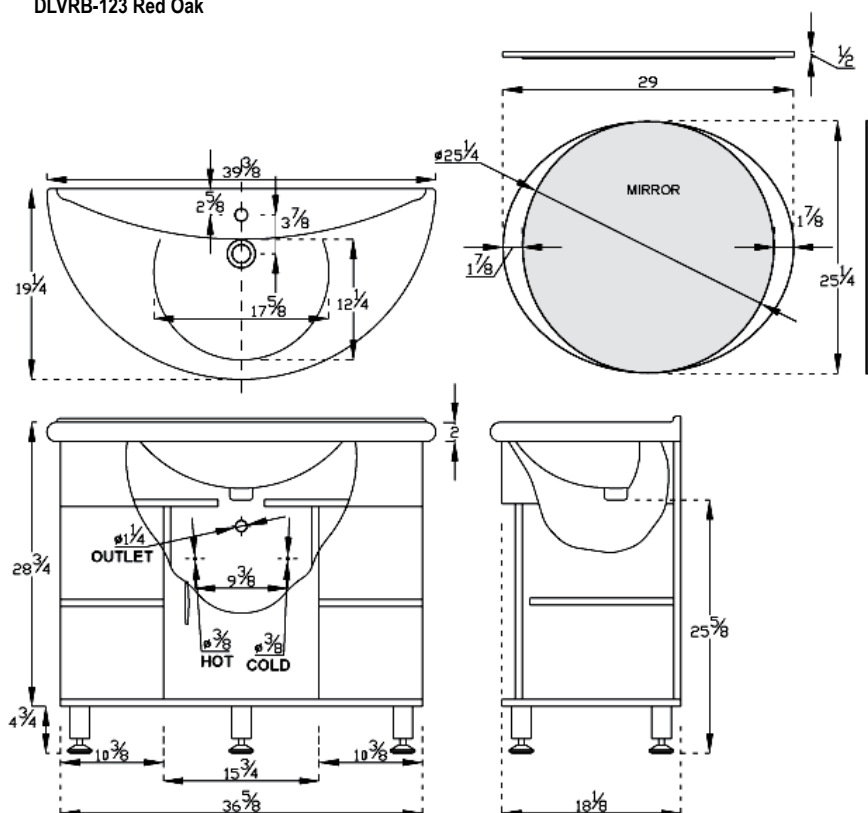

Features:

- Vanity cabinet made of quality wood MDF
- One piece white porcelain basin with overflow ready for single hole faucet
- One center door storage cabinet and four side shelves
- Adjustable self closing door hinges
- Chrome finish adjustable leveling legs
- Available in Red Oak (wood veneer) and Walnut (wood veneer) colors
- Durable water resistant polyurethane finish
- Optional matching mirror

Dimensions: 38 3/8"W x 19 1/4"D x 33 1/2"H