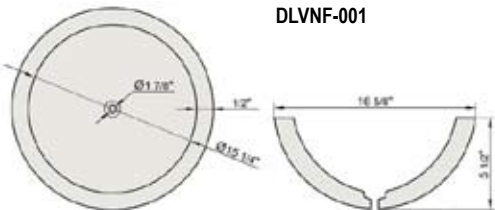

STONE VESSEL SINKS

DLVNF-001 STONE VESSEL SINKS

A combination of beautiful natural stone and impeccable craftsmanship go into the creation of each DreamLine™ stone vessel sink. Choose from hand-made models in a selection of stone types and a variety of shapes for a contemporary above-counter sink design. Add a traditional vessel sink faucet or a waterfall faucet with matching stone plate for a truly unique look.

Note: Pictures of products made of natural stone may vary from color and texture variations found on actual products.

DLVNF-001