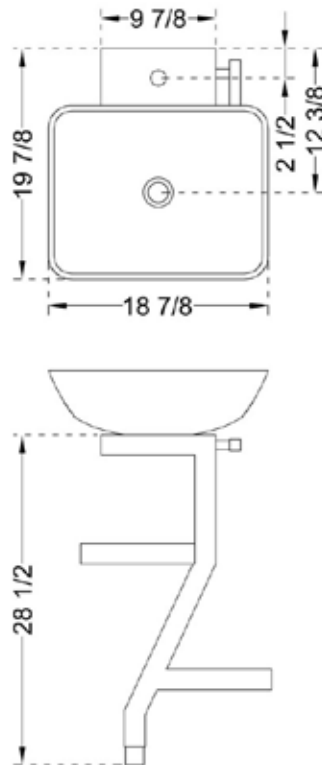

DLVG-208 GLASS VANITY

This attractive bathroom vanity combines an efficient space saving design with modern style. With its clean and sleek lines it is quintessentially contemporary. Combine the base with optional vessel sink and faucet for a truly unique design.

Features:

- Wall-mount design with two base leg support
- Two integrated shelves and stainless steel towel bar
- Solid wood base and shelves
- Choice of black, mahogany or maple wood finishes
- Combine with a choice of a glass basin
- Single hole faucet drilling
- Includes chrome finish umbrella drain & trap