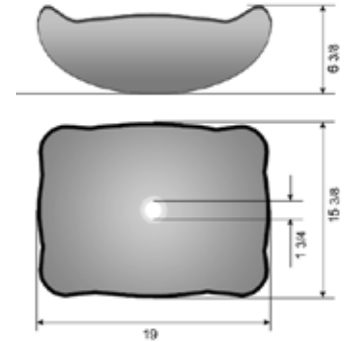

DLBG-12

DLBG-15

DLBG-17

WATERFALL FAUCETS WITH GLASS PLATES

Glass Plates with Polished Brass Finish Waterfall Faucet

Glass Plates with Chrome Finish Waterfall Faucet