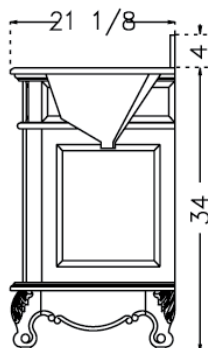

**DLVBJ - 002**  
ANTIQUE VANITY

DLVBJ-002AC Antique Cherry

DLVBJ-002AO Antique Oak

DLVBJ-002AW Antique White

**Features:**

- Solid wood (Birch) cabinet frame and legs
- Vanity cabinet doors and sides made of high quality wood MDF
- Undermount white porcelain oval shape ○ ○ sinks with overflows
- 3/4" thick hand-polished marble or granite top and backsplash
- Nitrocellulose Wood Lacquer (NC) finish applied for water protection
- Three working center drawers and two side compartments with doors
- Optional mirrors
- Optional 3-hole faucets & plumbing accessories in antique bronze finish.
- Dimensions: 65" W x 21" D x 34" H