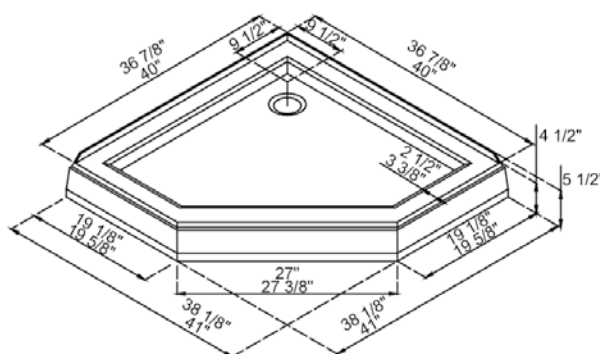

NEO

SHOWER ENCLOSURE TRAY

Model Number	Size
SHTR-2038380	38" x 38" x 4 3/4"
SHTR-2041410	41" x 41" x 4 3/4"