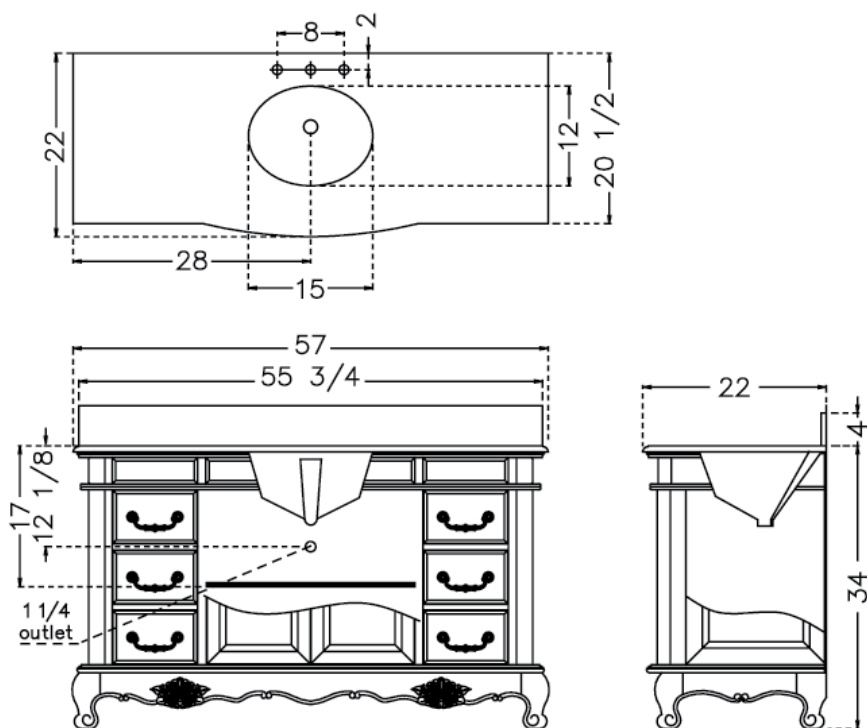

Features:

- Solid wood (Birch) cabinet frame and legs
- Vanity cabinet doors and sides made of high quality wood MDF
- Undermount white color porcelain oval shape sink with overflow
- 3/4" thick hand-polished marble or granite top and backsplash
- Nitrocellulose Wood Lacquer (NC) finish applied for water protection
- Six side drawers and central compartment with hinged doors
- Optional mirrors
- Optional 3-hole faucet & plumbing accessories in antique bronze finish
- Dimensions: 56" W x 21 5/8" D x 34" H