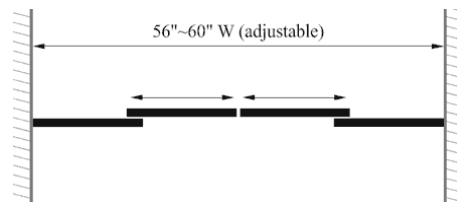

## VISIONS SHOWER DOOR

**Features:**

- Two sliding doors
- Tempered 1/4" clear glass
- Anodized aluminum profiles and frames
- Adjustable between 56"-60"

Model Number	Size
SHDR-1160726	60"x72"
SHDR-1160586	60"x58"