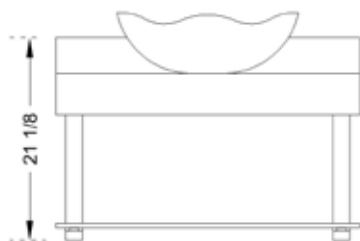

DLVG-209 GLASS VANITY

A modern wall-mounted bathroom glass vanity boasting a space-saving design that does not compromise style. Lower glass shelf provides convenient storage for towels and toiletries.

Features:

- Wall-mount 5/8" tempered glass countertop
- Stainless steel wall bracket assembly
- Lower glass shelf
- Single hole faucet drilling
- Includes chrome finish umbrella drain & trap