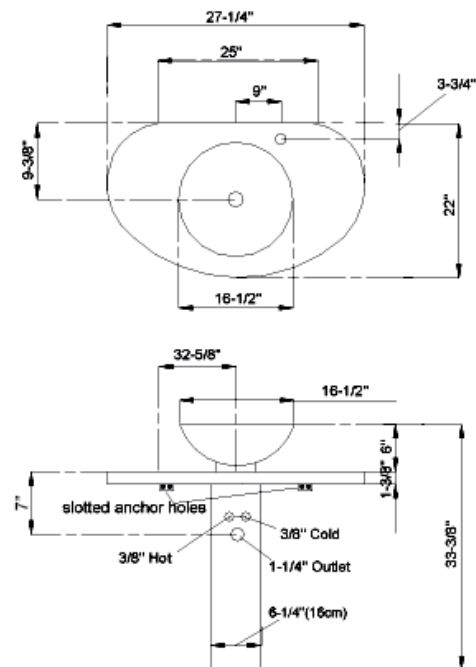

### Features:

- Hand-made semi-circle design vanity countertop
- Above counter vessel sink, pedestal base and oval mirror
- Available in six different stone types
- Single hole faucet drilling
- Includes push button umbrella drain and trap in chrome finish