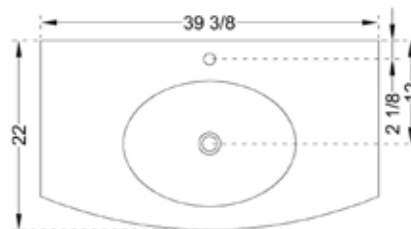

DLVG-204 Mahogany

DLVG-204 GLASS VANITY

This beautiful and functional vanity features clean and modern lines and adds visual appeal to any bathroom. Three drawers and two levels of shelving provide a perfect option for storing towels and toiletries.

Features:

- 5/8" tempered glass countertop
- Three drawers & two levels of shelving
- Solid wood frame with legs and wood veneered MDF drawer
- Available in black, mahogany or maple wood finishes
- Single hole faucet drilling
- Includes chrome finish umbrella drain & trap
- Optional wall cabinet