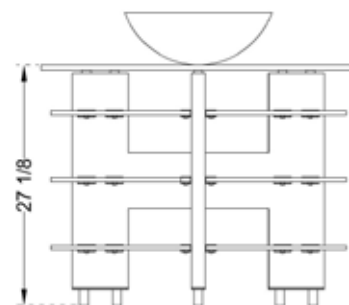

DLVG-107 Maple

DLVG-107 GLASS VANITY

The unique modern design of this vanity combines four trapezoid leg supports with a tempered glass counter top and an above counter vessel sink. With its modern lines and minimalistic style this vanity is a perfect addition to any bathroom.

Features:

- 5/8" tempered glass countertop & vessel sink
- Wall-mount design with four base leg supports
- Solid wood brackets & stainless steel hardware
- Available in black, mahogany or maple wood finishes
- Single hole faucet drilling
- Includes chrome finish umbrella drain & trap
- Optional side cabinet