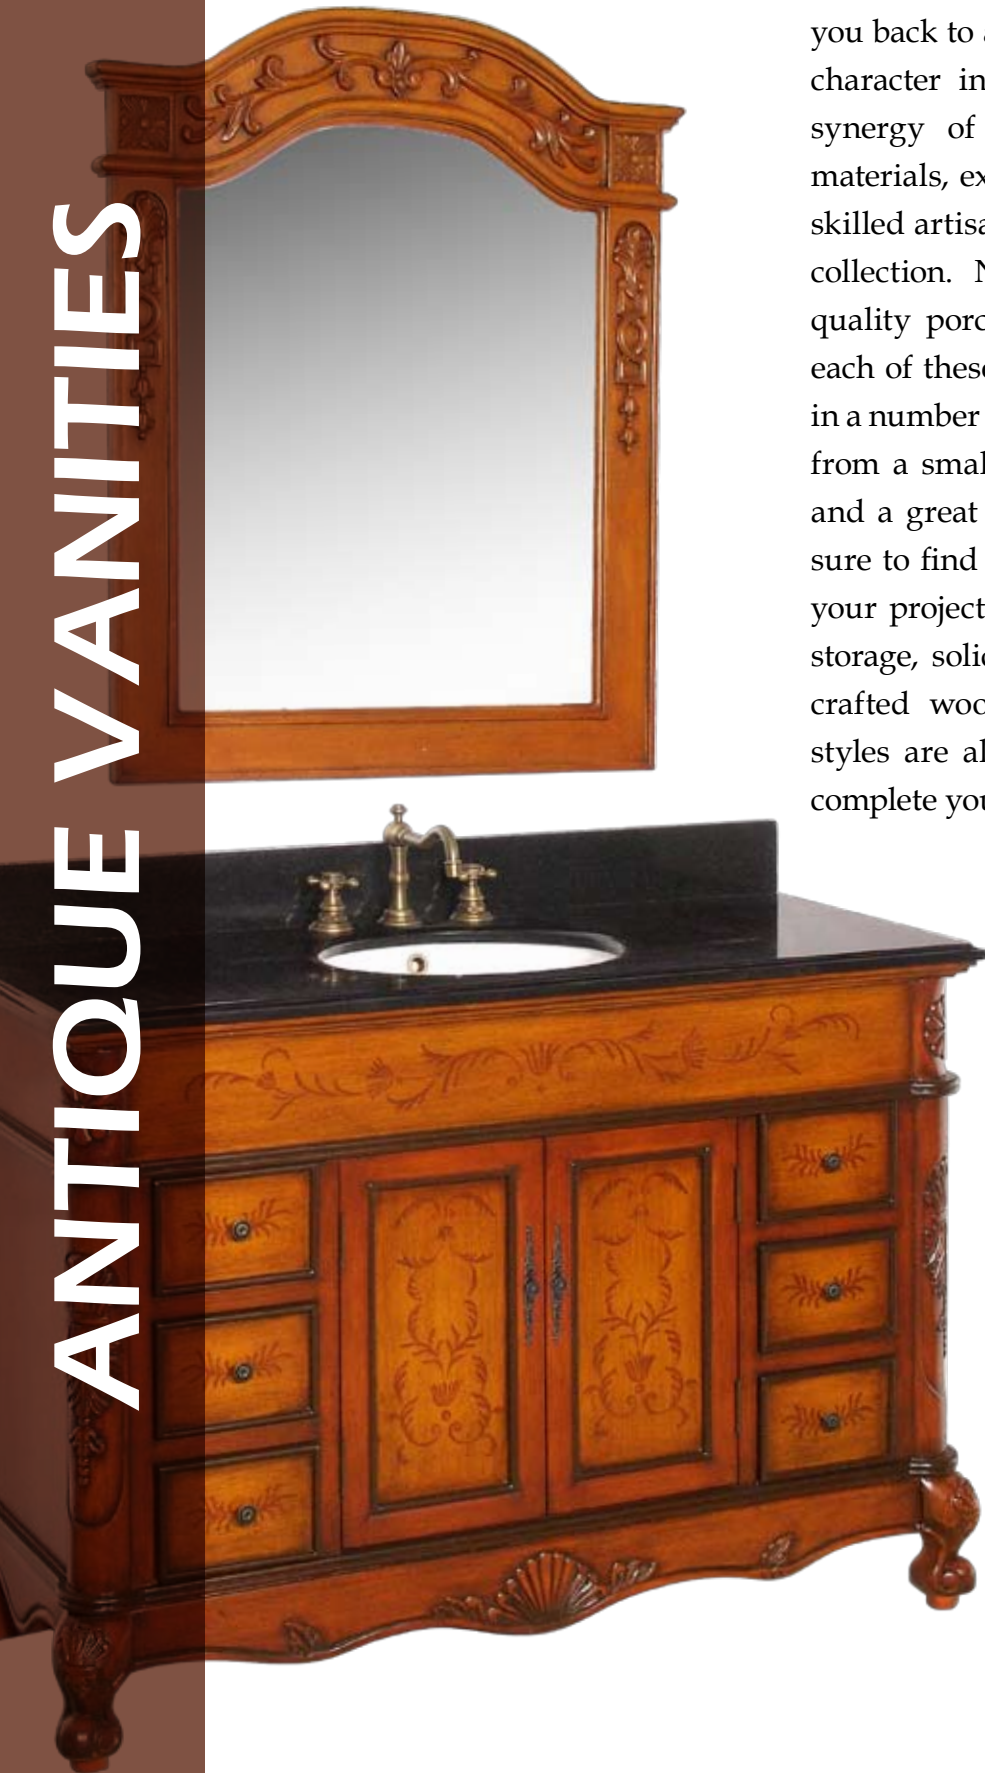

ANTIQUE VANITIES

ANTIQUE VANITIES

DreamLine™ Antique Vanity designs bring you back to an elegant age of detail, beauty and character in bathroom furniture. The unique synergy of designs of yesteryear, advanced materials, exceptional finishing techniques and skilled artisans bring to life our Antique Vanity collection. Natural stone countertops and high quality porcelain sinks add the final touch to each of these bathroom centerpieces. Available in a number of standard finishes, variety of sizes from a small single sink to a spacious double, and a great choice of detailed designs you are sure to find the perfect vintage style vanity for your project. All of these vanities have ample storage, solid wood legs and frame, and hand crafted wood carving. Four distinct mirror styles are also available in matching colors to complete your bathroom design.

TABLE OF CONTENTS

ANTIQUE VANITIES

DLVBJ-002	25
DLVBJ-003	26
DLVBJ-017	27
DLVBJ-004	28
DLVBJ-005	29
DLVBJ-006	30
DLVBJ-011	31
DLVBJ-014	32
DLVBJ-015	33

ANTIQUE MIRRORS

DLMBJ-1	34
DLMBJ-2	34
DLMBJ-3	35
DLMBJ-4	35