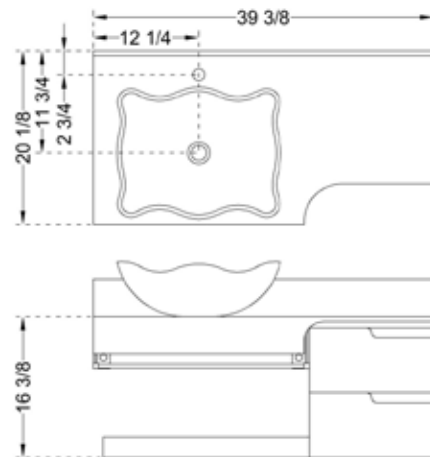

DLVG-2112 GLASS VANITY

This bathroom glass vanity combines a tempered glass vanity top in maroon color with wood veneered MDF frame wand storage drawers. Adding beauty to the already functional design are the vanity's matching maroon color glass vessel sink and wood finish.