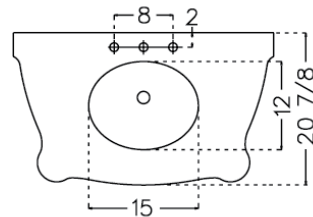

DLVBJ-006AW Antique White

Features:

- Solid wood (Birch) cabinet frame and legs
- Vanity sides made of high quality wood MDF
- Undermount white porcelain oval shape sink with overflows
- 3/4" thick marble or granite top and backsplash
- Nitrocellulose Wood Lacquer (NC) finish applied for water protection
- Two front doors open to a storage compartment
- Optional mirror
- Optional 3-hole faucet & plumbing accessories in antique bronze finish
- Dimensions: 36" W x 21 1/4" D x 34" H