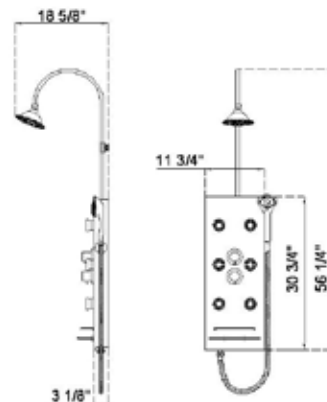

Features:

- Natural stone body
- Self-cleaning 6" overhead shower head
- Six adjustable body sprays
- Multifunction 4" hand shower
- Thermostatic valve control
- 4-position water control diverter
- Shower accessory shelf
- Visible plumbing fixtures in chrome finish
- Back-to-wall installation