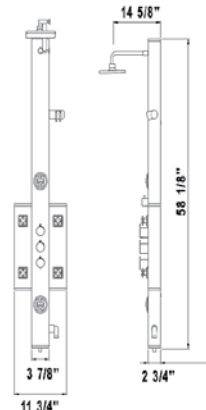

Features:

- Anodized aluminum body in satin finish
- Self-cleaning 7" square overhead shower
- Four square and two round body sprays
- Multifunction square hand shower
- 3-position water control diverter (sprays, top shower and hand shower)
- On/Off valve control
- Thermostatic valve control
- Visible plumbing fixtures in chrome finish
- Back-to-wall installation