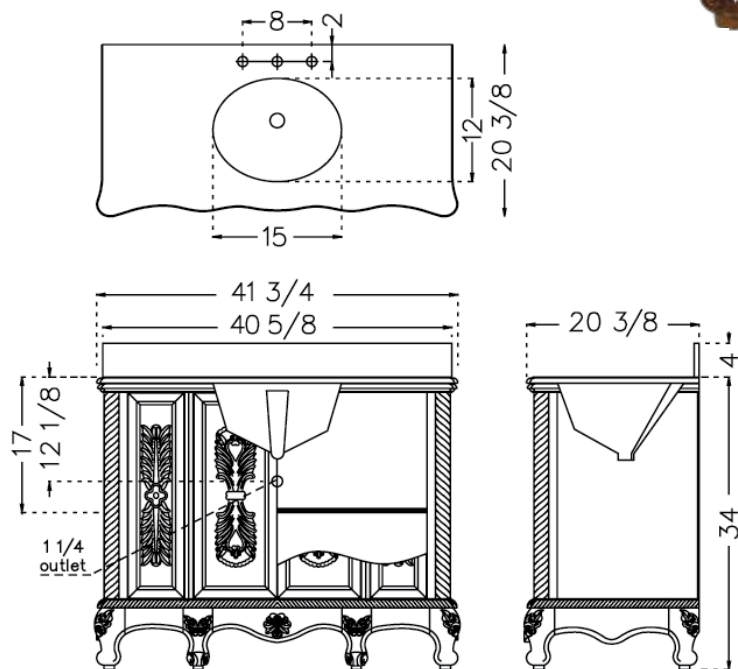

DLVBJ-005AC Antique Cherry

Features:

- Solid wood (Birch) cabinet frame and legs
- Vanity cabinet doors and sides made of high quality wood MDF
- Undermount white porcelain oval shape sink with overflows
- 3/4" thick hand-polished black granite top and backsplash
- Nitrocellulose Wood Lacquer (NC) finish applied for water protection
- Four front doors open to vanity storage compartments
- Optional mirror
- Optional 3-hole faucet & plumbing accessories in antique bronze finish
- Dimensions: 41 3/8" W x 20"D x 34"H