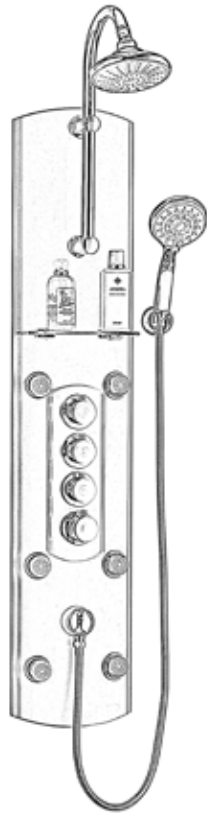

SHOWER COLUMNS

Technical Drawings

DreamLine[™]
A BATH AUTHORITY
COMPANY

WWW.BATHAUTHORITY.COM

SHCM-2648
SHOWER COLUMN

SHCM-2358
SHOWER COLUMN

SHCM-2050
SHOWER COLUMN

SHCM-2718
SHOWER COLUMN

SHCM-2578
SHOWER COLUMN

SHCM-2728
SHOWER COLUMN

SHCM-3031
SHOWER COLUMN

SHCM-1007
SHOWER COLUMN

BATH AUTHORITY, LLC
909 LOUIS DRIVE, WARMINSTER, PA 18974, USA
TEL.: +1-866-731-8378
FAX: +1-866-227-9245
SALES@BATHAUTHORITY.COM
WWW.BATHAUTHORITY.COM