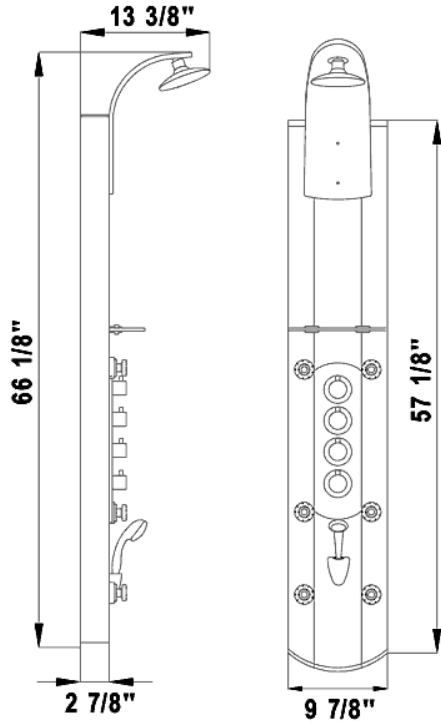

SHOWER COLUMNS

Technical Drawings

DreamLine[™]
A BATH AUTHORITY
COMPANY

WWW.BATHAUTHORITY.COM

SHCM-2648
SHOWER COLUMN

SHCM-2358
SHOWER COLUMN

SHCM-2050
SHOWER COLUMN

SHCM-2718
SHOWER COLUMN