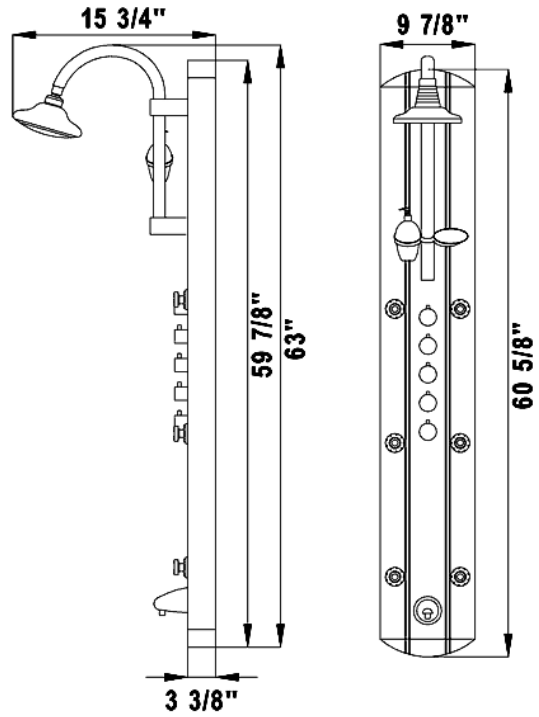

SHOWER COLUMNS

Technical Drawings

DreamLine[™]
A BATH AUTHORITY
COMPANY

WWW.BATHAUTHORITY.COM

SHCM-2648
SHOWER COLUMN

SHCM-2358
SHOWER COLUMN

SHCM-2050
SHOWER COLUMN

SHCM-2718
SHOWER COLUMN

SHCM-2578
SHOWER COLUMN

SHCM-2728
SHOWER COLUMN

SHCM-3031
SHOWER COLUMN

SHCM-1007
SHOWER COLUMN

BATH AUTHORITY, LLC
909 LOUIS DRIVE, WARMINSTER, PA 18974, USA
TEL.: +1-866-731-8378
FAX: +1-866-227-9245
SALES@BATHAUTHORITY.COM
WWW.BATHAUTHORITY.COM