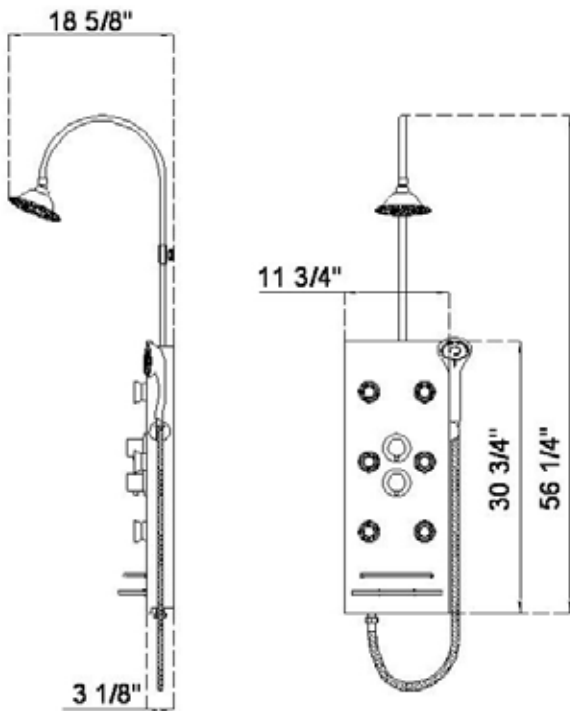

SHCM-3031
SHOWER COLUMN