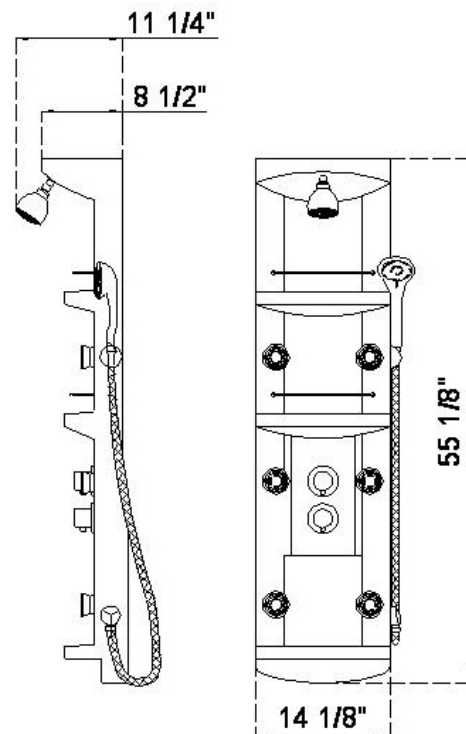

SHOWER COLUMNS

Technical Drawings

DreamLine[™]
A BATH AUTHORITY
COMPANY

WWW.BATHAUTHORITY.COM

SHCM-2648
SHOWER COLUMN

SHCM-2358
SHOWER COLUMN

SHCM-2050
SHOWER COLUMN

SHCM-2718
SHOWER COLUMN

SHCM-2578
SHOWER COLUMN

SHCM-2728
SHOWER COLUMN

SHCM-3031
SHOWER COLUMN

SHCM-1007
SHOWER COLUMN

BATH AUTHORITY, LLC
909 LOUIS DRIVE, WARMINSTER, PA 18974, USA
TEL.: +1-866-731-8378
FAX: +1-866-227-9245
SALES@BATHAUTHORITY.COM
WWW.BATHAUTHORITY.COM