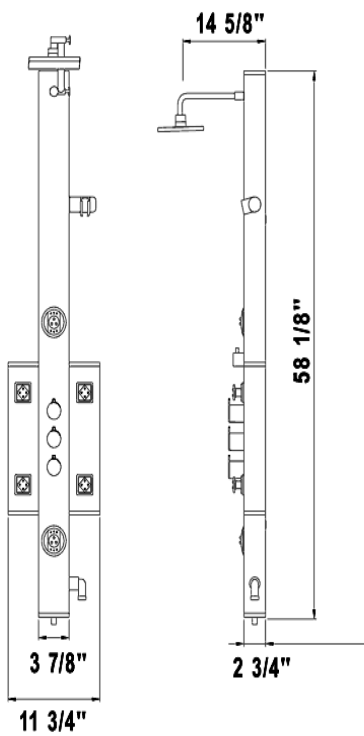

SHOWER COLUMNS

Technical Drawings

DreamLine[™]
A BATH AUTHORITY
COMPANY

WWW.BATHAUTHORITY.COM

SHCM-2648
SHOWER COLUMN

SHCM-2358
SHOWER COLUMN

SHCM-2050
SHOWER COLUMN

SHCM-2718
SHOWER COLUMN