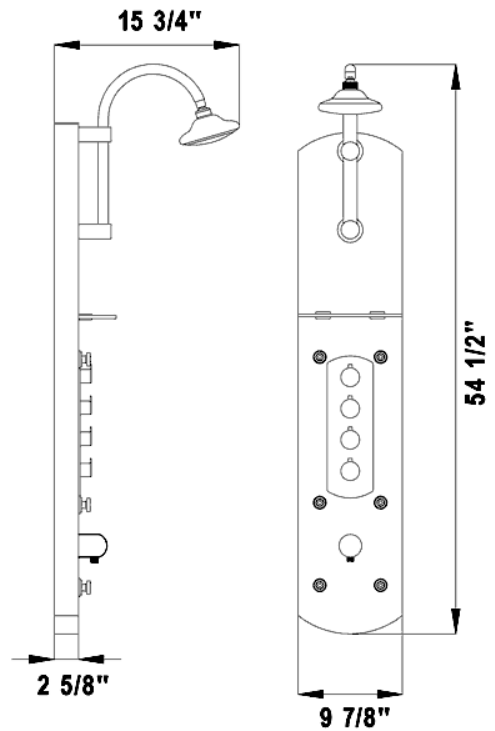

SHOWER COLUMNS

Technical Drawings

DreamLine[™]
A BATH AUTHORITY
COMPANY

WWW.BATHAUTHORITY.COM

SHCM-2648
SHOWER COLUMN

SHCM-2358
SHOWER COLUMN

SHCM-2050
SHOWER COLUMN

SHCM-2718
SHOWER COLUMN