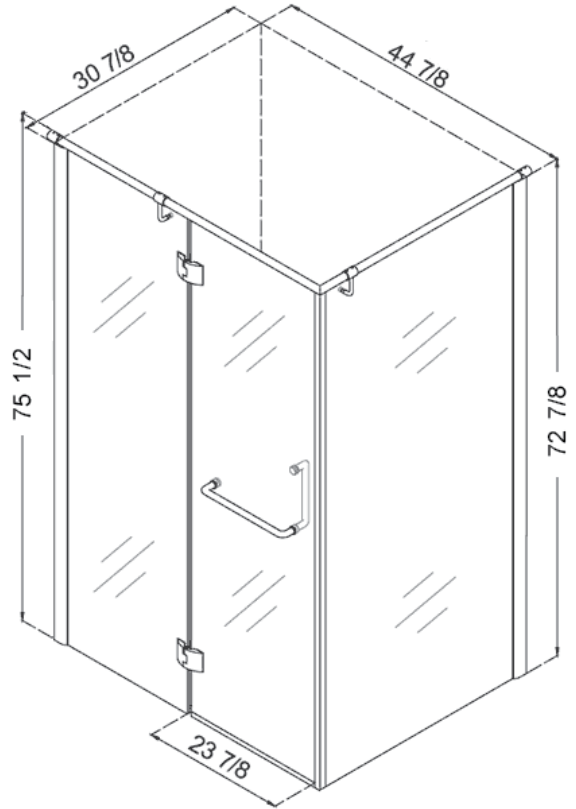

SHOWER ENCLOSURES, DOORS AND TRAYS

Technical Drawings

DreamLine[™]
A BATH AUTHORITY
COMPANY

WWW.BATHAUTHORITY.COM

QUAD SHOWER ENCLOSURE

Model Number	Glass Thickness	Size	Matching Tray
SHEN-1031458	3/8"	30 7/8" x 44 7/8" x 72 7/8"	SHTR-1034481(2)

QUAD / PANORAMA SHOWER ENCLOSURE TRAY

Model Number	Configuration	Size
SHTR-1034401	Left-Hand Drain	34" x 40" x 4 3/4"
SHTR-1034402	Right-Hand Drain	34" x 40" x 4 3/4"
SHTR-1034481	Left-Hand Drain	34" x 48" x 4 3/4"
SHTR-1034482	Right-Hand Drain	34" x 48" x 4 3/4"
SHTR-1036601	Left-Hand Drain	36" x 60" x 4 3/4"
SHTR-1036602	Right-Hand Drain	36" x 60" x 4 3/4"
SHTR-1036360	-	36" x 36" x 4 3/4"

NEO SHOWER ENCLOSURE

Model Number	Glass Thickness	Size	Matching Tray
SHEN-2036368	3/8"	35 1/2" x 35 1/2" x 72 7/8"	SHTR-2038380
SHEN-2038388	3/8"	38 1/4" x 38 1/4" x 72 7/8"	SHTR-2041410

NEO / HORIZON SHOWER ENCLOSURE TRAY

QUAD SHOWER ENCLOSURE TRAY

Model Number	Configuration	Size
SHTR-1034401	Left	34" x 40" x 4 3/4"
SHTR-1034402	Right	34" x 40" x 4 3/4"
SHTR-1034481	Left	34" x 48" x 4 3/4"
SHTR-1034482	Right	34" x 48" x 4 3/4"
SHTR-1036601	Left	36" x 60" x 4 3/4"
SHTR-1036602	Right	36" x 60" x 4 3/4"
SHTR-1036360	-	36" x 36" x 4 3/4"