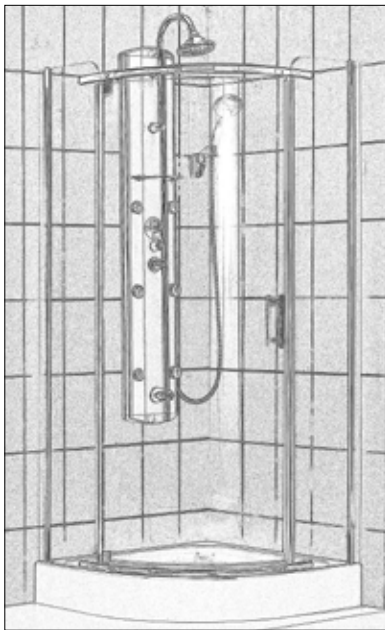

CIRCO SHOWER ENCLOSURE TRAY

Model Number	Size
SHTR-5036430	36 3/8" x 42 3/4" x 4 3/4"

PANORAMA SHOWER ENCLOSURE

Model Number	Glass Thickness	Size	Matching Tray*
SHEN-1134348	3/8"	34" x 34" x 76 3/4"	SHTR-1036360
SHEN-1131378	3/8"	30 7/8" x 36 7/8" x 76 3/4"	SHTR-1034401(2)
SHEN-1131458	3/8"	30 7/8" x 44 7/8" x 76 3/4"	SHTR-1034481(2)

*See matching tray drawing on page 2

CRESCENT SHOWER ENCLOSURE

Model Number	Glass Thickness	Size	Matching Tray*
SHEN-7135356	1/4"	34 5/8" x 34 5/8" x 76 3/4"	SHTR-7036360
SHEN-7138386	1/4"	38 5/8" x 38 5/8" x 76 3/4"	SHTR-7040400