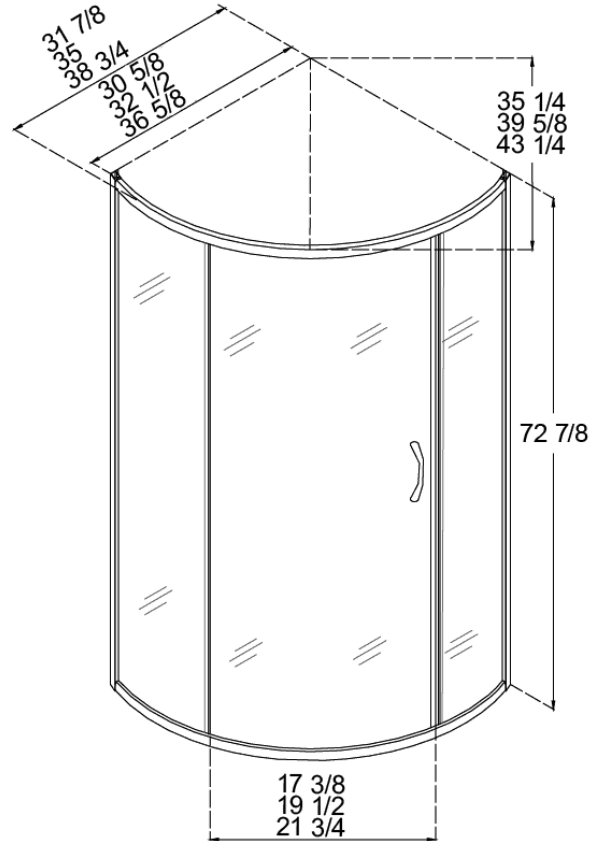

QUAD / PANORAMA SHOWER ENCLOSURE TRAY

Model Number	Configuration	Size
SHTR-1034401	Left-Hand Drain	34" x 40" x 4 3/4"
SHTR-1034402	Right-Hand Drain	34" x 40" x 4 3/4"
SHTR-1034481	Left-Hand Drain	34" x 48" x 4 3/4"
SHTR-1034482	Right-Hand Drain	34" x 48" x 4 3/4"
SHTR-1036601	Left-Hand Drain	36" x 60" x 4 3/4"
SHTR-1036602	Right-Hand Drain	36" x 60" x 4 3/4"
SHTR-1036360	-	36" x 36" x 4 3/4"

NEO SHOWER ENCLOSURE

Model Number	Glass Thickness	Size	Matching Tray
SHEN-2036368	3/8"	35 1/2" x 35 1/2" x 72 7/8"	SHTR-2038380
SHEN-2038388	3/8"	38 1/4" x 38 1/4" x 72 7/8"	SHTR-2041410

NEO / HORIZON SHOWER ENCLOSURE TRAY

Model Number	Size
SHTR-2038380	38 1/8" x 38 1/8" x 4 1/2"
SHTR-2041410	41" x 41" x 4 1/2"

CRYSTAL SHOWER ENCLOSURE

Model Number	Size	Matching Tray
SHEN-4132326	31 7/8" x 31 7/8" x 72 7/8"	SHTR-4034340
SHEN-4135356	35" x 35" x 72 7/8"	SHTR-4036360
SHEN-4138386	38 3/4" x 38 3/4" x 72 7/8"	SHTR-4040400

QUAD SHOWER ENCLOSURE TRAY

Model Number	Configuration	Size
SHTR-1034401	Left	34" x 40" x 4 3/4"
SHTR-1034402	Right	34" x 40" x 4 3/4"
SHTR-1034481	Left	34" x 48" x 4 3/4"
SHTR-1034482	Right	34" x 48" x 4 3/4"
SHTR-1036601	Left	36" x 60" x 4 3/4"
SHTR-1036602	Right	36" x 60" x 4 3/4"
SHTR-1036360	-	36" x 36" x 4 3/4"