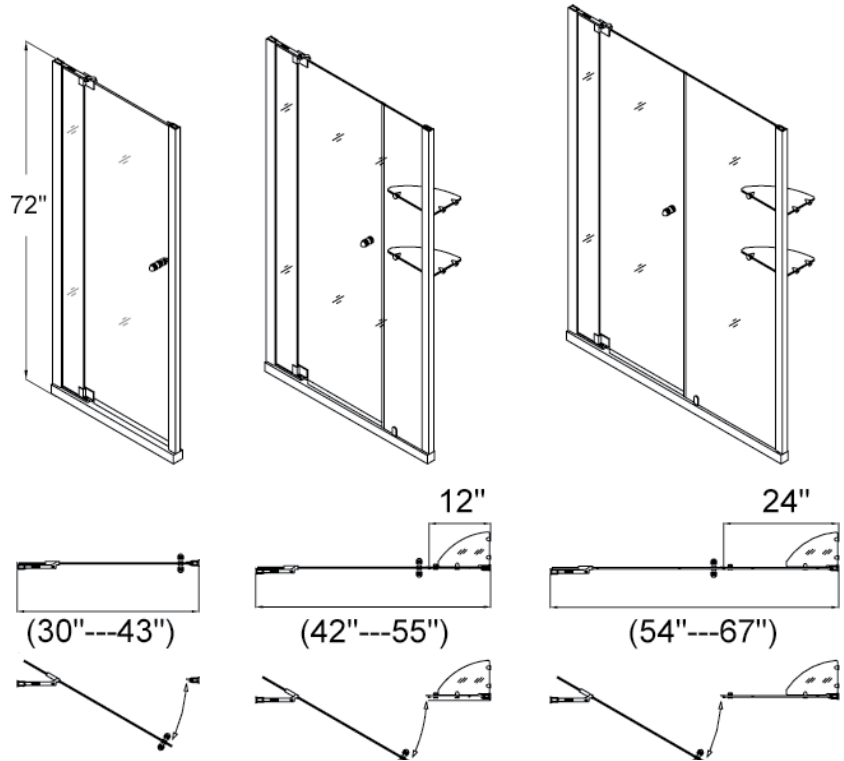

QWALL-03 SHOWER ENCLOSURE BACK WALL

*See matching tray drawing on page 6

ELEGANCE SHOWER DOOR

Model Number	Width Range	Matching Tray
SHDR-4125728	25 1/4" - 27 1/4"	-
SHDR-4127728	27" - 29"	-
SHDR-4128728	28 3/4" - 30 3/4"	-
SHDR-4130728	30 1/2" - 32 1/2"	SHTR-1132320
SHDR-4132728	32 1/4" - 34 1/4"	-
SHDR-4134728	34" - 36"	SHTR-1136360
SHDR-4135728	35 3/4" - 37 3/4"	-
SHDR-4137728	37 1/4" - 39 1/4"	-
SHDR-4139728	39" - 41"	-
SHDR-4140728	40 3/4" - 42 3/4"	-
SHDR-4142728	42 1/2" - 44 1/2"	-
SHDR-4144728	44 1/4" - 46 1/4"	-
SHDR-4146728	46" - 48"	SHTR-1136480
SHDR-4147728	47 3/4" - 49 3/4"	-
SHDR-4149728	49 1/4" - 51 1/4"	-
SHDR-4151728	51" - 53"	-
SHDR-4152728	52 3/4" - 54 3/4"	-
SHDR-4154728	54 1/2" - 56 1/2"	-
SHDR-4156728	56 1/4" - 58 1/4"	-
SHDR-4158728	58" - 60"	SHTR-1130600
		SHTR-1130601
		SHTR-1130602
		SHTR-1132600
		SHTR-1134600
SHDR-4159728	59 3/4" - 61 3/4"	-

ALLURE SHOWER DOOR

Model Number	Width Range	Matching Tray
SHDR-4230728-01	30" - 37"	SHTR-1136360
SHDR-4236728-01	36" - 43"	-
SHDR-4242728-01	42" - 49"	SHTR-1136480
SHDR-4248728-01	48" - 55"	-
SHDR-4254728-01	54" - 61"	SHTR-1130600
		SHTR-1130601
		SHTR-1130602
		SHTR-1132600
		SHTR-1134600
SHDR-4159728	59 3/4" - 61 3/4"	-