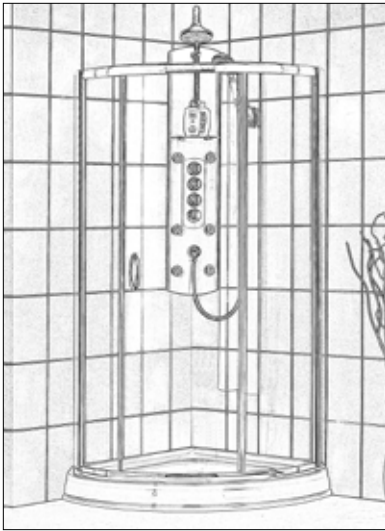

QUAD / PANORAMA SHOWER ENCLOSURE TRAY

Model Number	Configuration	Size
SHTR-1034401	Left-Hand Drain	34" x 40" x 4 3/4"
SHTR-1034402	Right-Hand Drain	34" x 40" x 4 3/4"
SHTR-1034481	Left-Hand Drain	34" x 48" x 4 3/4"
SHTR-1034482	Right-Hand Drain	34" x 48" x 4 3/4"
SHTR-1036601	Left-Hand Drain	36" x 60" x 4 3/4"
SHTR-1036602	Right-Hand Drain	36" x 60" x 4 3/4"
SHTR-1036360	-	36" x 36" x 4 3/4"

NEO SHOWER ENCLOSURE

Model Number	Glass Thickness	Size	Matching Tray
SHEN-2036368	3/8"	35 1/2" x 35 1/2" x 72 7/8"	SHTR-2038380
SHEN-2038388	3/8"	38 1/4" x 38 1/4" x 72 7/8"	SHTR-2041410

NEO / HORIZON SHOWER ENCLOSURE TRAY

Model Number	Size
SHTR-2038380	38 1/8" x 38 1/8" x 4 1/2"
SHTR-2041410	41" x 41" x 4 1/2"

CRYSTAL SHOWER ENCLOSURE

Model Number	Size	Matching Tray
SHEN-4132326	31 7/8" x 31 7/8" x 72 7/8"	SHTR-4034340
SHEN-4135356	35" x 35" x 72 7/8"	SHTR-4036360
SHEN-4138386	38 3/4" x 38 3/4" x 72 7/8"	SHTR-4040400