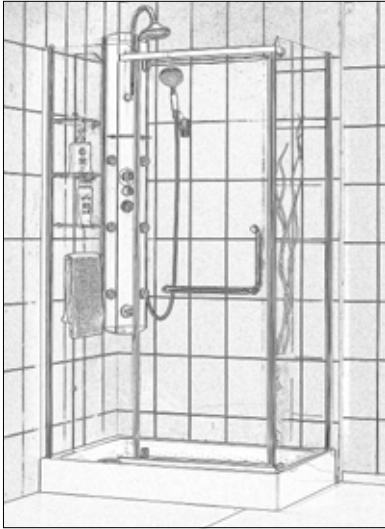

SECTOR SHOWER ENCLOSURE

Model Number	Size	Matching Tray
SHEN-7031316	30 3/4" x 30 3/4" x 72 7/8"	SHTR-7032320
SHEN-7035356	34 3/4" x 34 3/4" x 72 7/8"	SHTR-7036360

SECTOR / CRESCENT SHOWER ENCLOSURE TRAY

Model Number	Size
SHTR-7032320	32 1/4" x 32 1/4" x 4 3/4"
SHTR-7036360	36 1/4" x 36 1/4" x 4 3/4"
SHTR-7040400	40" x 40" x 4 3/4"

CIRCO SHOWER ENCLOSURE

Model Number	Size	Matching Tray
SHEN-5034416	33 7/8" x 39 3/8" x 72 7/8"	SHTR-5036430

CIRCO SHOWER ENCLOSURE TRAY

Model Number	Size
SHTR-5036430	36 3/8" x 42 3/4" x 4 3/4"

PANORAMA SHOWER ENCLOSURE

Model Number	Glass Thickness	Size	Matching Tray*
SHEN-1134348	3/8"	34" x 34" x 76 3/4"	SHTR-1036360
SHEN-1131378	3/8"	30 7/8" x 36 7/8" x 76 3/4"	SHTR-1034401(2)
SHEN-1131458	3/8"	30 7/8" x 44 7/8" x 76 3/4"	SHTR-1034481(2)