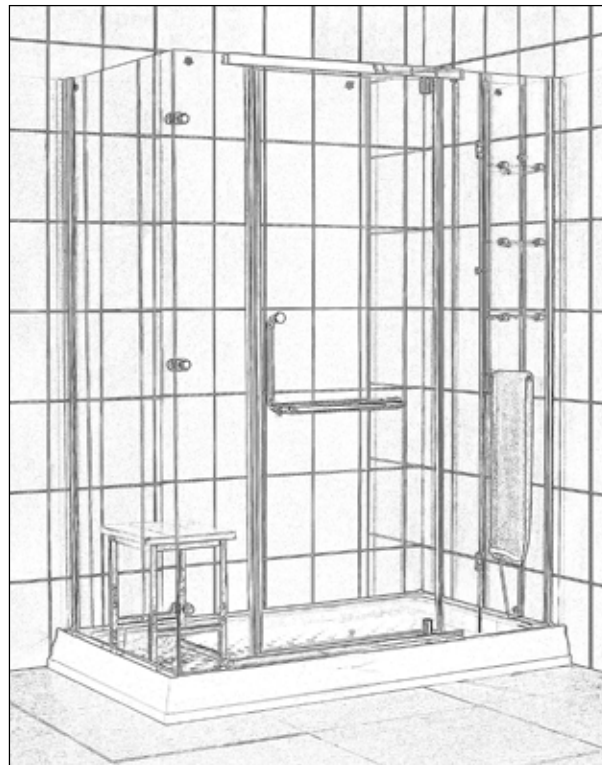

SHOWER ENCLOSURES, DOORS AND TRAYS

Technical Drawings

DreamLine[™]
A BATH AUTHORITY
COMPANY

WWW.BATHAUTHORITY.COM

QUAD SHOWER ENCLOSURE

Model Number	Glass Thickness	Size	Matching Tray
SHEN-1031458	3/8"	30 7/8" x 44 7/8" x 72 7/8"	SHTR-1034481(2)

QUAD / PANORAMA SHOWER ENCLOSURE TRAY

Model Number	Configuration	Size
SHTR-1034401	Left-Hand Drain	34" x 40" x 4 3/4"
SHTR-1034402	Right-Hand Drain	34" x 40" x 4 3/4"
SHTR-1034481	Left-Hand Drain	34" x 48" x 4 3/4"
SHTR-1034482	Right-Hand Drain	34" x 48" x 4 3/4"
SHTR-1036601	Left-Hand Drain	36" x 60" x 4 3/4"
SHTR-1036602	Right-Hand Drain	36" x 60" x 4 3/4"
SHTR-1036360	-	36" x 36" x 4 3/4"

NEO SHOWER ENCLOSURE

Model Number	Glass Thickness	Size	Matching Tray
SHEN-2036368	3/8"	35 1/2" x 35 1/2" x 72 7/8"	SHTR-2038380
SHEN-2038388	3/8"	38 1/4" x 38 1/4" x 72 7/8"	SHTR-2041410

NEO / HORIZON SHOWER ENCLOSURE TRAY