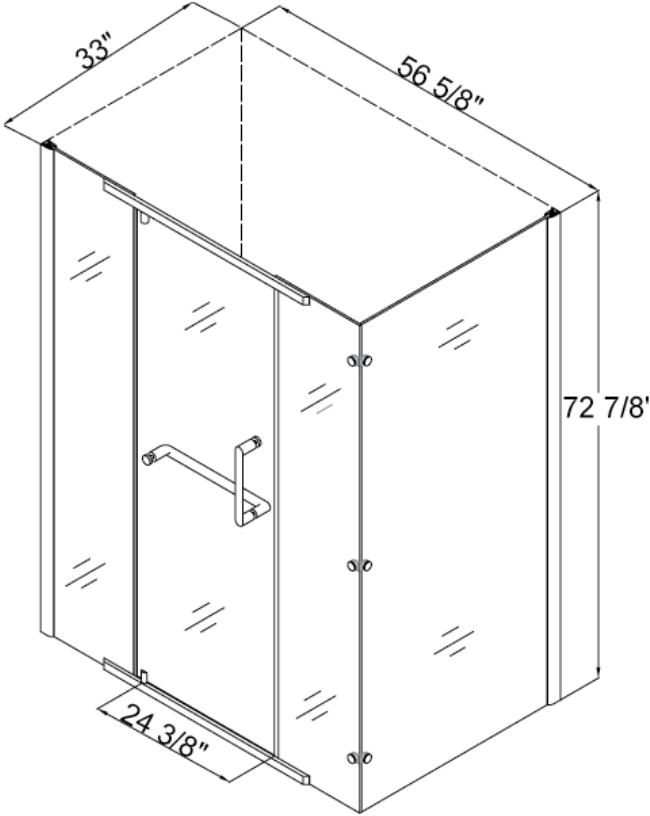

NEO SHOWER ENCLOSURE

Model Number	Glass Thickness	Size	Matching Tray
SHEN-2036368	3/8"	35 1/2" x 35 1/2" x 72 7/8"	SHTR-2038380
SHEN-2038388	3/8"	38 1/4" x 38 1/4" x 72 7/8"	SHTR-2041410

NEO / HORIZON SHOWER ENCLOSURE TRAY

Model Number	Size
SHTR-2038380	38 1/8" x 38 1/8" x 4 1/2"
SHTR-2041410	41" x 41" x 4 1/2"

CRYSTAL SHOWER ENCLOSURE

Model Number	Size	Matching Tray
SHEN-4132326	31 7/8" x 31 7/8" x 72 7/8"	SHTR-4034340
SHEN-4135356	35" x 35" x 72 7/8"	SHTR-4036360
SHEN-4138386	38 3/4" x 38 3/4" x 72 7/8"	SHTR-4040400

CRYSTAL SHOWER ENCLOSURE TRAY

Model Number	Size
SHTR-4034340	33 5/8" x 33 5/8" x 4 3/4"
SHTR-4036360	35 7/8" x 35 7/8" x 4 3/4"
SHTR-4040400	39 5/8" x 39 5/8" x 4 3/4"

VISTA SHOWER ENCLOSURE

Model Number	Size	Matching Tray
SHEN-1134588	33" x 56 5/8" x 72 7/8"	Left-hand configuration
		SHTR-1036601
		Right-hand configuration
		SHTR-1036602

QUAD SHOWER ENCLOSURE TRAY

Model Number	Configuration	Size
SHTR-1034401	Left	34" x 40" x 4 3/4"
SHTR-1034402	Right	34" x 40" x 4 3/4"
SHTR-1034481	Left	34" x 48" x 4 3/4"
SHTR-1034482	Right	34" x 48" x 4 3/4"
SHTR-1036601	Left	36" x 60" x 4 3/4"
SHTR-1036602	Right	36" x 60" x 4 3/4"
SHTR-1036360	-	36" x 36" x 4 3/4"