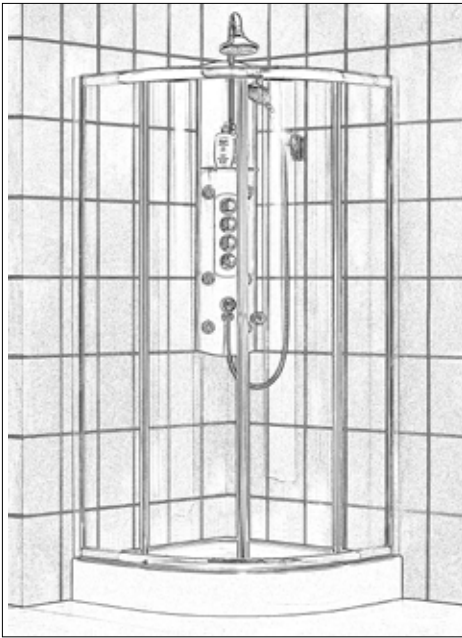

Model Number	Size
SHTR-2038380	38 1/8" x 38 1/8" x 4 1/2"
SHTR-2041410	41" x 41" x 4 1/2"

CRYSTAL SHOWER ENCLOSURE

Model Number	Size	Matching Tray
SHEN-4132326	31 7/8" x 31 7/8" x 72 7/8"	SHTR-4034340
SHEN-4135356	35" x 35" x 72 7/8"	SHTR-4036360
SHEN-4138386	38 3/4" x 38 3/4" x 72 7/8"	SHTR-4040400

CRYSTAL SHOWER ENCLOSURE TRAY

Model Number	Size
SHTR-4034340	33 5/8" x 33 5/8" x 4 3/4"
SHTR-4036360	35 7/8" x 35 7/8" x 4 3/4"
SHTR-4040400	39 5/8" x 39 5/8" x 4 3/4"

VISTA SHOWER ENCLOSURE

Model Number	Size	Matching Tray
SHEN-1134588	33" x 56 5/8" x 72 7/8"	Left-hand configuration
		SHTR-1036601
		Right-hand configuration
		SHTR-1036602

QUAD SHOWER ENCLOSURE TRAY

Model Number	Configuration	Size
SHTR-1034401	Left	34" x 40" x 4 3/4"
SHTR-1034402	Right	34" x 40" x 4 3/4"
SHTR-1034481	Left	34" x 48" x 4 3/4"
SHTR-1034482	Right	34" x 48" x 4 3/4"
SHTR-1036601	Left	36" x 60" x 4 3/4"
SHTR-1036602	Right	36" x 60" x 4 3/4"
SHTR-1036360	-	36" x 36" x 4 3/4"

SECTOR SHOWER ENCLOSURE

Model Number	Size	Matching Tray
SHEN-7031316	30 3/4" x 30 3/4" x 72 7/8"	SHTR-7032320
SHEN-7035356	34 3/4" x 34 3/4" x 72 7/8"	SHTR-7036360

SECTOR / CRESCENT SHOWER ENCLOSURE TRAY