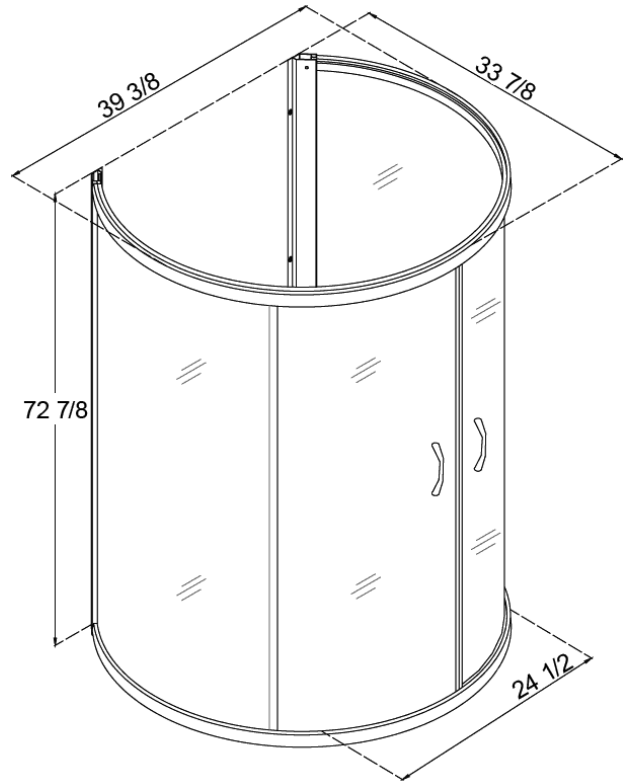

QUAD SHOWER ENCLOSURE TRAY

Model Number	Configuration	Size
SHTR-1034401	Left	34" x 40" x 4 3/4"
SHTR-1034402	Right	34" x 40" x 4 3/4"
SHTR-1034481	Left	34" x 48" x 4 3/4"
SHTR-1034482	Right	34" x 48" x 4 3/4"
SHTR-1036601	Left	36" x 60" x 4 3/4"
SHTR-1036602	Right	36" x 60" x 4 3/4"
SHTR-1036360	-	36" x 36" x 4 3/4"

SECTOR SHOWER ENCLOSURE

Model Number	Size	Matching Tray
SHEN-7031316	30 3/4" x 30 3/4" x 72 7/8"	SHTR-7032320
SHEN-7035356	34 3/4" x 34 3/4" x 72 7/8"	SHTR-7036360

SECTOR / CRESCENT SHOWER ENCLOSURE TRAY

Model Number	Size
SHTR-7032320	32 1/4" x 32 1/4" x 4 3/4"
SHTR-7036360	36 1/4" x 36 1/4" x 4 3/4"
SHTR-7040400	40" x 40" x 4 3/4"

CIRCO SHOWER ENCLOSURE

Model Number	Size	Matching Tray
SHEN-5034416	33 7/8" x 39 3/8" x 72 7/8"	SHTR-5036430