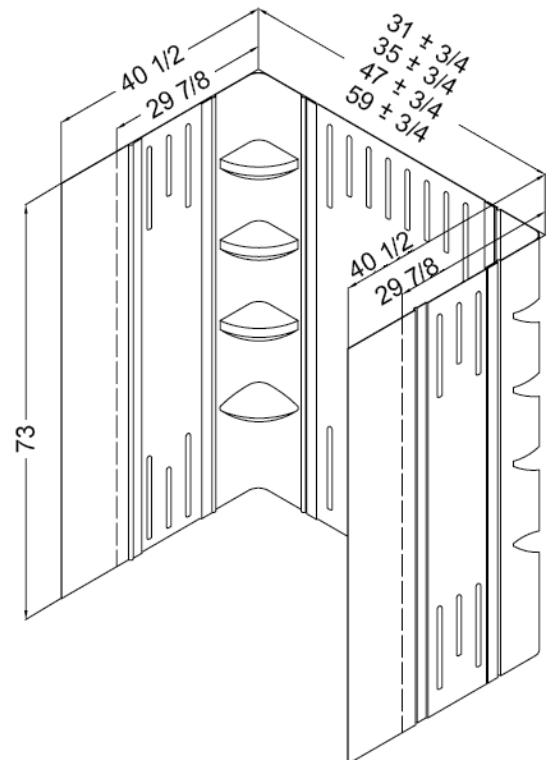

*See matching tray drawing on page 3

CORNERVIEW SHOWER ENCLOSURE

Model Number	Size	Matching Tray
SHEN-8134344	34" x 34" x 72 7/8"	SHTR-1036360

*See matching tray drawing on page 2

QWALL-02 SHOWER ENCLOSURE BACK WALL

QWALL-03 SHOWER ENCLOSURE BACK WALL

*See matching tray drawing on page 6

ELEGANCE SHOWER DOOR

Model Number	Width Range	Matching Tray
SHDR-4125728	25 1/4" - 27 1/4"	-
SHDR-4127728	27" - 29"	-
SHDR-4128728	28 3/4" - 30 3/4"	-
SHDR-4130728	30 1/2" - 32 1/2"	SHTR-1132320
SHDR-4132728	32 1/4" - 34 1/4"	-
SHDR-4134728	34" - 36"	SHTR-1136360
SHDR-4135728	35 3/4" - 37 3/4"	-
SHDR-4137728	37 1/4" - 39 1/4"	-
SHDR-4139728	39" - 41"	-
SHDR-4140728	40 3/4" - 42 3/4"	-
SHDR-4142728	42 1/2" - 44 1/2"	-
SHDR-4144728	44 1/4" - 46 1/4"	-
SHDR-4146728	46" - 48"	SHTR-1136480
SHDR-4147728	47 3/4" - 49 3/4"	-
SHDR-4149728	49 1/4" - 51 1/4"	-
SHDR-4151728	51" - 53"	-
SHDR-4152728	52 3/4" - 54 3/4"	-
SHDR-4154728	54 1/2" - 56 1/2"	-
SHDR-4156728	56 1/4" - 58 1/4"	-
SHDR-4158728	58" - 60"	SHTR-1130600
		SHTR-1130601
		SHTR-1130602
		SHTR-1132600
		SHTR-1134600
SHDR-4159728	59 3/4" - 61 3/4"	-

ALLURE SHOWER DOOR

Model Number	Width Range	Matching Tray
SHDR-4230728-01	30" - 37"	SHTR-1136360
SHDR-4236728-01	36" - 43"	-
SHDR-4242728-01	42" - 49"	SHTR-1136480
SHDR-4248728-01	48" - 55"	-
SHDR-4254728-01	54" - 61"	SHTR-1130600
		SHTR-1130601
		SHTR-1130602
		SHTR-1132600
		SHTR-1134600
SHDR-4159728	59 3/4" - 61 3/4"	-

VISIONS SHOWER DOOR

Model Number	Type	Height	Width Range	Matching Tray
SHDR-1160726	Shower	72"	56" - 60"	SHTR-1130600-00 center drain
				SHTR-1130601-00 left-hand drain
				SHTR-1130602-00 right-hand drain
				SHTR-1132600-00
				SHTR-1134600-00
				SHTR-1136600-00
SHTR-1160586	Tab	58"	56" - 60"	-