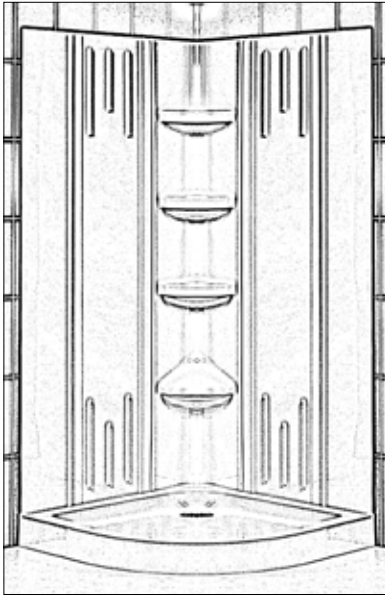

*See matching tray drawing on page 6

HORIZON SHOWER ENCLOSURE

Model Number	Glass Thickness	Size	Matching Tray*
SHEN-2136368	3/8"	35 1/2" x 35 1/2" x 76 3/4"	SHTR-2038380
SHEN-2138388	3/8"	38 1/4" x 38 1/4" x 76 3/4"	SHTR-2041410

*See matching tray drawing on page 3

CORNERVIEW SHOWER ENCLOSURE

Model Number	Size	Matching Tray
SHEN-8134344	34" x 34" x 72 7/8"	SHTR-1036360

*See matching tray drawing on page 2

QWALL-02 SHOWER ENCLOSURE BACK WALL

QWALL-03 SHOWER ENCLOSURE BACK WALL

*See matching tray drawing on page 6

ELEGANCE SHOWER DOOR

Model Number	Width Range	Matching Tray
SHDR-4125728	25 1/4" - 27 1/4"	-
SHDR-4127728	27" - 29"	-
SHDR-4128728	28 3/4" - 30 3/4"	-
SHDR-4130728	30 1/2" - 32 1/2"	SHTR-1132320
SHDR-4132728	32 1/4" - 34 1/4"	-
SHDR-4134728	34" - 36"	SHTR-1136360
SHDR-4135728	35 3/4" - 37 3/4"	-
SHDR-4137728	37 1/4" - 39 1/4"	-
SHDR-4139728	39" - 41"	-
SHDR-4140728	40 3/4" - 42 3/4"	-
SHDR-4142728	42 1/2" - 44 1/2"	-
SHDR-4144728	44 1/4" - 46 1/4"	-
SHDR-4146728	46" - 48"	SHTR-1136480
SHDR-4147728	47 3/4" - 49 3/4"	-
SHDR-4149728	49 1/4" - 51 1/4"	-
SHDR-4151728	51" - 53"	-
SHDR-4152728	52 3/4" - 54 3/4"	-
SHDR-4154728	54 1/2" - 56 1/2"	-
SHDR-4156728	56 1/4" - 58 1/4"	-
SHDR-4158728	58" - 60"	SHTR-1130600
		SHTR-1130601
		SHTR-1130602
		SHTR-1132600
		SHTR-1134600
SHDR-4159728	59 3/4" - 61 3/4"	-

ALLURE SHOWER DOOR

Model Number	Width Range	Matching Tray
SHDR-4230728-01	30" - 37"	SHTR-1136360
SHDR-4236728-01	36" - 43"	-
SHDR-4242728-01	42" - 49"	SHTR-1136480
SHDR-4248728-01	48" - 55"	-
SHDR-4254728-01	54" - 61"	SHTR-1130600
		SHTR-1130601
		SHTR-1130602
		SHTR-1132600
		SHTR-1134600
SHDR-4159728	59 3/4" - 61 3/4"	-