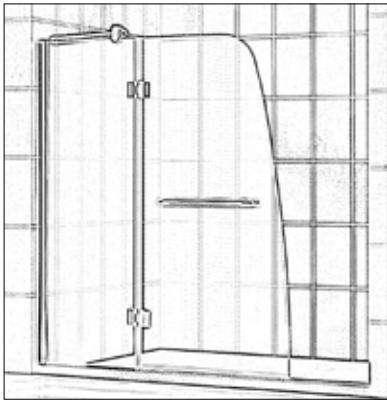

AQUA SHOWER DOOR

Model Number	Type	Height	Width	Description
SHDR-3148726	Shower	72"	48"	AQUA-C (clear glass)
SHDR-3148586	Tub	58"	48"	AQUA-C (clear glass)
SHDR-3148726	Shower	72"	48"	AQUA-FR1 (frosted)
				AQUA-FR2 (frosted)
SHDR-3148586	Tub	58"	48"	AQUA-FR1 (frosted)
				AQUA-FR2 (frosted)