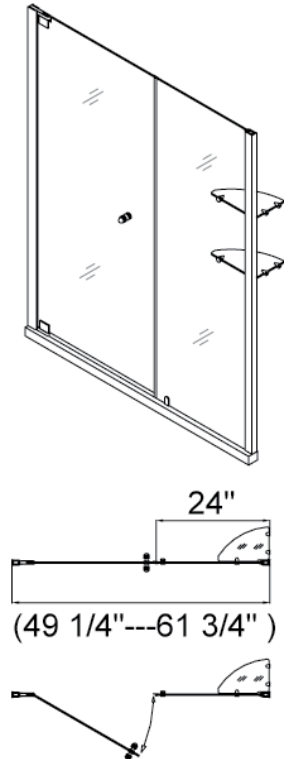

*See matching tray drawing on page 3

CORNERVIEW SHOWER ENCLOSURE

Model Number	Size	Matching Tray
SHEN-8134344	34" x 34" x 72 7/8"	SHTR-1036360

*See matching tray drawing on page 2

QWALL-02 SHOWER ENCLOSURE BACK WALL

QWALL-03 SHOWER ENCLOSURE BACK WALL

*See matching tray drawing on page 6

ELEGANCE SHOWER DOOR

Model Number	Width Range	Matching Tray
SHDR-4125728	25 1/4" - 27 1/4"	-
SHDR-4127728	27" - 29"	-
SHDR-4128728	28 3/4" - 30 3/4"	-
SHDR-4130728	30 1/2" - 32 1/2"	SHTR-1132320
SHDR-4132728	32 1/4" - 34 1/4"	-
SHDR-4134728	34" - 36"	SHTR-1136360
SHDR-4135728	35 3/4" - 37 3/4"	-
SHDR-4137728	37 1/4" - 39 1/4"	-
SHDR-4139728	39" - 41"	-
SHDR-4140728	40 3/4" - 42 3/4"	-
SHDR-4142728	42 1/2" - 44 1/2"	-
SHDR-4144728	44 1/4" - 46 1/4"	-
SHDR-4146728	46" - 48"	SHTR-1136480
SHDR-4147728	47 3/4" - 49 3/4"	-
SHDR-4149728	49 1/4" - 51 1/4"	-
SHDR-4151728	51" - 53"	-
SHDR-4152728	52 3/4" - 54 3/4"	-
SHDR-4154728	54 1/2" - 56 1/2"	-
SHDR-4156728	56 1/4" - 58 1/4"	-
SHDR-4158728	58" - 60"	SHTR-1130600
		SHTR-1130601
		SHTR-1130602
		SHTR-1132600
		SHTR-1134600
SHDR-4159728	59 3/4" - 61 3/4"	-

ALLURE SHOWER DOOR

Model Number	Width Range	Matching Tray
SHDR-4230728-01	30" - 37"	SHTR-1136360
SHDR-4236728-01	36" - 43"	-
SHDR-4242728-01	42" - 49"	SHTR-1136480
SHDR-4248728-01	48" - 55"	-
SHDR-4254728-01	54" - 61"	SHTR-1130600
		SHTR-1130601
		SHTR-1130602
		SHTR-1132600
		SHTR-1134600
SHDR-4159728	59 3/4" - 61 3/4"	-

VISIONS SHOWER DOOR

Model Number	Type	Height	Width Range	Matching Tray
SHDR-1160726	Shower	72"	56" - 60"	SHTR-1130600-00 center drain
				SHTR-1130601-00 left-hand drain
				SHTR-1130602-00 right-hand drain
				SHTR-1132600-00
				SHTR-1134600-00
				SHTR-1136600-00
SHTR-1160586	Tab	58"	56" - 60"	-