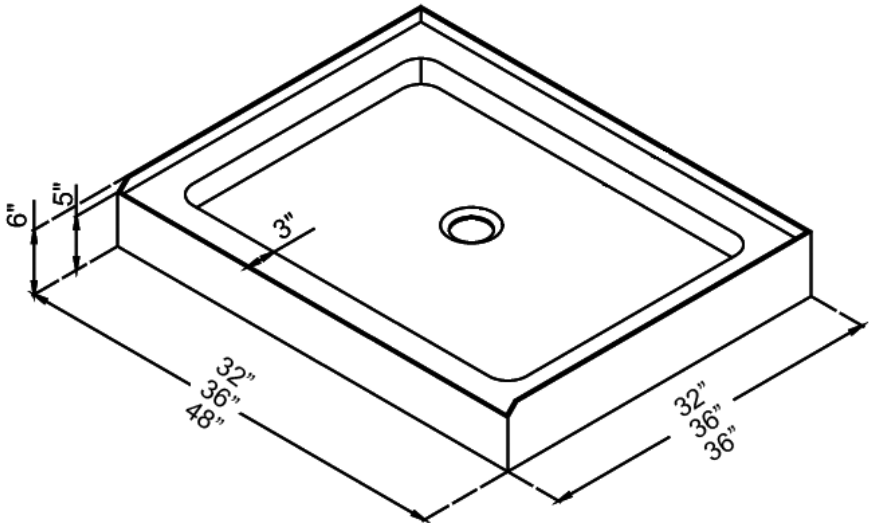

VISIONS SHOWER DOOR

Model Number	Type	Height	Width Range	Matching Tray
SHDR-1160726	Shower	72"	56" - 60"	SHTR-1130600-00 center drain
				SHTR-1130601-00 left-hand drain
				SHTR-1130602-00 right-hand drain
				SHTR-1132600-00
				SHTR-1134600-00
				SHTR-1136600-00
SHTR-1160586	Tab	58"	56" - 60"	-

INFINITY SHOWER DOOR

Model Number	Type	Height	Width Range	Matching Tray
SHDR-1060726	Shower	72"	56" - 60"	SHTR-1130600-00 center drain
				SHTR-1130601-00 left-hand drain
				SHTR-1130602-00 right-hand drain
				SHTR-1132600-00
				SHTR-1134600-00
SHDR-1048726	Shower	72"	44" - 48"	SHTR-1136480-00
SHDR-1060586	Tab	58"	56" - 60"	-

AMAZON SHOWER TRAY (left-hand or right-hand drain)

Model Number	Size
Left-hand Drain SHTR-1130601-00	30" x 60" x 5"
Right-hand Drain SHTR-1130602-00	30" x 60" x 5"

AMAZON SHOWER TRAY (center drain)

Model Number	Size
SHTR-1132320-00	32" x 32" x 5"
SHTR-1136360-00	36" x 36" x 5"
SHTR-1136480-00	36" x 48" x 5"
SHTR-1036603	36" x 60" x 5"

TRIO SHOWER TRAY

Model Number	Size
SHTR-1132320-00	32" x 32" x 5"
SHTR-1136360-00	36" x 36" x 5"
SHTR-1136480-00	36" x 48" x 5"

BATH AUTHORITY, LLC

909 LOUIS DRIVE, WARMINSTER, PA 18974, USA

TEL.: +1-866-731-8378