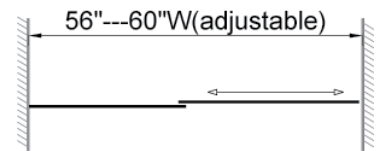

INFINITY SHOWER DOOR

Model Number	Type	Height	Width Range	Matching Tray
SHDR-1060726	Shower	72"	56" - 60"	SHTR-1130600-00 center drain
				SHTR-1130601-00 left-hand drain
				SHTR-1130602-00 right-hand drain
				SHTR-1132600-00
				SHTR-1134600-00
SHDR-1048726	Shower	72"	44" - 48"	SHTR-1136480-00
SHDR-1060586	Tab	58"	56" - 60"	-