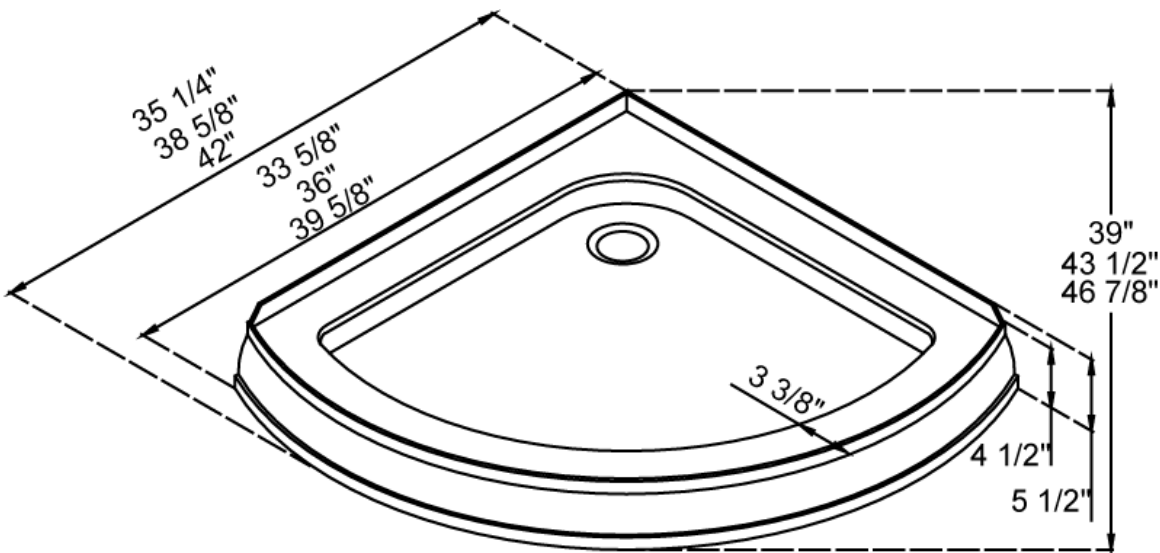

CRYSTAL SHOWER ENCLOSURE TRAY

Model Number	Size
SHTR-4034340	33 5/8" x 33 5/8" x 4 3/4"
SHTR-4036360	35 7/8" x 35 7/8" x 4 3/4"
SHTR-4040400	39 5/8" x 39 5/8" x 4 3/4"