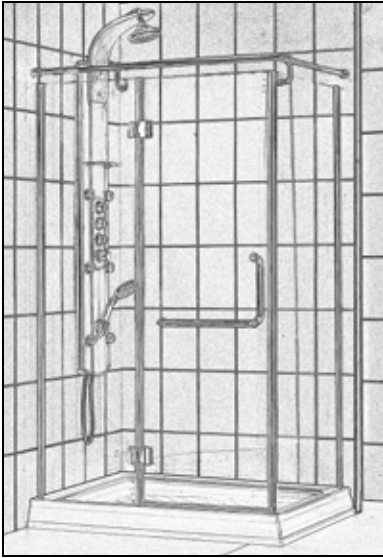

SHOWER ENCLOSURES, DOORS AND TRAYS

Technical Drawings

DreamLine[™]
A BATH AUTHORITY
COMPANY

WWW.BATHAUTHORITY.COM

QUAD SHOWER ENCLOSURE

Model Number	Glass Thickness	Size	Matching Tray
SHEN-1031458	3/8"	30 7/8" x 44 7/8" x 72 7/8"	SHTR-1034481(2)

QUAD / PANORAMA SHOWER ENCLOSURE TRAY

Model Number	Configuration	Size
SHTR-1034401	Left-Hand Drain	34" x 40" x 4 3/4"
SHTR-1034402	Right-Hand Drain	34" x 40" x 4 3/4"
SHTR-1034481	Left-Hand Drain	34" x 48" x 4 3/4"
SHTR-1034482	Right-Hand Drain	34" x 48" x 4 3/4"
SHTR-1036601	Left-Hand Drain	36" x 60" x 4 3/4"
SHTR-1036602	Right-Hand Drain	36" x 60" x 4 3/4"
SHTR-1036360	-	36" x 36" x 4 3/4"

NEO SHOWER ENCLOSURE

Model Number	Glass Thickness	Size	Matching Tray
SHEN-2036368	3/8"	35 1/2" x 35 1/2" x 72 7/8"	SHTR-2038380
SHEN-2038388	3/8"	38 1/4" x 38 1/4" x 72 7/8"	SHTR-2041410

NEO / HORIZON SHOWER ENCLOSURE TRAY