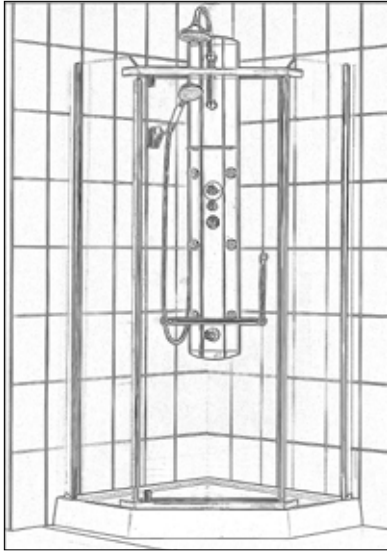

CIRCO SHOWER ENCLOSURE TRAY

Model Number	Size
SHTR-5036430	36 3/8" x 42 3/4" x 4 3/4"

PANORAMA SHOWER ENCLOSURE

Model Number	Glass Thickness	Size	Matching Tray*
SHEN-1134348	3/8"	34" x 34" x 76 3/4"	SHTR-1036360
SHEN-1131378	3/8"	30 7/8" x 36 7/8" x 76 3/4"	SHTR-1034401(2)
SHEN-1131458	3/8"	30 7/8" x 44 7/8" x 76 3/4"	SHTR-1034481(2)

*See matching tray drawing on page 2

CRESCENT SHOWER ENCLOSURE

Model Number	Glass Thickness	Size	Matching Tray*
SHEN-7135356	1/4"	34 5/8" x 34 5/8" x 76 3/4"	SHTR-7036360
SHEN-7138386	1/4"	38 5/8" x 38 5/8" x 76 3/4"	SHTR-7040400

*See matching tray drawing on page 6

HORIZON SHOWER ENCLOSURE

Model Number	Glass Thickness	Size	Matching Tray*
SHEN-2136368	3/8"	35 1/2" x 35 1/2" x 76 3/4"	SHTR-2038380
SHEN-2138388	3/8"	38 1/4" x 38 1/4" x 76 3/4"	SHTR-2041410