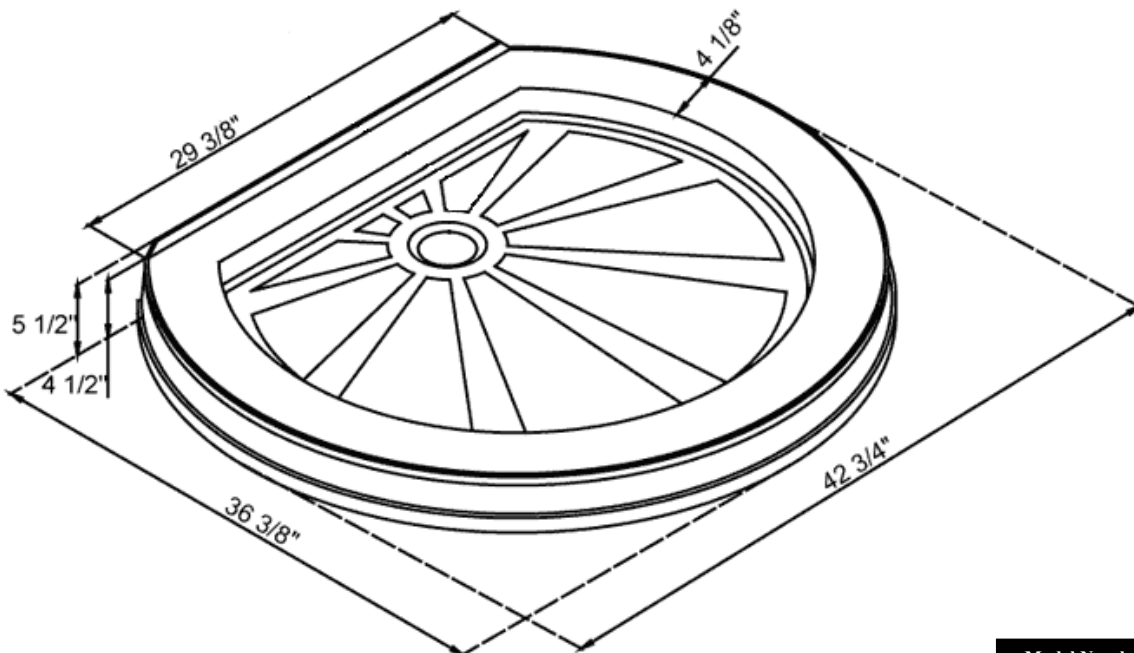

QUAD SHOWER ENCLOSURE TRAY

Model Number	Configuration	Size
SHTR-1034401	Left	34" x 40" x 4 3/4"
SHTR-1034402	Right	34" x 40" x 4 3/4"
SHTR-1034481	Left	34" x 48" x 4 3/4"
SHTR-1034482	Right	34" x 48" x 4 3/4"
SHTR-1036601	Left	36" x 60" x 4 3/4"
SHTR-1036602	Right	36" x 60" x 4 3/4"
SHTR-1036360	-	36" x 36" x 4 3/4"

SECTOR SHOWER ENCLOSURE

Model Number	Size	Matching Tray
SHEN-7031316	30 3/4" x 30 3/4" x 72 7/8"	SHTR-7032320
SHEN-7035356	34 3/4" x 34 3/4" x 72 7/8"	SHTR-7036360

SECTOR / CRESCENT SHOWER ENCLOSURE TRAY

Model Number	Size
SHTR-7032320	32 1/4" x 32 1/4" x 4 3/4"
SHTR-7036360	36 1/4" x 36 1/4" x 4 3/4"
SHTR-7040400	40" x 40" x 4 3/4"

CIRCO SHOWER ENCLOSURE

Model Number	Size	Matching Tray
SHEN-5034416	33 7/8" x 39 3/8" x 72 7/8"	SHTR-5036430

CIRCO SHOWER ENCLOSURE TRAY

Model Number	Size
SHTR-5036430	36 3/8" x 42 3/4" x 4 3/4"

PANORAMA SHOWER ENCLOSURE

Model Number	Glass Thickness	Size	Matching Tray*
SHEN-1134348	3/8"	34" x 34" x 76 3/4"	SHTR-1036360
SHEN-1131378	3/8"	30 7/8" x 36 7/8" x 76 3/4"	SHTR-1034401(2)
SHEN-1131458	3/8"	30 7/8" x 44 7/8" x 76 3/4"	SHTR-1034481(2)