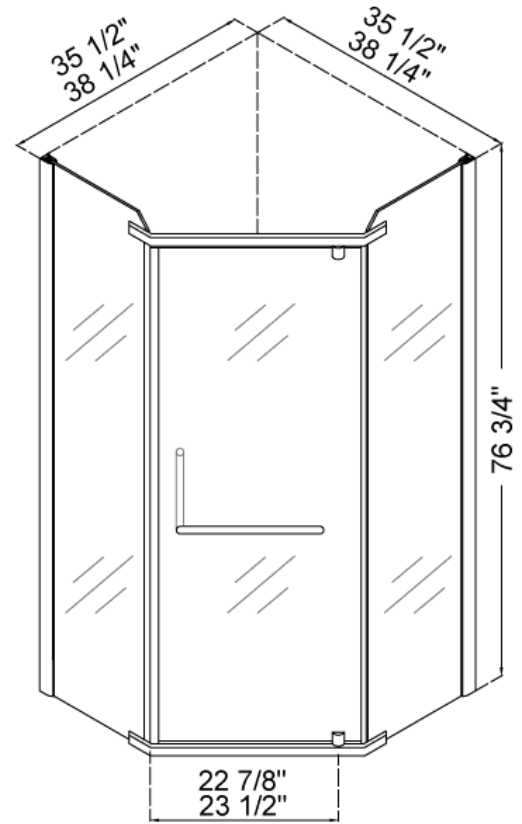

CIRCO SHOWER ENCLOSURE TRAY

Model Number	Size
SHTR-5036430	36 3/8" x 42 3/4" x 4 3/4"

PANORAMA SHOWER ENCLOSURE

Model Number	Glass Thickness	Size	Matching Tray*
SHEN-1134348	3/8"	34" x 34" x 76 3/4"	SHTR-1036360
SHEN-1131378	3/8"	30 7/8" x 36 7/8" x 76 3/4"	SHTR-1034401(2)
SHEN-1131458	3/8"	30 7/8" x 44 7/8" x 76 3/4"	SHTR-1034481(2)

*See matching tray drawing on page 2

CRESCENT SHOWER ENCLOSURE

Model Number	Glass Thickness	Size	Matching Tray*
SHEN-7135356	1/4"	34 5/8" x 34 5/8" x 76 3/4"	SHTR-7036360
SHEN-7138386	1/4"	38 5/8" x 38 5/8" x 76 3/4"	SHTR-7040400

*See matching tray drawing on page 6

HORIZON SHOWER ENCLOSURE

Model Number	Glass Thickness	Size	Matching Tray*
SHEN-2136368	3/8"	35 1/2" x 35 1/2" x 76 3/4"	SHTR-2038380
SHEN-2138388	3/8"	38 1/4" x 38 1/4" x 76 3/4"	SHTR-2041410

VISIONS SHOWER DOOR

Model Number	Type	Height	Width Range	Matching Tray
SHDR-1160726	Shower	72"	56" - 60"	SHTR-1130600-00 center drain
				SHTR-1130601-00 left-hand drain
				SHTR-1130602-00 right-hand drain
				SHTR-1132600-00
				SHTR-1134600-00
				SHTR-1136600-00
SHTR-1160586	Tab	58"	56" - 60"	-