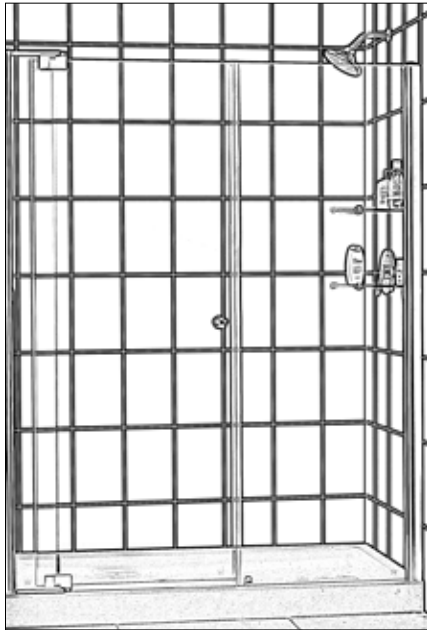

*See matching tray drawing on page 3

CORNERVIEW SHOWER ENCLOSURE

Model Number	Size	Matching Tray
SHEN-8134344	34" x 34" x 72 7/8"	SHTR-1036360

*See matching tray drawing on page 2

QWALL-02 SHOWER ENCLOSURE BACK WALL

QWALL-03 SHOWER ENCLOSURE BACK WALL

*See matching tray drawing on page 6

ELEGANCE SHOWER DOOR

Model Number	Width Range	Matching Tray
SHDR-4125728	25 1/4" - 27 1/4"	-
SHDR-4127728	27" - 29"	-
SHDR-4128728	28 3/4" - 30 3/4"	-
SHDR-4130728	30 1/2" - 32 1/2"	SHTR-1132320
SHDR-4132728	32 1/4" - 34 1/4"	-
SHDR-4134728	34" - 36"	SHTR-1136360
SHDR-4135728	35 3/4" - 37 3/4"	-
SHDR-4137728	37 1/4" - 39 1/4"	-
SHDR-4139728	39" - 41"	-
SHDR-4140728	40 3/4" - 42 3/4"	-
SHDR-4142728	42 1/2" - 44 1/2"	-
SHDR-4144728	44 1/4" - 46 1/4"	-
SHDR-4146728	46" - 48"	SHTR-1136480
SHDR-4147728	47 3/4" - 49 3/4"	-
SHDR-4149728	49 1/4" - 51 1/4"	-
SHDR-4151728	51" - 53"	-
SHDR-4152728	52 3/4" - 54 3/4"	-
SHDR-4154728	54 1/2" - 56 1/2"	-
SHDR-4156728	56 1/4" - 58 1/4"	-
SHDR-4158728	58" - 60"	SHTR-1130600
		SHTR-1130601
		SHTR-1130602
		SHTR-1132600
		SHTR-1134600
SHDR-4159728	59 3/4" - 61 3/4"	-

ALLURE SHOWER DOOR

Model Number	Width Range	Matching Tray
SHDR-4230728-01	30" - 37"	SHTR-1136360
SHDR-4236728-01	36" - 43"	-
SHDR-4242728-01	42" - 49"	SHTR-1136480
SHDR-4248728-01	48" - 55"	-
SHDR-4254728-01	54" - 61"	SHTR-1130600
		SHTR-1130601
		SHTR-1130602
		SHTR-1132600
		SHTR-1134600
SHDR-4159728	59 3/4" - 61 3/4"	-