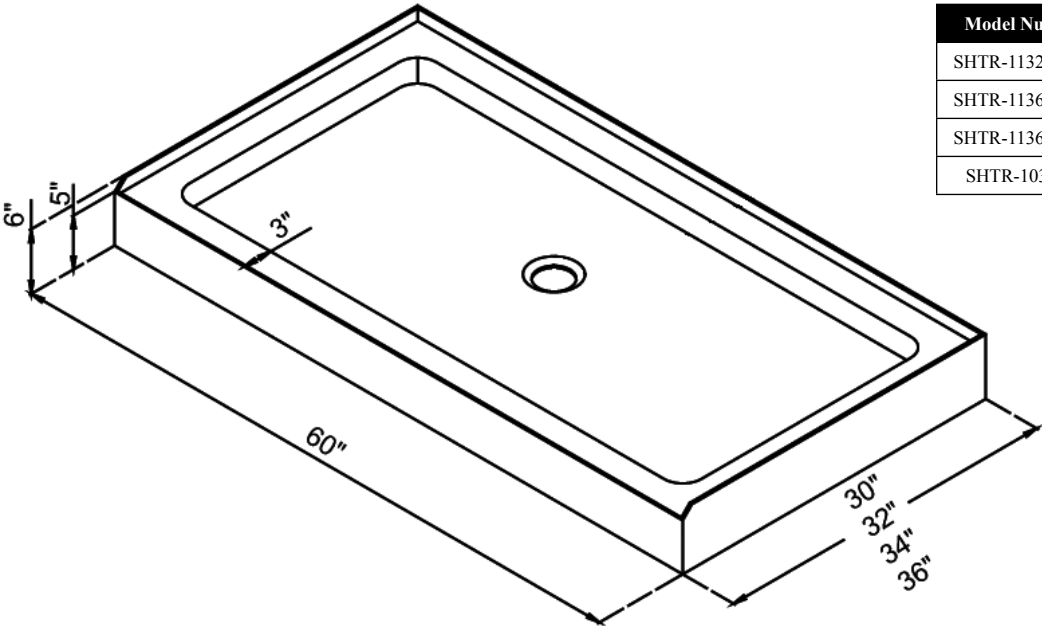

VISIONS SHOWER DOOR

Model Number	Type	Height	Width Range	Matching Tray
SHDR-1160726	Shower	72"	56" - 60"	SHTR-1130600-00 center drain
				SHTR-1130601-00 left-hand drain
				SHTR-1130602-00 right-hand drain
				SHTR-1132600-00
				SHTR-1134600-00
				SHTR-1136600-00
SHTR-1160586	Tab	58"	56" - 60"	-

INFINITY SHOWER DOOR

Model Number	Type	Height	Width Range	Matching Tray
SHDR-1060726	Shower	72"	56" - 60"	SHTR-1130600-00 center drain
				SHTR-1130601-00 left-hand drain
				SHTR-1130602-00 right-hand drain
				SHTR-1132600-00
				SHTR-1134600-00
SHDR-1048726	Shower	72"	44" - 48"	SHTR-1136480-00
SHDR-1060586	Tab	58"	56" - 60"	-

AMAZON SHOWER TRAY (left-hand or right-hand drain)

Model Number	Size
Left-hand Drain SHTR-1130601-00	30" x 60" x 5"
Right-hand Drain SHTR-1130602-00	30" x 60" x 5"

AMAZON SHOWER TRAY (center drain)

Model Number	Size
SHTR-1132320-00	32" x 32" x 5"
SHTR-1136360-00	36" x 36" x 5"
SHTR-1136480-00	36" x 48" x 5"
SHTR-1036603	36" x 60" x 5"