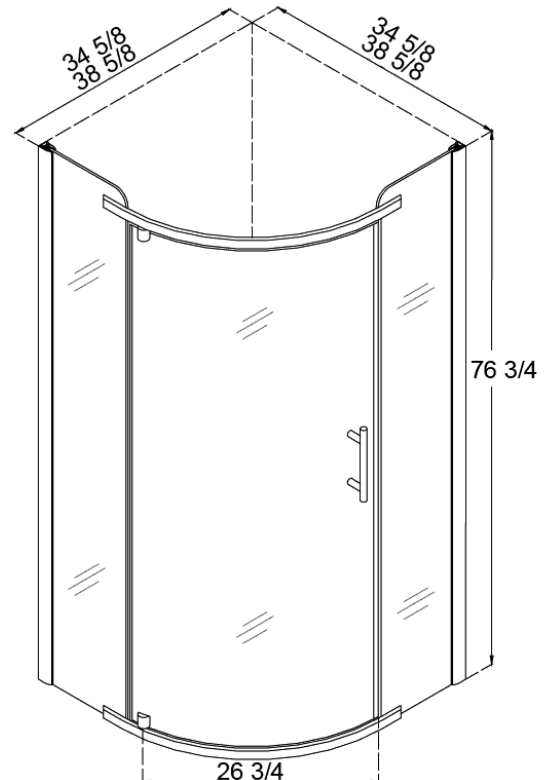

QUAD SHOWER ENCLOSURE TRAY

Model Number	Configuration	Size
SHTR-1034401	Left	34" x 40" x 4 3/4"
SHTR-1034402	Right	34" x 40" x 4 3/4"
SHTR-1034481	Left	34" x 48" x 4 3/4"
SHTR-1034482	Right	34" x 48" x 4 3/4"
SHTR-1036601	Left	36" x 60" x 4 3/4"
SHTR-1036602	Right	36" x 60" x 4 3/4"
SHTR-1036360	-	36" x 36" x 4 3/4"

Model Number	Size
SHTR-7032320	32 1/4" x 32 1/4" x 4 3/4"
SHTR-7036360	36 1/4" x 36 1/4" x 4 3/4"
SHTR-7040400	40" x 40" x 4 3/4"

CIRCO SHOWER ENCLOSURE

Model Number	Size	Matching Tray
SHEN-5034416	33 7/8" x 39 3/8" x 72 7/8"	SHTR-5036430

CIRCO SHOWER ENCLOSURE TRAY

Model Number	Size
SHTR-5036430	36 3/8" x 42 3/4" x 4 3/4"

PANORAMA SHOWER ENCLOSURE

Model Number	Glass Thickness	Size	Matching Tray*
SHEN-1134348	3/8"	34" x 34" x 76 3/4"	SHTR-1036360
SHEN-1131378	3/8"	30 7/8" x 36 7/8" x 76 3/4"	SHTR-1034401(2)
SHEN-1131458	3/8"	30 7/8" x 44 7/8" x 76 3/4"	SHTR-1034481(2)

*See matching tray drawing on page 2

CRESCENT SHOWER ENCLOSURE

Model Number	Glass Thickness	Size	Matching Tray*
SHEN-7135356	1/4"	34 5/8" x 34 5/8" x 76 3/4"	SHTR-7036360
SHEN-7138386	1/4"	38 5/8" x 38 5/8" x 76 3/4"	SHTR-7040400