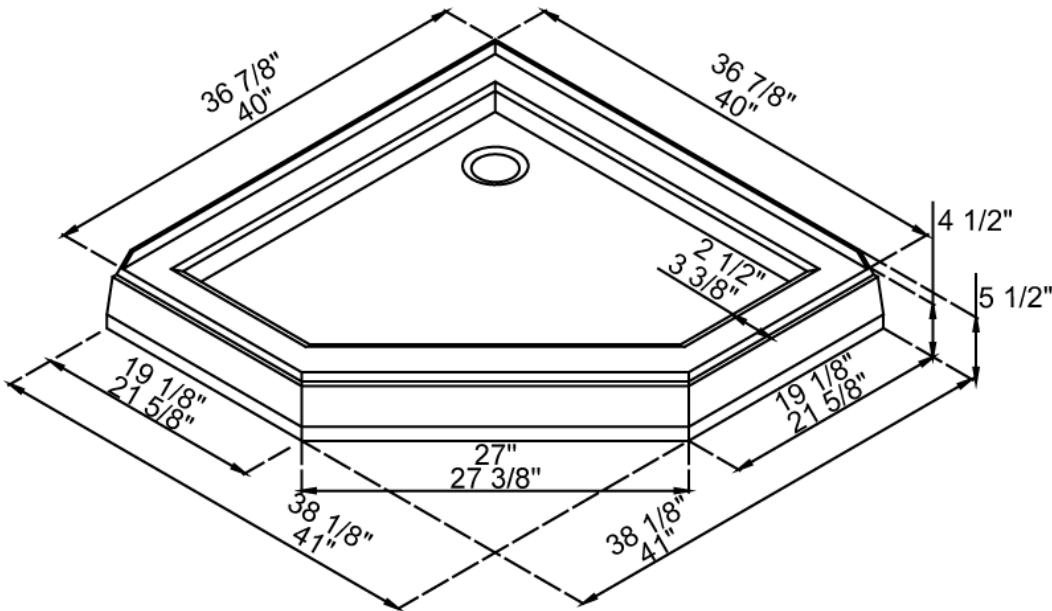

QUAD / PANORAMA SHOWER ENCLOSURE TRAY

Model Number	Configuration	Size
SHTR-1034401	Left-Hand Drain	34" x 40" x 4 3/4"
SHTR-1034402	Right-Hand Drain	34" x 40" x 4 3/4"
SHTR-1034481	Left-Hand Drain	34" x 48" x 4 3/4"
SHTR-1034482	Right-Hand Drain	34" x 48" x 4 3/4"
SHTR-1036601	Left-Hand Drain	36" x 60" x 4 3/4"
SHTR-1036602	Right-Hand Drain	36" x 60" x 4 3/4"
SHTR-1036360	-	36" x 36" x 4 3/4"

NEO SHOWER ENCLOSURE

Model Number	Glass Thickness	Size	Matching Tray
SHEN-2036368	3/8"	35 1/2" x 35 1/2" x 72 7/8"	SHTR-2038380
SHEN-2038388	3/8"	38 1/4" x 38 1/4" x 72 7/8"	SHTR-2041410

NEO / HORIZON SHOWER ENCLOSURE TRAY

Model Number	Size
SHTR-2038380	38 1/8" x 38 1/8" x 4 1/2"
SHTR-2041410	41" x 41" x 4 1/2"

CRYSTAL SHOWER ENCLOSURE

Model Number	Size	Matching Tray
SHEN-4132326	31 7/8" x 31 7/8" x 72 7/8"	SHTR-4034340
SHEN-4135356	35" x 35" x 72 7/8"	SHTR-4036360
SHEN-4138386	38 3/4" x 38 3/4" x 72 7/8"	SHTR-4040400