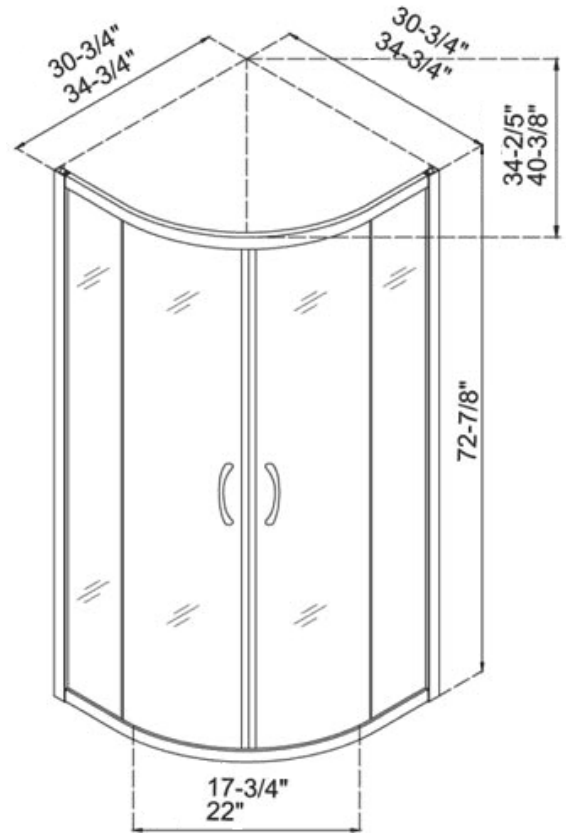

Model Number	Size
SHTR-2038380	38 1/8" x 38 1/8" x 4 1/2"
SHTR-2041410	41" x 41" x 4 1/2"

CRYSTAL SHOWER ENCLOSURE

Model Number	Size	Matching Tray
SHEN-4132326	31 7/8" x 31 7/8" x 72 7/8"	SHTR-4034340
SHEN-4135356	35" x 35" x 72 7/8"	SHTR-4036360
SHEN-4138386	38 3/4" x 38 3/4" x 72 7/8"	SHTR-4040400

CRYSTAL SHOWER ENCLOSURE TRAY

Model Number	Size
SHTR-4034340	33 5/8" x 33 5/8" x 4 3/4"
SHTR-4036360	35 7/8" x 35 7/8" x 4 3/4"
SHTR-4040400	39 5/8" x 39 5/8" x 4 3/4"

VISTA SHOWER ENCLOSURE

Model Number	Size	Matching Tray
SHEN-1134588	33" x 56 5/8" x 72 7/8"	Left-hand configuration
		SHTR-1036601
		Right-hand configuration
		SHTR-1036602

QUAD SHOWER ENCLOSURE TRAY

Model Number	Configuration	Size
SHTR-1034401	Left	34" x 40" x 4 3/4"
SHTR-1034402	Right	34" x 40" x 4 3/4"
SHTR-1034481	Left	34" x 48" x 4 3/4"
SHTR-1034482	Right	34" x 48" x 4 3/4"
SHTR-1036601	Left	36" x 60" x 4 3/4"
SHTR-1036602	Right	36" x 60" x 4 3/4"
SHTR-1036360	-	36" x 36" x 4 3/4"

SECTOR SHOWER ENCLOSURE

Model Number	Size	Matching Tray
SHEN-7031316	30 3/4" x 30 3/4" x 72 7/8"	SHTR-7032320
SHEN-7035356	34 3/4" x 34 3/4" x 72 7/8"	SHTR-7036360

SECTOR / CRESCENT SHOWER ENCLOSURE TRAY