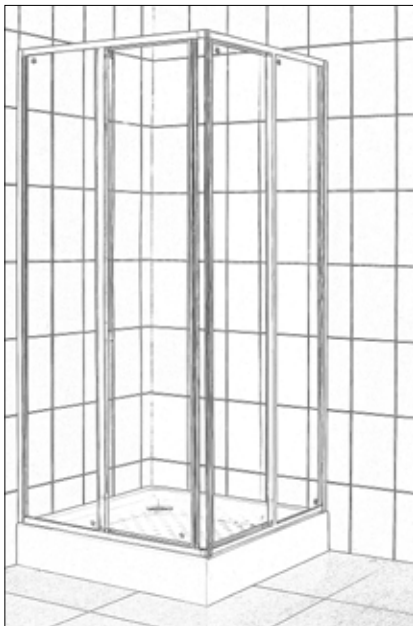

*See matching tray drawing on page 6

HORIZON SHOWER ENCLOSURE

Model Number	Glass Thickness	Size	Matching Tray*
SHEN-2136368	3/8"	35 1/2" x 35 1/2" x 76 3/4"	SHTR-2038380
SHEN-2138388	3/8"	38 1/4" x 38 1/4" x 76 3/4"	SHTR-2041410

*See matching tray drawing on page 3

CORNERVIEW SHOWER ENCLOSURE

Model Number	Size	Matching Tray
SHEN-8134344	34" x 34" x 72 7/8"	SHTR-1036360

*See matching tray drawing on page 2

QWALL-02 SHOWER ENCLOSURE BACK WALL