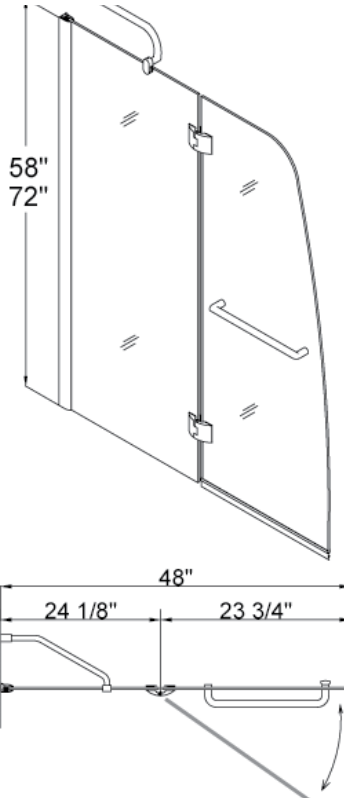

QWALL-03 SHOWER ENCLOSURE BACK WALL

*See matching tray drawing on page 6

ELEGANCE SHOWER DOOR

Model Number	Width Range	Matching Tray
SHDR-4125728	25 1/4" - 27 1/4"	-
SHDR-4127728	27" - 29"	-
SHDR-4128728	28 3/4" - 30 3/4"	-
SHDR-4130728	30 1/2" - 32 1/2"	SHTR-1132320
SHDR-4132728	32 1/4" - 34 1/4"	-
SHDR-4134728	34" - 36"	SHTR-1136360
SHDR-4135728	35 3/4" - 37 3/4"	-
SHDR-4137728	37 1/4" - 39 1/4"	-
SHDR-4139728	39" - 41"	-
SHDR-4140728	40 3/4" - 42 3/4"	-
SHDR-4142728	42 1/2" - 44 1/2"	-
SHDR-4144728	44 1/4" - 46 1/4"	-
SHDR-4146728	46" - 48"	SHTR-1136480
SHDR-4147728	47 3/4" - 49 3/4"	-
SHDR-4149728	49 1/4" - 51 1/4"	-
SHDR-4151728	51" - 53"	-
SHDR-4152728	52 3/4" - 54 3/4"	-
SHDR-4154728	54 1/2" - 56 1/2"	-
SHDR-4156728	56 1/4" - 58 1/4"	-
SHDR-4158728	58" - 60"	SHTR-1130600
		SHTR-1130601
		SHTR-1130602
		SHTR-1132600
		SHTR-1134600
SHDR-4159728	59 3/4" - 61 3/4"	-

ALLURE SHOWER DOOR

Model Number	Width Range	Matching Tray
SHDR-4230728-01	30" - 37"	SHTR-1136360
SHDR-4236728-01	36" - 43"	-
SHDR-4242728-01	42" - 49"	SHTR-1136480
SHDR-4248728-01	48" - 55"	-
SHDR-4254728-01	54" - 61"	SHTR-1130600
		SHTR-1130601
		SHTR-1130602
		SHTR-1132600
		SHTR-1134600
SHDR-4159728	59 3/4" - 61 3/4"	-

*See matching tray drawing on page 6

AQUA SHOWER DOOR

Model Number	Type	Height	Width	Description
SHDR-3148726	Shower	72"	48"	AQUA-C (clear glass)
SHDR-3148586	Tub	58"	48"	AQUA-C (clear glass)
SHDR-3148726	Shower	72"	48"	AQUA-FR1 (frosted)
				AQUA-FR2 (frosted)
SHDR-3148586	Tub	58"	48"	AQUA-FR1 (frosted)
				AQUA-FR2 (frosted)

VISIONS SHOWER DOOR

Model Number	Type	Height	Width Range	Matching Tray
SHDR-1160726	Shower	72"	56" - 60"	SHTR-1130600-00 center drain
				SHTR-1130601-00 left-hand drain
				SHTR-1130602-00 right-hand drain
				SHTR-1132600-00
				SHTR-1134600-00
				SHTR-1136600-00
SHTR-1160586	Tab	58"	56" - 60"	-