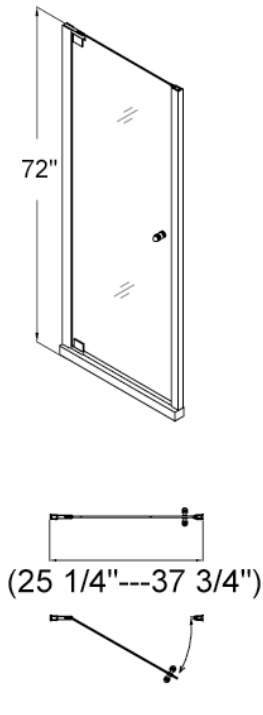

ELEGANCE SHOWER DOOR

Model Number	Width Range	Matching Tray
SHDR-4125728	25 1/4" - 27 1/4"	-
SHDR-4127728	27" - 29"	-
SHDR-4128728	28 3/4" - 30 3/4"	-
SHDR-4130728	30 1/2" - 32 1/2"	SHTR-1132320
SHDR-4132728	32 1/4" - 34 1/4"	-
SHDR-4134728	34" - 36"	SHTR-1136360
SHDR-4135728	35 3/4" - 37 3/4"	-
SHDR-4137728	37 1/4" - 39 1/4"	-
SHDR-4139728	39" - 41"	-
SHDR-4140728	40 3/4" - 42 3/4"	-
SHDR-4142728	42 1/2" - 44 1/2"	-
SHDR-4144728	44 1/4" - 46 1/4"	-
SHDR-4146728	46" - 48"	SHTR-1136480
SHDR-4147728	47 3/4" - 49 3/4"	-
SHDR-4149728	49 1/4" - 51 1/4"	-
SHDR-4151728	51" - 53"	-
SHDR-4152728	52 3/4" - 54 3/4"	-
SHDR-4154728	54 1/2" - 56 1/2"	-
SHDR-4156728	56 1/4" - 58 1/4"	-
SHDR-4158728	58" - 60"	SHTR-1130600
		SHTR-1130601
		SHTR-1130602
		SHTR-1132600
		SHTR-1134600
SHDR-4159728	59 3/4" - 61 3/4"	-