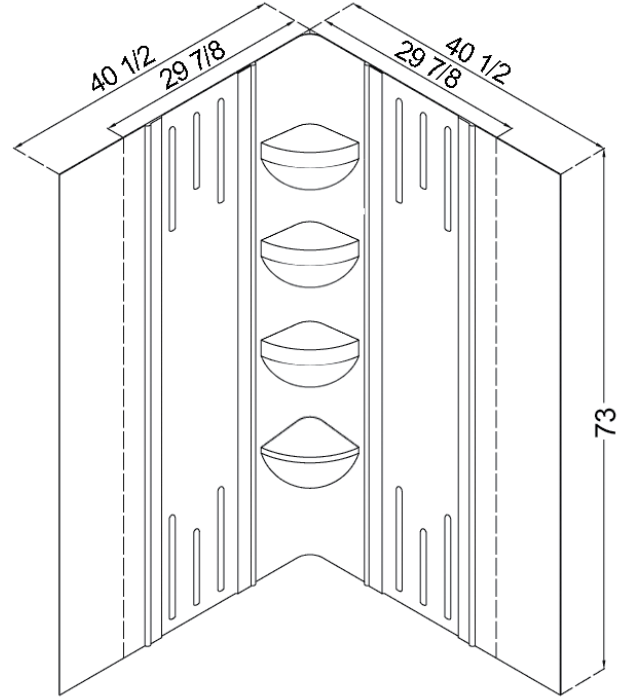

*See matching tray drawing on page 3

CORNERVIEW SHOWER ENCLOSURE

Model Number	Size	Matching Tray
SHEN-8134344	34" x 34" x 72 7/8"	SHTR-1036360

*See matching tray drawing on page 2

QWALL-02 SHOWER ENCLOSURE BACK WALL

QWALL-03 SHOWER ENCLOSURE BACK WALL

*See matching tray drawing on page 6

ELEGANCE SHOWER DOOR

Model Number	Width Range	Matching Tray
SHDR-4125728	25 1/4" - 27 1/4"	-
SHDR-4127728	27" - 29"	-
SHDR-4128728	28 3/4" - 30 3/4"	-
SHDR-4130728	30 1/2" - 32 1/2"	SHTR-1132320
SHDR-4132728	32 1/4" - 34 1/4"	-
SHDR-4134728	34" - 36"	SHTR-1136360
SHDR-4135728	35 3/4" - 37 3/4"	-
SHDR-4137728	37 1/4" - 39 1/4"	-
SHDR-4139728	39" - 41"	-
SHDR-4140728	40 3/4" - 42 3/4"	-
SHDR-4142728	42 1/2" - 44 1/2"	-
SHDR-4144728	44 1/4" - 46 1/4"	-
SHDR-4146728	46" - 48"	SHTR-1136480
SHDR-4147728	47 3/4" - 49 3/4"	-
SHDR-4149728	49 1/4" - 51 1/4"	-
SHDR-4151728	51" - 53"	-
SHDR-4152728	52 3/4" - 54 3/4"	-
SHDR-4154728	54 1/2" - 56 1/2"	-
SHDR-4156728	56 1/4" - 58 1/4"	-
SHDR-4158728	58" - 60"	SHTR-1130600
		SHTR-1130601
		SHTR-1130602
		SHTR-1132600
		SHTR-1134600
SHDR-4159728	59 3/4" - 61 3/4"	-

ALLURE SHOWER DOOR

Model Number	Width Range	Matching Tray
SHDR-4230728-01	30" - 37"	SHTR-1136360
SHDR-4236728-01	36" - 43"	-
SHDR-4242728-01	42" - 49"	SHTR-1136480
SHDR-4248728-01	48" - 55"	-
SHDR-4254728-01	54" - 61"	SHTR-1130600
		SHTR-1130601
		SHTR-1130602
		SHTR-1132600
		SHTR-1134600
SHDR-4159728	59 3/4" - 61 3/4"	-