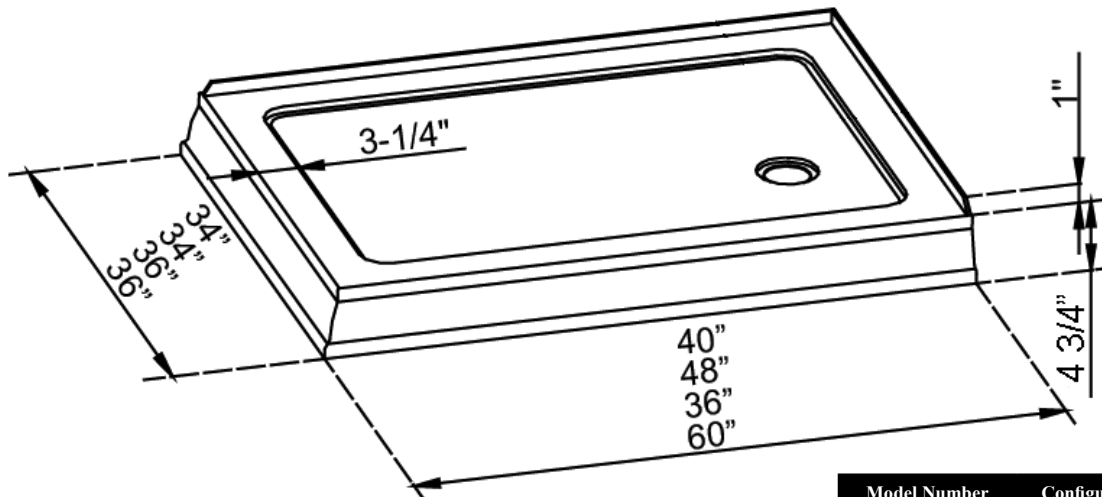

SHOWER ENCLOSURES, DOORS AND TRAYS

Technical Drawings

DreamLine[™]
A BATH AUTHORITY
COMPANY

WWW.BATHAUTHORITY.COM

QUAD SHOWER ENCLOSURE

Model Number	Glass Thickness	Size	Matching Tray
SHEN-1031458	3/8"	30 7/8" x 44 7/8" x 72 7/8"	SHTR-1034481(2)

QUAD / PANORAMA SHOWER ENCLOSURE TRAY

Model Number	Configuration	Size
SHTR-1034401	Left-Hand Drain	34" x 40" x 4 3/4"
SHTR-1034402	Right-Hand Drain	34" x 40" x 4 3/4"
SHTR-1034481	Left-Hand Drain	34" x 48" x 4 3/4"
SHTR-1034482	Right-Hand Drain	34" x 48" x 4 3/4"
SHTR-1036601	Left-Hand Drain	36" x 60" x 4 3/4"
SHTR-1036602	Right-Hand Drain	36" x 60" x 4 3/4"
SHTR-1036360	-	36" x 36" x 4 3/4"

AMAZON SHOWER TRAY (left-hand or right-hand drain)

Model Number	Size
Left-hand Drain SHTR-1130601-00	30" x 60" x 5"
Right-hand Drain SHTR-1130602-00	30" x 60" x 5"

AMAZON SHOWER TRAY (center drain)

Model Number	Size
SHTR-1132320-00	32" x 32" x 5"
SHTR-1136360-00	36" x 36" x 5"
SHTR-1136480-00	36" x 48" x 5"
SHTR-1036603	36" x 60" x 5"