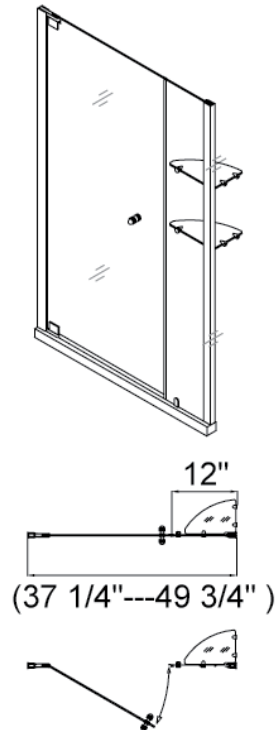

*See matching tray drawing on page 3

CORNERVIEW SHOWER ENCLOSURE

Model Number	Size	Matching Tray
SHEN-8134344	34" x 34" x 72 7/8"	SHTR-1036360

*See matching tray drawing on page 2

QWALL-02 SHOWER ENCLOSURE BACK WALL

QWALL-03 SHOWER ENCLOSURE BACK WALL

*See matching tray drawing on page 6

ELEGANCE SHOWER DOOR

Model Number	Width Range	Matching Tray
SHDR-4125728	25 1/4" - 27 1/4"	-
SHDR-4127728	27" - 29"	-
SHDR-4128728	28 3/4" - 30 3/4"	-
SHDR-4130728	30 1/2" - 32 1/2"	SHTR-1132320
SHDR-4132728	32 1/4" - 34 1/4"	-
SHDR-4134728	34" - 36"	SHTR-1136360
SHDR-4135728	35 3/4" - 37 3/4"	-
SHDR-4137728	37 1/4" - 39 1/4"	-
SHDR-4139728	39" - 41"	-
SHDR-4140728	40 3/4" - 42 3/4"	-
SHDR-4142728	42 1/2" - 44 1/2"	-
SHDR-4144728	44 1/4" - 46 1/4"	-
SHDR-4146728	46" - 48"	SHTR-1136480
SHDR-4147728	47 3/4" - 49 3/4"	-
SHDR-4149728	49 1/4" - 51 1/4"	-
SHDR-4151728	51" - 53"	-
SHDR-4152728	52 3/4" - 54 3/4"	-
SHDR-4154728	54 1/2" - 56 1/2"	-
SHDR-4156728	56 1/4" - 58 1/4"	-
SHDR-4158728	58" - 60"	SHTR-1130600
		SHTR-1130601
		SHTR-1130602
		SHTR-1132600
		SHTR-1134600
SHDR-4159728	59 3/4" - 61 3/4"	-

ALLURE SHOWER DOOR

Model Number	Width Range	Matching Tray
SHDR-4230728-01	30" - 37"	SHTR-1136360
SHDR-4236728-01	36" - 43"	-
SHDR-4242728-01	42" - 49"	SHTR-1136480
SHDR-4248728-01	48" - 55"	-
SHDR-4254728-01	54" - 61"	SHTR-1130600
		SHTR-1130601
		SHTR-1130602
		SHTR-1132600
		SHTR-1134600
SHDR-4159728	59 3/4" - 61 3/4"	-

VISIONS SHOWER DOOR

Model Number	Type	Height	Width Range	Matching Tray
SHDR-1160726	Shower	72"	56" - 60"	SHTR-1130600-00 center drain
				SHTR-1130601-00 left-hand drain
				SHTR-1130602-00 right-hand drain
				SHTR-1132600-00
				SHTR-1134600-00
				SHTR-1136600-00
SHTR-1160586	Tab	58"	56" - 60"	-