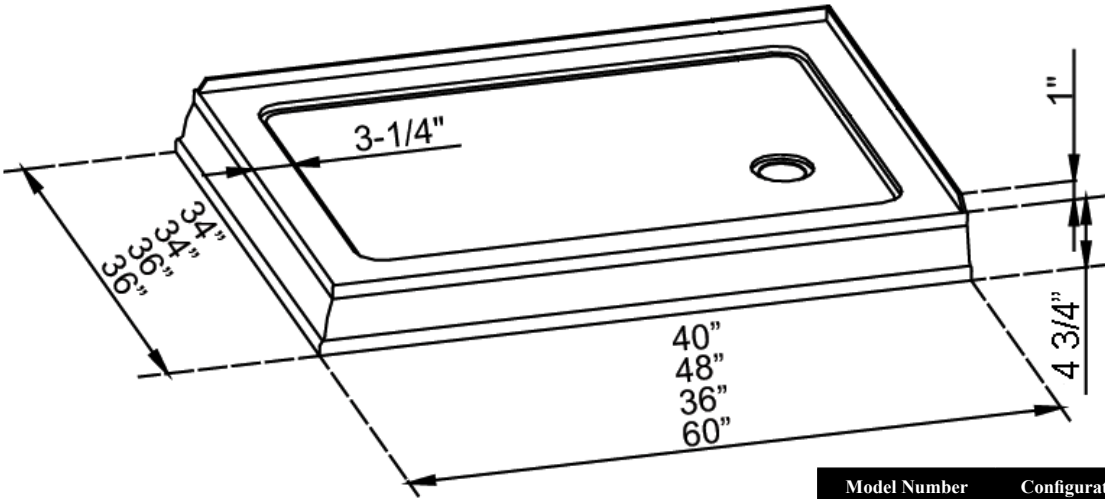

Model Number	Size
SHTR-2038380	38 1/8" x 38 1/8" x 4 1/2"
SHTR-2041410	41" x 41" x 4 1/2"

CRYSTAL SHOWER ENCLOSURE

Model Number	Size	Matching Tray
SHEN-4132326	31 7/8" x 31 7/8" x 72 7/8"	SHTR-4034340
SHEN-4135356	35" x 35" x 72 7/8"	SHTR-4036360
SHEN-4138386	38 3/4" x 38 3/4" x 72 7/8"	SHTR-4040400

CRYSTAL SHOWER ENCLOSURE TRAY

Model Number	Size
SHTR-4034340	33 5/8" x 33 5/8" x 4 3/4"
SHTR-4036360	35 7/8" x 35 7/8" x 4 3/4"
SHTR-4040400	39 5/8" x 39 5/8" x 4 3/4"

VISTA SHOWER ENCLOSURE

Model Number	Size	Matching Tray
SHEN-1134588	33" x 56 5/8" x 72 7/8"	Left-hand configuration
		SHTR-1036601
		Right-hand configuration
		SHTR-1036602

QUAD SHOWER ENCLOSURE TRAY

Model Number	Configuration	Size
SHTR-1034401	Left	34" x 40" x 4 3/4"
SHTR-1034402	Right	34" x 40" x 4 3/4"
SHTR-1034481	Left	34" x 48" x 4 3/4"
SHTR-1034482	Right	34" x 48" x 4 3/4"
SHTR-1036601	Left	36" x 60" x 4 3/4"
SHTR-1036602	Right	36" x 60" x 4 3/4"
SHTR-1036360	-	36" x 36" x 4 3/4"

SECTOR SHOWER ENCLOSURE

Model Number	Size	Matching Tray
SHEN-7031316	30 3/4" x 30 3/4" x 72 7/8"	SHTR-7032320
SHEN-7035356	34 3/4" x 34 3/4" x 72 7/8"	SHTR-7036360

SECTOR / CRESCENT SHOWER ENCLOSURE TRAY