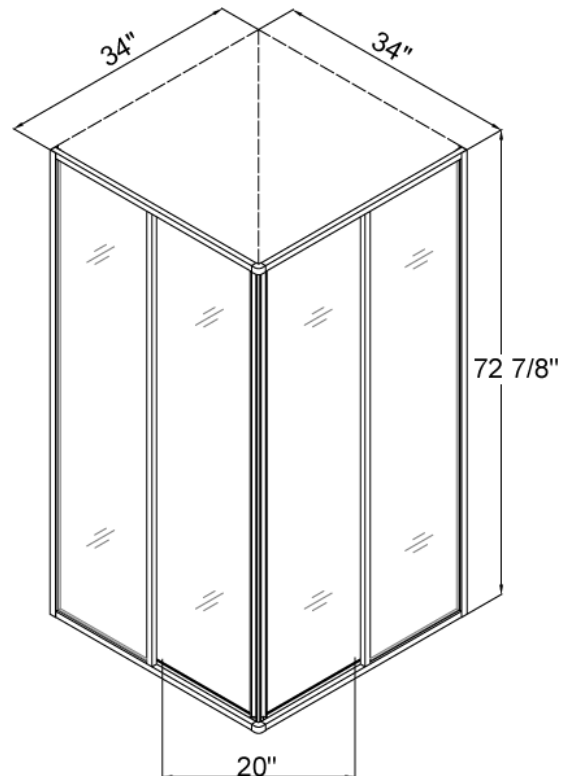

*See matching tray drawing on page 6

HORIZON SHOWER ENCLOSURE

Model Number	Glass Thickness	Size	Matching Tray*
SHEN-2136368	3/8"	35 1/2" x 35 1/2" x 76 3/4"	SHTR-2038380
SHEN-2138388	3/8"	38 1/4" x 38 1/4" x 76 3/4"	SHTR-2041410

*See matching tray drawing on page 3

CORNERVIEW SHOWER ENCLOSURE

Model Number	Size	Matching Tray
SHEN-8134344	34" x 34" x 72 7/8"	SHTR-1036360

*See matching tray drawing on page 2

QWALL-02 SHOWER ENCLOSURE BACK WALL

VISIONS SHOWER DOOR

Model Number	Type	Height	Width Range	Matching Tray
SHDR-1160726	Shower	72"	56" - 60"	SHTR-1130600-00 center drain
				SHTR-1130601-00 left-hand drain
				SHTR-1130602-00 right-hand drain
				SHTR-1132600-00
				SHTR-1134600-00
				SHTR-1136600-00
SHTR-1160586	Tab	58"	56" - 60"	-