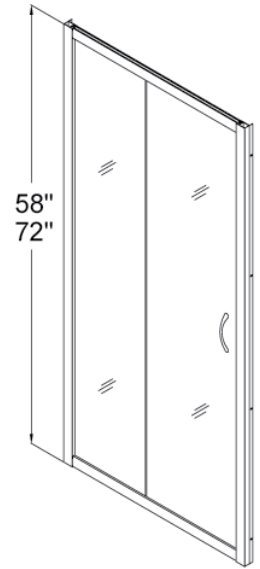

ALLURE SHOWER DOOR

Model Number	Width Range	Matching Tray
SHDR-4230728-01	30" - 37"	SHTR-1136360
SHDR-4236728-01	36" - 43"	-
SHDR-4242728-01	42" - 49"	SHTR-1136480
SHDR-4248728-01	48" - 55"	-
SHDR-4254728-01	54" - 61"	SHTR-1130600
		SHTR-1130601
		SHTR-1130602
		SHTR-1132600
		SHTR-1134600
SHDR-4159728	59 3/4" - 61 3/4"	-

*See matching tray drawing on page 6

AQUA SHOWER DOOR

Model Number	Type	Height	Width	Description
SHDR-3148726	Shower	72"	48"	AQUA-C (clear glass)
SHDR-3148586	Tub	58"	48"	AQUA-C (clear glass)
SHDR-3148726	Shower	72"	48"	AQUA-FR1 (frosted)
				AQUA-FR2 (frosted)
SHDR-3148586	Tub	58"	48"	AQUA-FR1 (frosted)
				AQUA-FR2 (frosted)

VISIONS SHOWER DOOR

Model Number	Type	Height	Width Range	Matching Tray
SHDR-1160726	Shower	72"	56" - 60"	SHTR-1130600-00 center drain
				SHTR-1130601-00 left-hand drain
				SHTR-1130602-00 right-hand drain
				SHTR-1132600-00
				SHTR-1134600-00
				SHTR-1136600-00
SHTR-1160586	Tab	58"	56" - 60"	-

INFINITY SHOWER DOOR

Model Number	Type	Height	Width Range	Matching Tray
SHDR-1060726	Shower	72"	56" - 60"	SHTR-1130600-00 center drain
				SHTR-1130601-00 left-hand drain
				SHTR-1130602-00 right-hand drain
				SHTR-1132600-00
				SHTR-1134600-00
SHDR-1048726	Shower	72"	44" - 48"	SHTR-1136480-00
SHDR-1060586	Tab	58"	56" - 60"	-