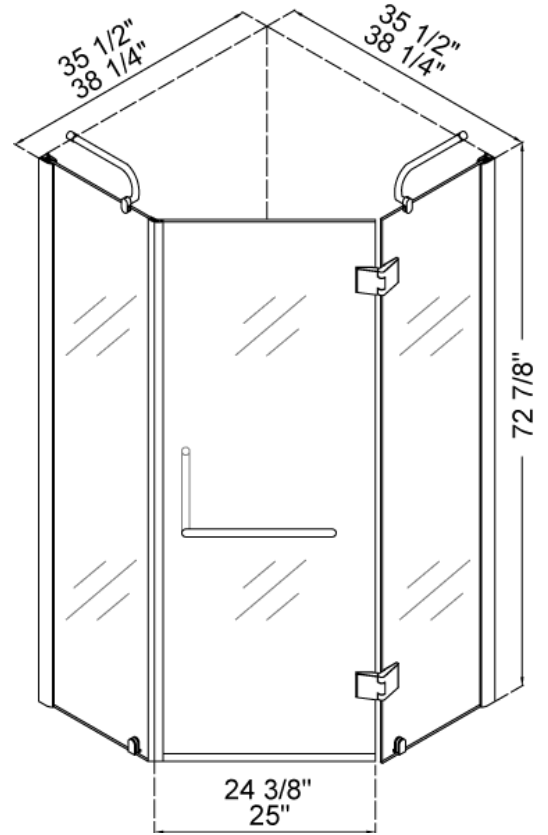

SHOWER ENCLOSURES, DOORS AND TRAYS

Technical Drawings

DreamLine[™]
A BATH AUTHORITY
COMPANY

WWW.BATHAUTHORITY.COM

QUAD SHOWER ENCLOSURE

Model Number	Glass Thickness	Size	Matching Tray
SHEN-1031458	3/8"	30 7/8" x 44 7/8" x 72 7/8"	SHTR-1034481(2)

QUAD / PANORAMA SHOWER ENCLOSURE TRAY

Model Number	Configuration	Size
SHTR-1034401	Left-Hand Drain	34" x 40" x 4 3/4"
SHTR-1034402	Right-Hand Drain	34" x 40" x 4 3/4"
SHTR-1034481	Left-Hand Drain	34" x 48" x 4 3/4"
SHTR-1034482	Right-Hand Drain	34" x 48" x 4 3/4"
SHTR-1036601	Left-Hand Drain	36" x 60" x 4 3/4"
SHTR-1036602	Right-Hand Drain	36" x 60" x 4 3/4"
SHTR-1036360	-	36" x 36" x 4 3/4"

NEO SHOWER ENCLOSURE

Model Number	Glass Thickness	Size	Matching Tray
SHEN-2036368	3/8"	35 1/2" x 35 1/2" x 72 7/8"	SHTR-2038380
SHEN-2038388	3/8"	38 1/4" x 38 1/4" x 72 7/8"	SHTR-2041410

NEO / HORIZON SHOWER ENCLOSURE TRAY

QUAD SHOWER ENCLOSURE TRAY

Model Number	Configuration	Size
SHTR-1034401	Left	34" x 40" x 4 3/4"
SHTR-1034402	Right	34" x 40" x 4 3/4"
SHTR-1034481	Left	34" x 48" x 4 3/4"
SHTR-1034482	Right	34" x 48" x 4 3/4"
SHTR-1036601	Left	36" x 60" x 4 3/4"
SHTR-1036602	Right	36" x 60" x 4 3/4"
SHTR-1036360	-	36" x 36" x 4 3/4"