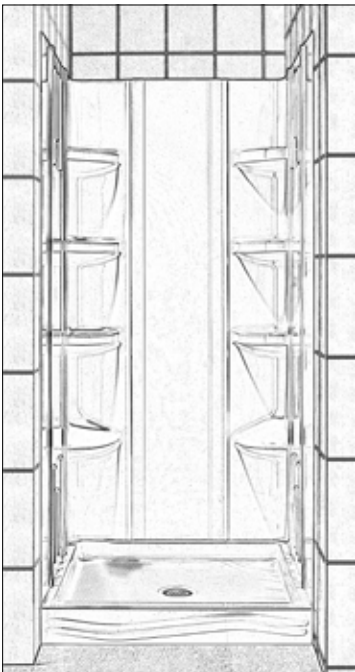

*See matching tray drawing on page 6

HORIZON SHOWER ENCLOSURE

Model Number	Glass Thickness	Size	Matching Tray*
SHEN-2136368	3/8"	35 1/2" x 35 1/2" x 76 3/4"	SHTR-2038380
SHEN-2138388	3/8"	38 1/4" x 38 1/4" x 76 3/4"	SHTR-2041410

*See matching tray drawing on page 3

CORNERVIEW SHOWER ENCLOSURE

Model Number	Size	Matching Tray
SHEN-8134344	34" x 34" x 72 7/8"	SHTR-1036360

*See matching tray drawing on page 2

QWALL-02 SHOWER ENCLOSURE BACK WALL

QWALL-03 SHOWER ENCLOSURE BACK WALL

*See matching tray drawing on page 6

ELEGANCE SHOWER DOOR

Model Number	Width Range	Matching Tray
SHDR-4125728	25 1/4" - 27 1/4"	-
SHDR-4127728	27" - 29"	-
SHDR-4128728	28 3/4" - 30 3/4"	-
SHDR-4130728	30 1/2" - 32 1/2"	SHTR-1132320
SHDR-4132728	32 1/4" - 34 1/4"	-
SHDR-4134728	34" - 36"	SHTR-1136360
SHDR-4135728	35 3/4" - 37 3/4"	-
SHDR-4137728	37 1/4" - 39 1/4"	-
SHDR-4139728	39" - 41"	-
SHDR-4140728	40 3/4" - 42 3/4"	-
SHDR-4142728	42 1/2" - 44 1/2"	-
SHDR-4144728	44 1/4" - 46 1/4"	-
SHDR-4146728	46" - 48"	SHTR-1136480
SHDR-4147728	47 3/4" - 49 3/4"	-
SHDR-4149728	49 1/4" - 51 1/4"	-
SHDR-4151728	51" - 53"	-
SHDR-4152728	52 3/4" - 54 3/4"	-
SHDR-4154728	54 1/2" - 56 1/2"	-
SHDR-4156728	56 1/4" - 58 1/4"	-
SHDR-4158728	58" - 60"	SHTR-1130600
		SHTR-1130601
		SHTR-1130602
		SHTR-1132600
		SHTR-1134600
SHDR-4159728	59 3/4" - 61 3/4"	-

ALLURE SHOWER DOOR

Model Number	Width Range	Matching Tray
SHDR-4230728-01	30" - 37"	SHTR-1136360
SHDR-4236728-01	36" - 43"	-
SHDR-4242728-01	42" - 49"	SHTR-1136480
SHDR-4248728-01	48" - 55"	-
SHDR-4254728-01	54" - 61"	SHTR-1130600
		SHTR-1130601
		SHTR-1130602
		SHTR-1132600
		SHTR-1134600
SHDR-4159728	59 3/4" - 61 3/4"	-