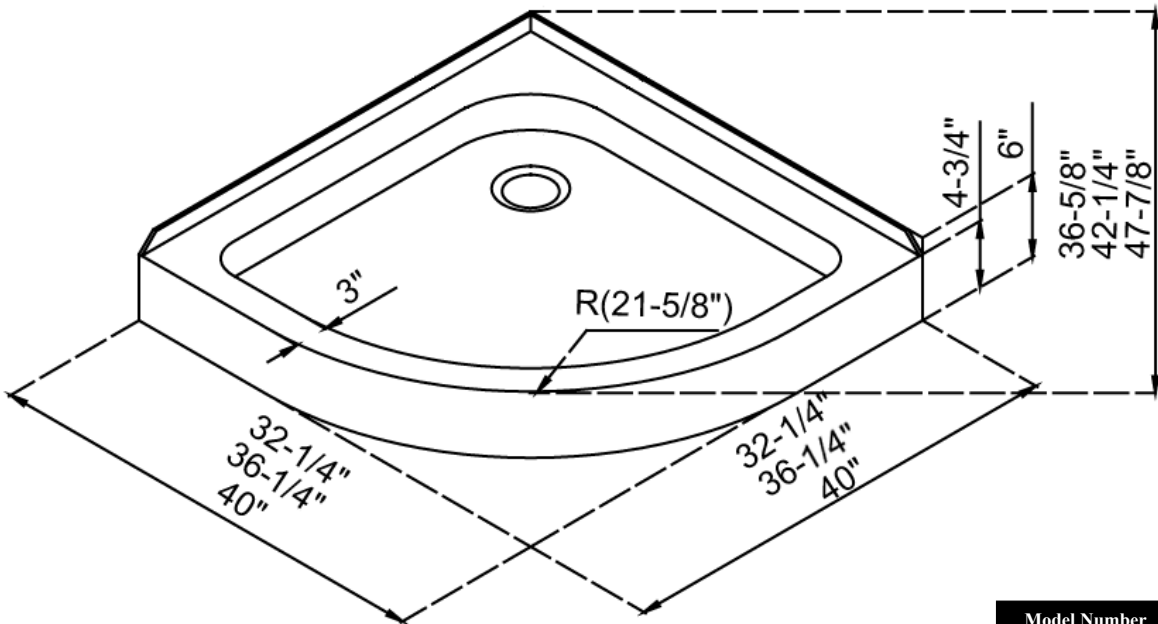

Model Number	Size
SHTR-2038380	38 1/8" x 38 1/8" x 4 1/2"
SHTR-2041410	41" x 41" x 4 1/2"

CRYSTAL SHOWER ENCLOSURE

Model Number	Size	Matching Tray
SHEN-4132326	31 7/8" x 31 7/8" x 72 7/8"	SHTR-4034340
SHEN-4135356	35" x 35" x 72 7/8"	SHTR-4036360
SHEN-4138386	38 3/4" x 38 3/4" x 72 7/8"	SHTR-4040400

QUAD SHOWER ENCLOSURE TRAY

Model Number	Configuration	Size
SHTR-1034401	Left	34" x 40" x 4 3/4"
SHTR-1034402	Right	34" x 40" x 4 3/4"
SHTR-1034481	Left	34" x 48" x 4 3/4"
SHTR-1034482	Right	34" x 48" x 4 3/4"
SHTR-1036601	Left	36" x 60" x 4 3/4"
SHTR-1036602	Right	36" x 60" x 4 3/4"
SHTR-1036360	-	36" x 36" x 4 3/4"

SECTOR SHOWER ENCLOSURE

Model Number	Size	Matching Tray
SHEN-7031316	30 3/4" x 30 3/4" x 72 7/8"	SHTR-7032320
SHEN-7035356	34 3/4" x 34 3/4" x 72 7/8"	SHTR-7036360

SECTOR / CRESCENT SHOWER ENCLOSURE TRAY

Model Number	Size
SHTR-7032320	32 1/4" x 32 1/4" x 4 3/4"
SHTR-7036360	36 1/4" x 36 1/4" x 4 3/4"
SHTR-7040400	40" x 40" x 4 3/4"

CIRCO SHOWER ENCLOSURE

Model Number	Size	Matching Tray
SHEN-5034416	33 7/8" x 39 3/8" x 72 7/8"	SHTR-5036430