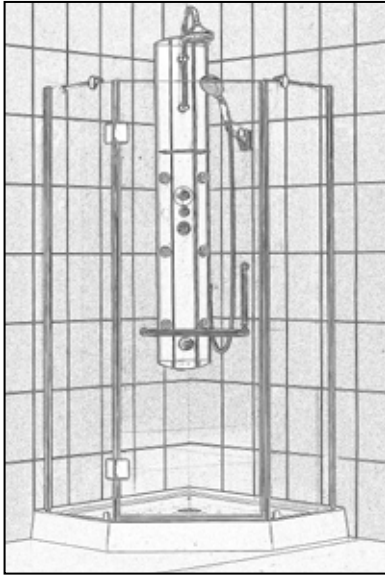

NEO SHOWER ENCLOSURE

Model Number	Glass Thickness	Size	Matching Tray
SHEN-2036368	3/8"	35 1/2" x 35 1/2" x 72 7/8"	SHTR-2038380
SHEN-2038388	3/8"	38 1/4" x 38 1/4" x 72 7/8"	SHTR-2041410