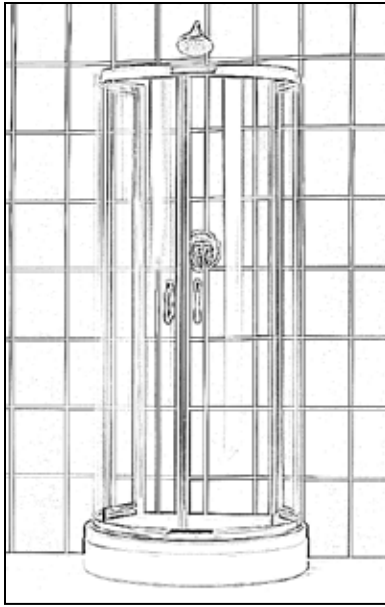

QUAD SHOWER ENCLOSURE TRAY

Model Number	Configuration	Size
SHTR-1034401	Left	34" x 40" x 4 3/4"
SHTR-1034402	Right	34" x 40" x 4 3/4"
SHTR-1034481	Left	34" x 48" x 4 3/4"
SHTR-1034482	Right	34" x 48" x 4 3/4"
SHTR-1036601	Left	36" x 60" x 4 3/4"
SHTR-1036602	Right	36" x 60" x 4 3/4"
SHTR-1036360	-	36" x 36" x 4 3/4"

SECTOR SHOWER ENCLOSURE

Model Number	Size	Matching Tray
SHEN-7031316	30 3/4" x 30 3/4" x 72 7/8"	SHTR-7032320
SHEN-7035356	34 3/4" x 34 3/4" x 72 7/8"	SHTR-7036360

SECTOR / CRESCENT SHOWER ENCLOSURE TRAY

Model Number	Size
SHTR-7032320	32 1/4" x 32 1/4" x 4 3/4"
SHTR-7036360	36 1/4" x 36 1/4" x 4 3/4"
SHTR-7040400	40" x 40" x 4 3/4"

CIRCO SHOWER ENCLOSURE

Model Number	Size	Matching Tray
SHEN-5034416	33 7/8" x 39 3/8" x 72 7/8"	SHTR-5036430

CIRCO SHOWER ENCLOSURE TRAY

Model Number	Size
SHTR-5036430	36 3/8" x 42 3/4" x 4 3/4"

PANORAMA SHOWER ENCLOSURE

Model Number	Glass Thickness	Size	Matching Tray*
SHEN-1134348	3/8"	34" x 34" x 76 3/4"	SHTR-1036360
SHEN-1131378	3/8"	30 7/8" x 36 7/8" x 76 3/4"	SHTR-1034401(2)
SHEN-1131458	3/8"	30 7/8" x 44 7/8" x 76 3/4"	SHTR-1034481(2)