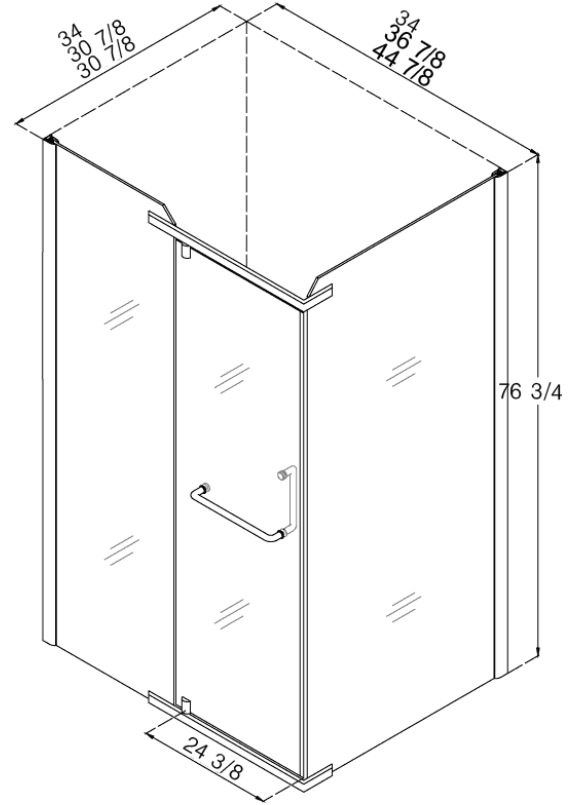

SECTOR SHOWER ENCLOSURE

Model Number	Size	Matching Tray
SHEN-7031316	30 3/4" x 30 3/4" x 72 7/8"	SHTR-7032320
SHEN-7035356	34 3/4" x 34 3/4" x 72 7/8"	SHTR-7036360

SECTOR / CRESCENT SHOWER ENCLOSURE TRAY

Model Number	Size
SHTR-7032320	32 1/4" x 32 1/4" x 4 3/4"
SHTR-7036360	36 1/4" x 36 1/4" x 4 3/4"
SHTR-7040400	40" x 40" x 4 3/4"

CIRCO SHOWER ENCLOSURE

Model Number	Size	Matching Tray
SHEN-5034416	33 7/8" x 39 3/8" x 72 7/8"	SHTR-5036430

CIRCO SHOWER ENCLOSURE TRAY

Model Number	Size
SHTR-5036430	36 3/8" x 42 3/4" x 4 3/4"

PANORAMA SHOWER ENCLOSURE

Model Number	Glass Thickness	Size	Matching Tray*
SHEN-1134348	3/8"	34" x 34" x 76 3/4"	SHTR-1036360
SHEN-1131378	3/8"	30 7/8" x 36 7/8" x 76 3/4"	SHTR-1034401(2)
SHEN-1131458	3/8"	30 7/8" x 44 7/8" x 76 3/4"	SHTR-1034481(2)