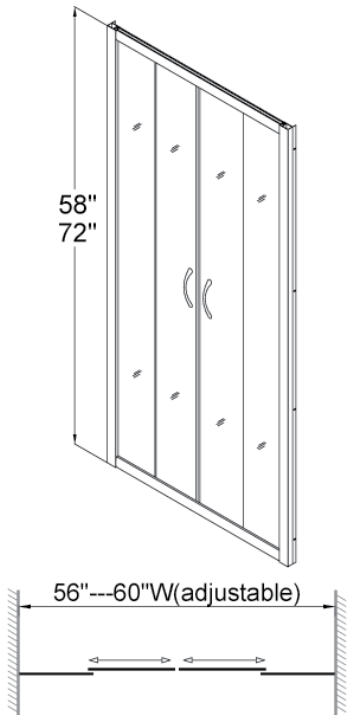

ALLURE SHOWER DOOR

Model Number	Width Range	Matching Tray
SHDR-4230728-01	30" - 37"	SHTR-1136360
SHDR-4236728-01	36" - 43"	-
SHDR-4242728-01	42" - 49"	SHTR-1136480
SHDR-4248728-01	48" - 55"	-
SHDR-4254728-01	54" - 61"	SHTR-1130600
		SHTR-1130601
		SHTR-1130602
		SHTR-1132600
		SHTR-1134600
SHDR-4159728	59 3/4" - 61 3/4"	-

*See matching tray drawing on page 6

AQUA SHOWER DOOR

Model Number	Type	Height	Width	Description
SHDR-3148726	Shower	72"	48"	AQUA-C (clear glass)
SHDR-3148586	Tub	58"	48"	AQUA-C (clear glass)
SHDR-3148726	Shower	72"	48"	AQUA-FR1 (frosted)
				AQUA-FR2 (frosted)
SHDR-3148586	Tub	58"	48"	AQUA-FR1 (frosted)
				AQUA-FR2 (frosted)

VISIONS SHOWER DOOR

Model Number	Type	Height	Width Range	Matching Tray
SHDR-1160726	Shower	72"	56" - 60"	SHTR-1130600-00 center drain
				SHTR-1130601-00 left-hand drain
				SHTR-1130602-00 right-hand drain
				SHTR-1132600-00
				SHTR-1134600-00
				SHTR-1136600-00
SHTR-1160586	Tab	58"	56" - 60"	-

INFINITY SHOWER DOOR

Model Number	Type	Height	Width Range	Matching Tray
SHDR-1060726	Shower	72"	56" - 60"	SHTR-1130600-00 center drain
				SHTR-1130601-00 left-hand drain
				SHTR-1130602-00 right-hand drain
				SHTR-1132600-00
				SHTR-1134600-00
SHDR-1048726	Shower	72"	44" - 48"	SHTR-1136480-00
SHDR-1060586	Tab	58"	56" - 60"	-