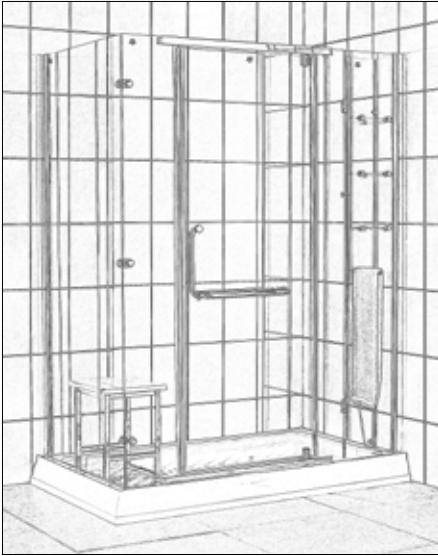

Model Number	Size
SHTR-2038380	38 1/8" x 38 1/8" x 4 1/2"
SHTR-2041410	41" x 41" x 4 1/2"

CRYSTAL SHOWER ENCLOSURE

Model Number	Size	Matching Tray
SHEN-4132326	31 7/8" x 31 7/8" x 72 7/8"	SHTR-4034340
SHEN-4135356	35" x 35" x 72 7/8"	SHTR-4036360
SHEN-4138386	38 3/4" x 38 3/4" x 72 7/8"	SHTR-4040400

CRYSTAL SHOWER ENCLOSURE TRAY

Model Number	Size
SHTR-4034340	33 5/8" x 33 5/8" x 4 3/4"
SHTR-4036360	35 7/8" x 35 7/8" x 4 3/4"
SHTR-4040400	39 5/8" x 39 5/8" x 4 3/4"

VISTA SHOWER ENCLOSURE

Model Number	Size	Matching Tray
SHEN-1134588	33" x 56 5/8" x 72 7/8"	Left-hand configuration
		SHTR-1036601
		Right-hand configuration
		SHTR-1036602

QUAD SHOWER ENCLOSURE TRAY

Model Number	Configuration	Size
SHTR-1034401	Left	34" x 40" x 4 3/4"
SHTR-1034402	Right	34" x 40" x 4 3/4"
SHTR-1034481	Left	34" x 48" x 4 3/4"
SHTR-1034482	Right	34" x 48" x 4 3/4"
SHTR-1036601	Left	36" x 60" x 4 3/4"
SHTR-1036602	Right	36" x 60" x 4 3/4"
SHTR-1036360	-	36" x 36" x 4 3/4"