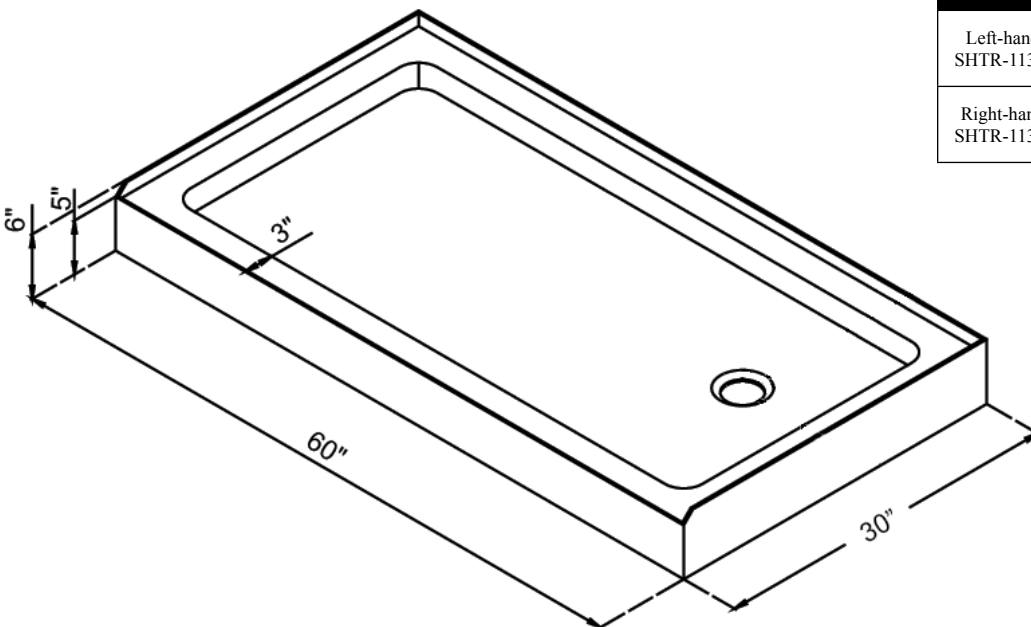

AMAZON SHOWER TRAY (left-hand or right-hand drain)

Model Number	Size
Left-hand Drain SHTR-1130601-00	30" x 60" x 5"
Right-hand Drain SHTR-1130602-00	30" x 60" x 5"