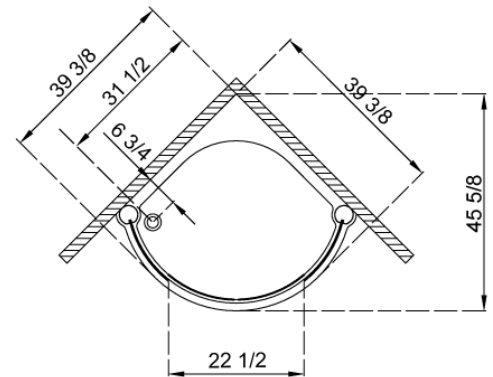

OCEANA JETTED STEAM SHOWER