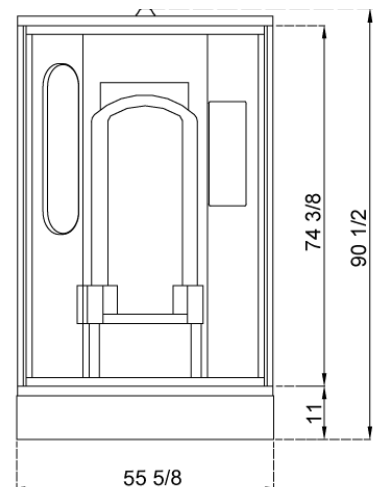

NIAGARA JETTED STEAM SHOWER