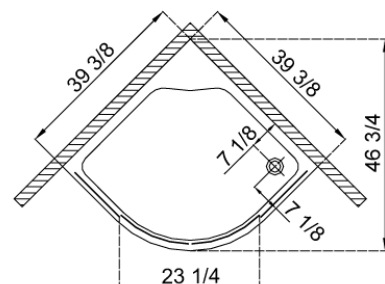

NIAGARA JETTED STEAM SHOWER