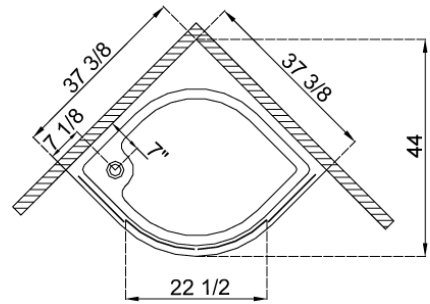

ATLANTICA JETTED STEAM SHOWER