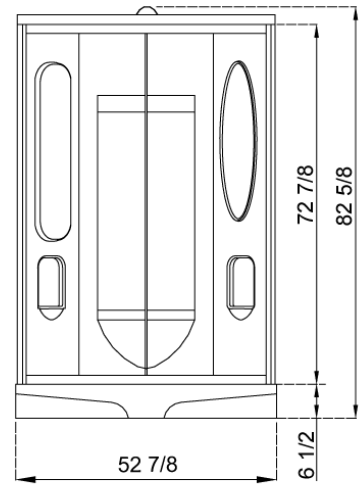

ATLANTICA JETTED STEAM SHOWER