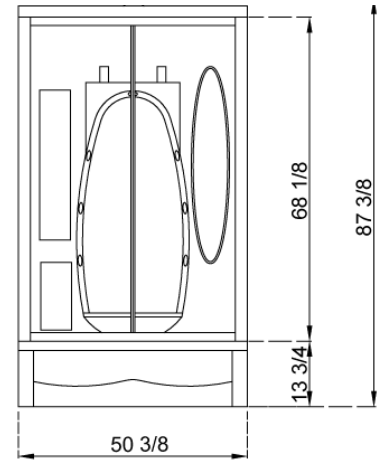

OCEANA JETTED STEAM SHOWER