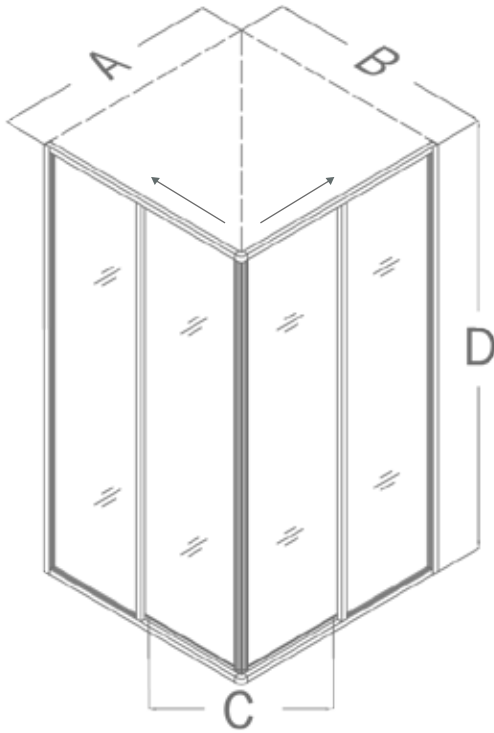

CORNERVIEW™ SHOWER ENCLOSURE

DREAMLINE™
dream in style

The CORNERVIEW shower enclosure is a perfect combination of solid construction and timeless design. Corner installation provides an effective solution to maximize space. The four panel configuration includes two corner-opening sliding doors to create a spacious walk through. The simple architectural form of the enclosure boasts clean modern lines. This streamlined look will work with any décor from ultra-modern to traditional.

OPTIONAL SLIMLINE SHOWER BASE

A	B	C WALK IN	D
34-1/2"	34-1/2"	20-3/4"	72"

- Space saving shower enclosure design
- 5/32" (4mm) clear tempered glass
- Chrome hardware finish
- Two sliding panels create unique corner opening flanked by two stationary panels
- Full length magnetic door latch
- High quality anodized aluminum wall profiles and guide rails
- Must be installed against finished walls
- Out-of-plumb installation adjustability up to 1/4" for each wall profile
- Optional SlimLine™ base and backwalls