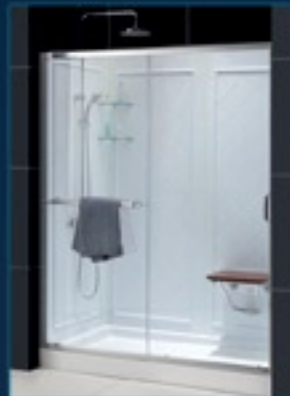

TUB DOOR WITH BACKWALL

DreamLine carries a line of durable and attractive backwall panels to be purchased separately or as a "kit". The kits are efficient and cost-effective, pairing some of our popular doors and enclosures with matching backwall units. The easy-to-maintain Acrylic/ABS panels are designed to be installed over an existing solid surface (not directly to studs) and may be trimmed-to-size. There are two styles available and both styles offer a size compatible for a Tub-to-Shower conversion project. QWALL-2 and QWALL-3 have a streamlined design with integrated shelves. QWALL-4, QWALL-5 and QWALL-TUB have a charming tile pattern and two integrated glass shelves.

SHOWER ENCLOSURE  
WITH QWALL-2

QWALL-3

SHOWER ENCLOSURE  
WITH QWALL-4

QWALL-5

**TUB DOOR & BACKWALL KITS**

**DUET**  
DOOR & QWALL-TUB

**INFINITY**  
DOOR & QWALL-TUB

**INFINITY PLUS**  
DOOR & QWALL-TUB

**VISIONS**  
DOOR & QWALL-TUB

**SHOWER DOOR & BACKWALL KITS**

**BUTTERFLY DOOR**  
QWALL-5 & BASE

**INFINITY DOOR**  
QWALL-3 & BASE

**INFINITY PLUS DOOR**  
QWALL-5 & BASE

**VISIONS DOOR**  
QWALL-3 & BASE

**SHOWER ENCLOSURE & BACKWALL KITS**

**NEO ENCLOSURE**  
QWALL-2 & BASE

**QUAD ENCLOSURE**  
QWALL-2 & BASE

**SECTOR ENCLOSURE**  
QWALL-2 & BASE

**SPARKLE ENCLOSURE**  
QWALL-4 & BASE

More information on DreamLine™ Acrylic Backwalls visit [www.BathAuthority.com](http://www.BathAuthority.com)