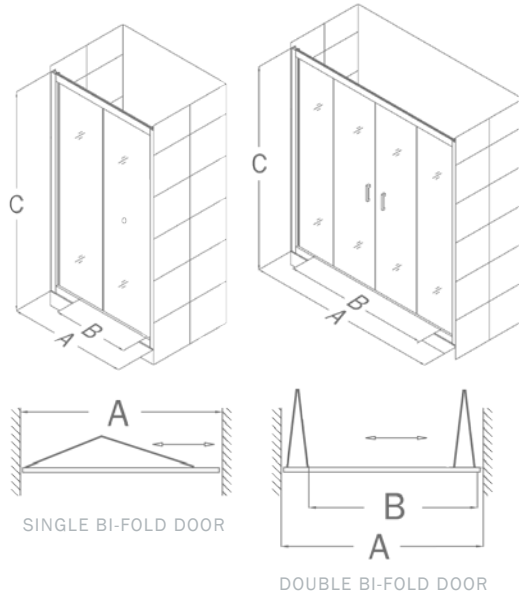

# BUTTERFLY™ SHOWER DOOR

**DREAMLINE™**  
dream in style

The **BUTTERFLY** collection of shower doors offers a beautiful frameless design paired with space saving bi-fold action. This collection includes options with a single bi-fold door for smaller shower door openings or a combination of two bi-fold doors for wider openings. The smart bi-fold action allows the panels to slide and fold creating an ample walk-in opening to maximize space. Wall profiles provide a flexible installation with adjustment for width and out-of-plumb walls.

A	B WALK IN	C
<b>SINGLE BI-FOLD</b>		
30 - 31-1/2"	20"	72"
34 - 35-1/2"	23"	72"
<b>DOUBLE BI-FOLD</b>		
58 - 59-1/2"	47"	72"

SINGLE BI-FOLD DOOR

- Space-saving frameless bi-fold door
- 1/4" (6mm) tempered clear glass
- Chrome hardware finish
- Solid brass hinges
- Anodized aluminum profiles & guide rails
- Reversible for right or left door opening
- Out-of-plumb and width adjustment up to 3/4" on each side
- Optional shower base & backwalls