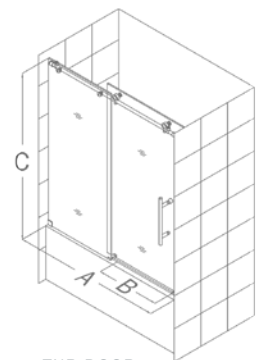

TUB DOOR

STAINLESS STEEL WHEEL ASSEMBLY

- Advanced fully frameless glass design
- 3/8" (10mm) thick tempered clear glass
- Stainless steel hardware available in polished or brushed finish
- Effortless single sliding door operation
- Anti-splash lip prevents water spills
- Exclusive DreamLine ClearGlass protective anti-limescale coating
- Reversible for right or left door opening
- Shower door width can be adjusted during installation up to 4"
- No adjustment for out-of-plumb walls
- Optional SlimLine™ shower base available
- Requires a minimum shower threshold depth of 2-3/4"
- **Professional installation required**

SHOWER DOOR

TUB DOOR

A	B WALK IN	C
56 - 59"	22 - 25"	62" TUB
44 - 48"	16 - 20"	76" SHOWER
56 - 60"	22 - 26"	76" SHOWER