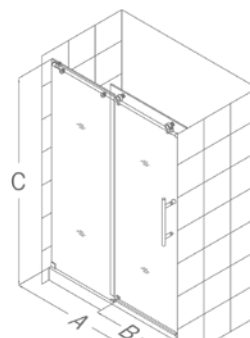

Exclusive factory applied DreamLine™ ClearGlass™ coating provides superior protection by preventing mineral deposits, soap film and dirt from forming on the glass.

ENIGMA-X™ SHOWER & TUB DOOR

The ENIGMA-X sliding tub and shower doors are the epitome of style, innovation and quality. The sleek fully frameless design and high functioning performance deliver the look and feel of custom glass at an exceptional value. The impressive 3/8" thick tempered glass is treated with DreamLine exclusive ClearGlass™ protective coating for superior protection and easy maintenance. The substantial stainless steel hardware is the perfect marriage of urban style and effortless operation. Take your bathroom design to the limit with the high quality and sublime styling of the ENIGMA-X sliding tub and shower doors.

TUB DOOR

STAINLESS STEEL WHEEL ASSEMBLY

- Advanced fully frameless glass design
- 3/8" (10mm) thick tempered clear glass
- Stainless steel hardware available in polished or brushed finish
- Effortless single sliding door operation
- Anti-splash lip prevents water spills
- Exclusive DreamLine ClearGlass protective anti-limescale coating
- Reversible for right or left door opening
- Shower door width can be adjusted during installation up to 4"
- No adjustment for out-of-plumb walls
- Optional SlimLine™ shower base available
- Requires a minimum shower threshold depth of 2-3/4"
- **Professional installation required**

SHOWER DOOR

TUB DOOR

A	B WALK IN	C
56 - 59"	22 - 25"	62" TUB
44 - 48"	16 - 20"	76" SHOWER
56 - 60"	22 - 26"	76" SHOWER