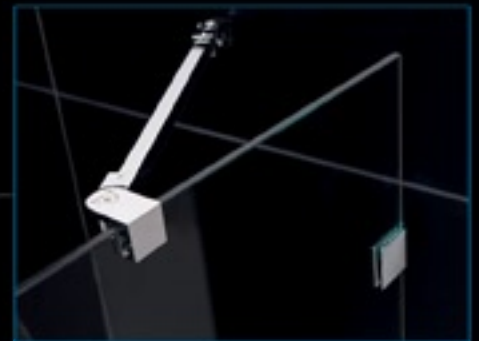

The shower enclosures of our NEO™ collection have a unique corner installation design to save space while creating a beautiful focal point. The NEOLUX™ model offers the sophisticated look of completely frameless glass. The NEO is a semi-frameless model that installs with innovative wall profiles and a wall-attached support bar. The HORIZON™ has a semi-frameless design and pivot operation.

## NEOLUX

- Frameless glass design
- Self-closing hinged door
- 3/8" (10mm) tempered clear glass
- Wall mounted brackets
- Available in chrome or brushed nickel finish
- Designed for corner installation against finished walls
- Reversible installation for right or left door opening
- Optional DreamLine fiberglass reinforced acrylic base

NEOLUX™ SHOWER ENCLOSURE SHOWN WITH OPTIONAL LOW PROFILE SHOWER BASE

**NEO**

SHOWER ENCLOSURE WITH OPTIONAL BASE

**HORIZON**

SHOWER ENCLOSURE WITH OPTIONAL BASE

**NEO BASE**

38-1/8 x 38-1/8 x 4-1/2 – SHTR-2038380  
41 x 41 x 4-1/2 – SHTR-2041410