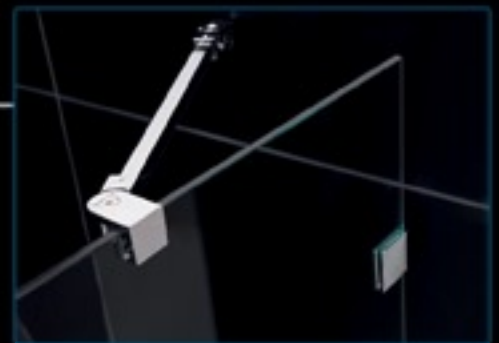

The QUAD™ Collection from DreamLine is a selection of shower enclosures designed to create a rectangular shower space with a corner installation. The QUAD LUX™ shower enclosure is crafted from premium 3/8" thick tempered glass and is completely frameless for a custom glass look. The QUAD shower enclosure is semi-frameless and installs with innovative wall profiles and a wall-attached support bar. The PANORAMA™ shower enclosure has a semi-frameless design that operates on a smart pivot mechanism. Both the QUAD and the PANORAMA models are made with quality 5/16" tempered glass.

SUPPORT BAR & BRACKET

QUADLUX

- Frameless glass design
- Self-closing solid brass hinges
- 3/8" (10mm) thick clear tempered glass
- Wall mounted brackets and support bars for stationary glass
- Reversible for right or left door opening
- Designed to install against finished walls
- Available in chrome & brushed nickel finish
- Optional fiberglass reinforced acrylic base

QUADLUX™ SHOWER ENCLOSURE SHOWN WITH OPTIONAL SHOWER BASE

QUAD

SHOWER ENCLOSURE WITH OPTIONAL BASE

- Semi-frameless glass design with top bar
- Hinged door with full length magnetic door latch
- Anodized aluminum wall profiles
- Visible fixtures in chrome finish
- Reversible for right or left door opening

PANORAMA

SHOWER ENCLOSURE WITH OPTIONAL BASE

- Semi-frameless design
- Pivot door with full length magnetic door latch
- Anodized aluminum wall profiles
- Visible fixtures in chrome or brushed nickel finish
- Reversible for right or left door opening