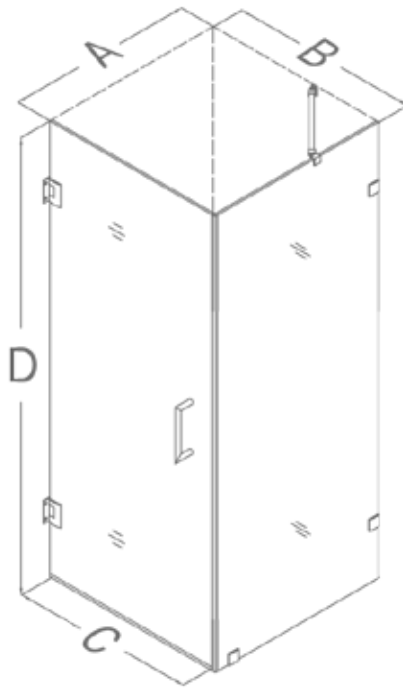

# SHOWER ENCLOSURE RADIANCE™

THE SHOWER ENCLOSURE THAT SHINES WITH A FULLY FRAMELESS DESIGN

The **RADIANCE** shower enclosure will impress with the fluid style of completely frameless glass design. Premium thick tempered glass combined with high quality solid brass hardware deliver the rich look of custom glass at an incredible value. Let the **RADIANCE** frameless shower enclosure shine in your bathroom renovation with a streamlined design and elegant touches.

SHOWN WITH OPTIONAL SLIMLINE BASE

- Fully frameless glass shower door design
- 3/8" (10mm) thick tempered clear glass
- Chrome or brushed nickel hardware finish
- Solid brass wall mount self-closing hinges
- Reversible for right / left corner installation
- Radiance shower enclosure has no adjustability for out-of-plumb walls
- Precise width measurement of finished opening required
- Optional SlimLine™ shower base available