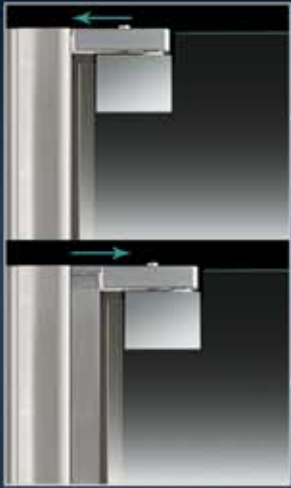

DreamLine™ ELEGANCE shower doors are designed to fit a variety of opening from 25 1/4" up to 61 3/4". Each ELEGANCE door is made of thick 3/8" clear tempered glass in combination with aluminum wall profiles. ELEGANCE door finish options include chrome and brushed nickel. Unique design of the wall profiles allows each door to be adjusted by up to 2" inches, accommodating a variety of openings and small variations in side walls. Doors 37 3/4" - 49 3/4" require a 12" stationary side panel with two integrated glass shelves. Larger ELEGANCE doors from 49 1/4" to 61 3/4" use a 24" stationary side panel with two integrated glass shelves. ELEGANCE doors are reversible for right or left installation. Optional Acrylic/ABS shower back wall kits and single threshold Acrylic shower bases are also available in a variety of sizes to complete your project.

ELEGANCE

- 3/8" tempered clear glass
- Reversible for "Right" or "Left" opening
- Unique adjustable anodized aluminum wall profiles allow for up to 2" width and out-of-plumb adjustment
- Additional stationary side glass panel with 2 shelves for doors larger than 37"
- Fixtures in chrome and brushed nickel
- Optional single threshold fiberglass reinforced Acrylic/ABS base
- Optional Acrylic/ABS back wall kit

Shown with Optional
Shower Base

Adjustable Anodized Aluminum Wall Profiles with Pivot

Door Handle

Available Finishes

Glass Shelves

Optional Shower Base

Model Number	Width Range	Suggested Base
SHDR-4125728	25 1/4" - 27 1/4"	
SHDR-4127728	27" - 29"	
SHDR-4128728	28 3/4" - 30 3/4"	SHTR-1132320
SHDR-4130728	30 1/2" - 32 1/2"	
SHDR-4132728	32 1/4" - 34 1/4"	
SHDR-4134728	34" - 36"	SHTR-1136360
SHDR-4135728	35 3/4" - 37 3/4"	