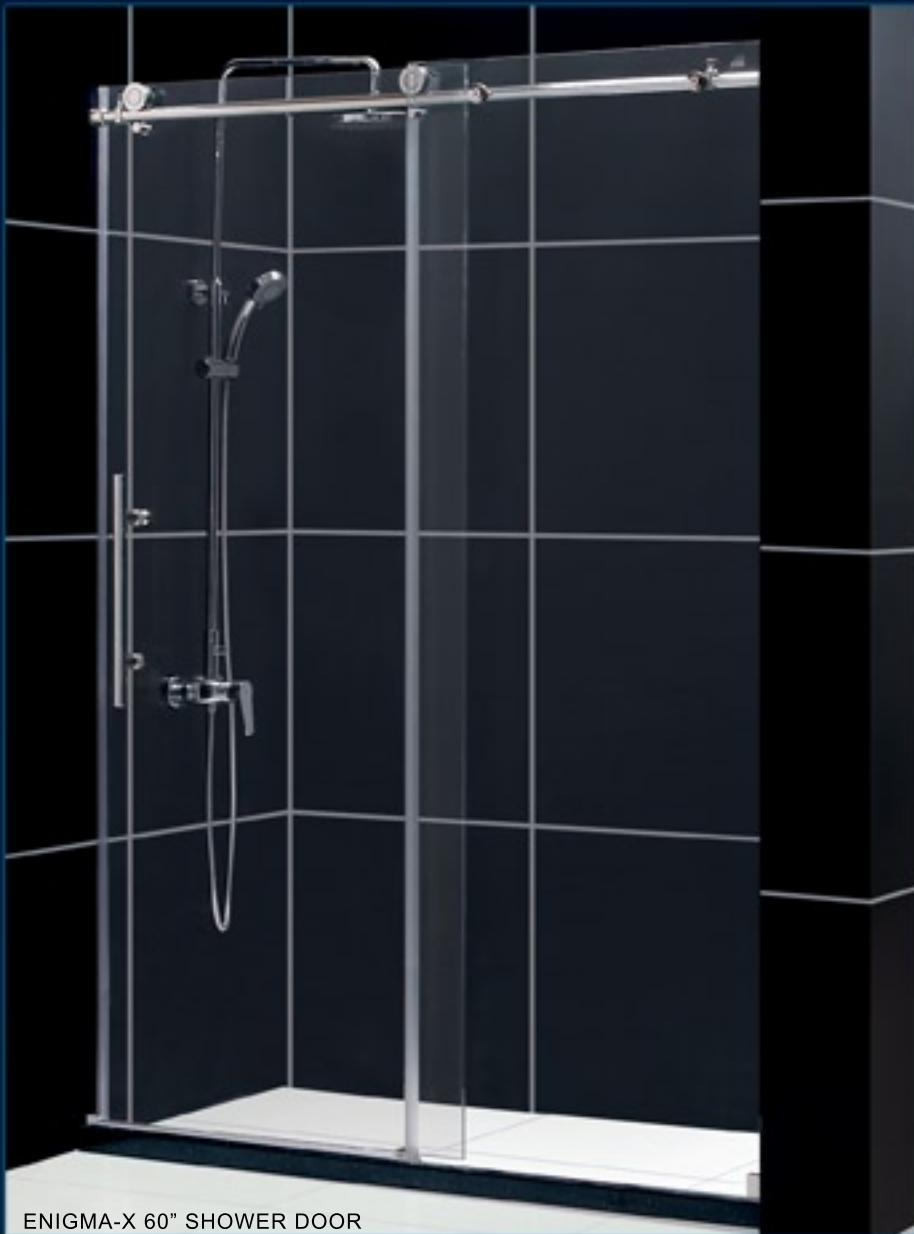

- Completely frameless glass design
- Effortless sliding door operation
- 3/8" (10mm) thick clear tempered glass
- DreamLine exclusive *ClearGlass* protective anti-limescale coating
- Stainless steel hardware available in polished or brushed finish
- Reversible for left or right door opening installation
- Available for:
 - Tub
 - Shower
 - Shower Enclosure

ENIGMA-X™ SHOWER ENCLOSURE SHOWN WITH OPTIONAL BASE & TEAK SEAT

The exclusive factory applied DreamLine *ClearGlass*™ coating provides superior protection as it prevents mineral deposits, spotting, soap film and dirt from forming on the shower glass.

The shower doors and enclosures from the ENIGMA-X collection have a unique frameless design delivers the look of custom glass at an amazing value. The substantial stainless steel hardware includes innovative large wheel assemblies that glide effortlessly across the perfectly engineered track. All models are crafted from premium 3/8" thick glass which is factory treated with exclusive ClearGlass for superior glass protection and easy maintenance.

ENIGMA-X 48" W
SHOWN WITH OPTIONAL BASE

ENIGMA-X 60" SHOWER DOOR

Stainless Steel Wheel
Assembly & Bar Track

Stainless Steel
Wheel Detail

ENIGMA-X 58" SHOWER DOOR

ENIGMA-X SELECTION GUIDE								
Model Number	Type	Dimensions			Finish		Optional Matching Base	Other Accessories
		Width	Height	Depth	-07	-08		
SHEN-61344810	Shower Enclosure	48-3/8"	76"	31-5/8"	✓	✓	SHTR-1034481 SHTR-1034482	-
SHEN-61366010	Shower Enclosure	60-3/8"	76"	33-5/8"	✓	✓	SHTR-1036601 SHTR-1036602	SHST-01-TK SHST-01-PL
SHDR-61487610	Shower Door	44" - 48"	76"	-	✓	✓	SHTR-1136480	-
SHDR-61607610	Shower Door	56" - 60"	76"	-	✓	✓	Any Amazon Base	SHST-01-TK SHST-01-PL
SHDR-61606210	Tub Door	56" - 59"	62"	-	✓	✓	-	-