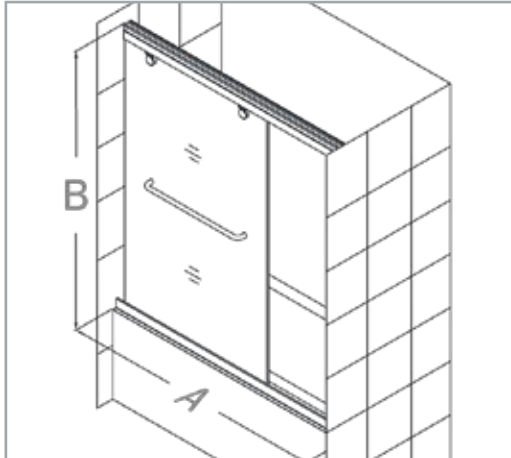

# TORERO™ TUB DOOR

**DREAMLINE™**  
dream in style

The uniquely simple one panel concept of the **TORERO** sliding tub door creates a clean minimalist look for your bathroom makeover. The **TORERO** combines premium 3/8" thick tempered glass with a sleek frameless design. The single sliding tub door glides effortlessly across the top and bottom rails, making the bath tub accessible from either side.

- Single panel sliding door
- Unique "no-wall profile" design creates frameless look
- 3/8" (10mm) thick tempered clear glass
- Anodized aluminum guiderails
- Chrome hardware
- Integrated towel bar
- No adjustment for out-of-plumb walls