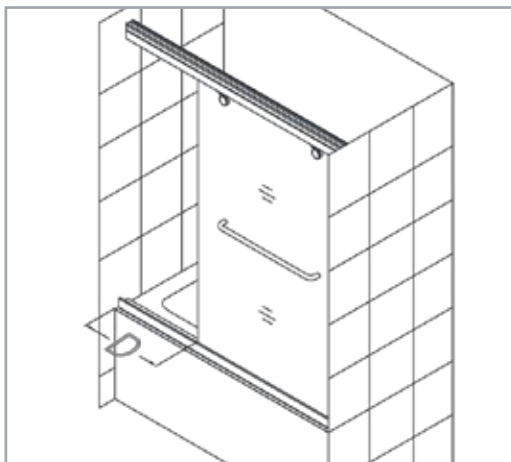

# TORERO™ TUB DOOR

**DREAMLINE™**  
dream in style

The uniquely simple one panel concept of the **TORERO** sliding tub door creates a clean minimalist look for your bathroom makeover. The **TORERO** combines premium 3/8" thick tempered glass with a sleek frameless design. The single sliding tub door glides effortlessly across the top and bottom rails, making the bath tub accessible from either side.

- Single panel sliding door
- Unique "no-wall profile" design creates frameless look
- 3/8" (10mm) thick tempered clear glass
- Anodized aluminum guiderails
- Chrome hardware
- Integrated towel bar
- No adjustment for out-of-plumb walls