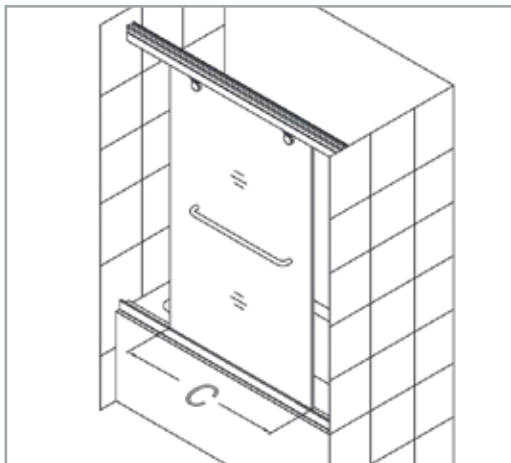

# TORERO™ TUB DOOR

**DREAMLINE™**  
dream in style

The uniquely simple one panel concept of the **TORERO** sliding tub door creates a clean minimalist look for your bathroom makeover. The **TORERO** combines premium 3/8" thick tempered glass with a sleek frameless design. The single sliding tub door glides effortlessly across the top and bottom rails, making the bath tub accessible from either side.

- Single panel sliding door
- Unique "no-wall profile" design creates frameless look
- 3/8" (10mm) thick tempered clear glass
- Anodized aluminum guiderails
- Chrome hardware
- Integrated towel bar
- No adjustment for out-of-plumb walls