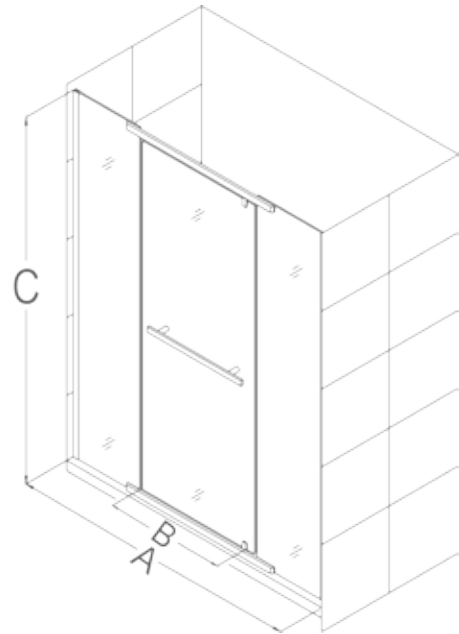

Visit [PARTNER PORTAL](#) for the latest dealer news and updates

Visit WWW.BATHAUTHORITY.COM for detailed product information
Tel: 866.731.8378 | Fax: 866.227.9245 | sales@bathauthority.com