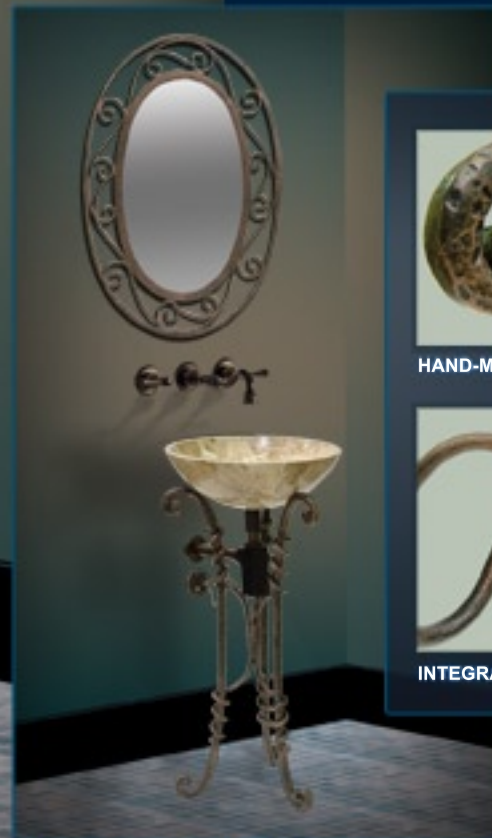

# WROUGHT IRON STANDS

DLVET-03 wrought iron stand shown with optional hand-made wrought iron rectangular mirror (DLMET-01) and optional DreamLine™ honey onyx stone vessel sink (DLVNF-001-HNOX).

Wrought iron is a material of history. With unique strength and look, this iron alloy has been used for centuries to make everything from swords and blades to cutlery and handrails. We have selected this material for the beautiful DreamLine™ Wrought Iron Stand collection to give it an unmistakable look and charm. When hammered, etched and bent by our artisans, wrought iron takes on the look of aged wood. All DreamLine™ iron stands and mirror frames are hand-made and each one is a unique work of art. Combine the intricate details of a wrought iron stand with an optional wrought iron rectangular or oval mirror and a hand-made DreamLine™ stone vessel sink and this set will surely serve as the centerpiece of the Bathroom of Your Dreams™

DLVET-03 WITH OVAL MIRROR (DLMET-02)

HAND-MADE DETAIL

INTEGRATED WALL MOUNT

# WROUGHT IRON STANDS

IRON VESSEL SINK STAND DLVET-01

DETAIL OF DLVET-01

IRON VESSEL SINK STAND DLVET-02

IRON VESSEL SINK STAND DLVET-07

IRON FRAME  
MIRROR DLMET-01

IRON FRAME  
MIRROR DLMET-02

- All stands and mirror frames are hand-made from wrought iron
- Optional square or round wrought iron framed mirrors
- Stands shown with optional DreamLine™ stone vessel sinks
- Stands are attached to wall with integrated wall mounting bracket