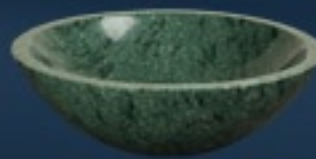

DLVNF-001-EMLT with DLVET-03 and Mirror DLMET-01

DLVNF-074-EMDK
(Emperor Dark)

DLVNF-074-SERP
(Serpeggiante)

DLVNF-074-CHBC
(China Bianco)

DLVNF-074-NEMQ
(Nero Marquina)

DLVNF-074-EMLT
(Emperor Light)

DLVNF-001-EMLT (Emperor Light)

DLVNF-001-OVFL (Overlord Flower)

DLVNF-001-INGR (Indian Green)

DLVNF-001-WHTR (White Travertine)

DLVNF-001-EMDK (Emperor Dark)

DLVNF-001-HNOX (Honey Onyx)

DLVNF-001-CHBC (China Bianco)

DLVNF-001-NEMQ (Nero Marquina)

DLVNF-001-SERP (Serpeggiante)

DLVNF-001-SVFL (Silvia Fadl)

DreamLine™ natural stone vessel sinks are carved from a variety of stone such as granite, marble, travertine and onyx. Choose from a huge assortment of shapes and colors – stone vessel sinks are truly unique pieces of art. Update any bathroom or powder room with a stylish and elegant DreamLine™ Stone Vessel Sink.

Vessel sinks are handmade from natural stone and may have slight variations in shape, size, color and overall appearance from product to product and in their appearance from product photos.

DLBG-08-GR (GREEN)
with Optional Vanity DLVG-208