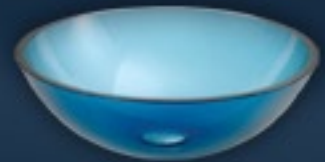

Vessel sinks are handmade from natural stone and may have slight variations in shape, size, color and overall appearance from product to product and in their appearance from product photos.

DLBG-08-GR (GREEN)
with Optional Vanity DLVG-208

DLBG-08 (CLEAR)
with Optional Vanity DLVG-615

DLBG-15 (GREEN)

DLBG-15 (CLEAR)

DLBG-15-BU (BLUE)

DLBG-15-EY (GREY)

DLBG-08-GR (GREEN)

DLBG-08 (CLEAR)

DLBG-08-EY (GREY)

DLBG-08-BU (BLUE)

DLBG-01-GR (GREEN)

DLBG-01 (CLEAR)

DLBG-01-EY (GREY)

DLBG-01-BU (BLUE)

DLBG-17-GR (GREEN)

DLBG-17 (CLEAR)

DLBG-17-EY (GREY)