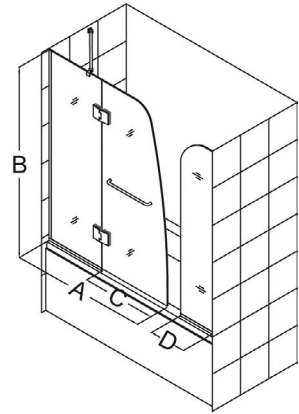

Aqua is also available as a [shower door](#).

Door Features:

- Frameless glass design
- 1/4" (6mm) tempered glass in clear or frosted
- Chrome or brushed nickel hardware finish
- Convenient towel bar
- Clear glass models are reversible for right or left door opening
- Anodized aluminum wall profile
- 3/8" out-of-plumb adjustment
- Optional backwalls available

Choose an Aqua Tub Door with [Extender Panel](#) to increase splash coverage or choose an Aqua Tub Door with [Return Panel](#) to create a bathtub enclosure.

Extender and Return Panel Features:

- 5/16" (8mm) thick tempered clear glass in both panels
- 1/4" of out-of-plumb adjustment for return panel
- 1/4" of out-of-plumb adjustment for extender panel

Aqua Tub Door Options

Aqua Tub with Extender Panel

Aqua Tub with Return Panel

Configuration 1

Configuration 2
with Extender Panel

Configuration 3
with Return Panel

Config.	Model	A	B	C Walk-In	D	E	Glass Selection	MSRP Chrome Hardware (-01)	MSRP Brushed Nickel Hardware (-04)
1	SHDR-3148586	48"	58"	24"	--	--	Clear	--	--
							Frosted Left Wall (FR1)	--	--
							Frosted Right Wall (FR2)	--	--
2	SHDR-3148586-EX	48"	58"	24"	9"	--	Clear	--	--
3	SHDR-3148586-RT	48"	58"	24"	--	30"	Clear	--	--

-01
Chrome
Hardware

-04
Brushed
Nickel
Hardware

-FR
Frosted
Glass

Aqua Tub Door

Notes:

- Visit www.BathAuthority.com for exact product dimensions and technical information
- Plumbing codes vary by state; DreamLine™ is not responsible for code compliance
- Consideration should be given to placement of showerhead, as this model does not provide wall-to-wall coverage