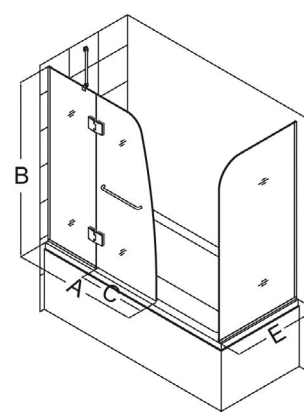

Aqua is also available as a [shower door](#).

Door Features:

- Frameless glass design
- 1/4" (6mm) tempered glass in clear or frosted
- Chrome or brushed nickel hardware finish
- Convenient towel bar
- Clear glass models are reversible for right or left door opening
- Anodized aluminum wall profile
- 3/8" out-of-plumb adjustment
- Optional backwalls available

Choose an Aqua Tub Door with [Extender Panel](#) to increase splash coverage or choose an Aqua Tub Door with [Return Panel](#) to create a bathtub enclosure.

Extender and Return Panel Features:

- 5/16" (8mm) thick tempered clear glass in both panels
- 1/4" of out-of-plumb adjustment for return panel
- 1/4" of out-of-plumb adjustment for extender panel

Aqua Tub Door Options

Aqua Tub with Extender Panel

Aqua Tub with Return Panel

Configuration 1

Configuration 2
with Extender Panel

Configuration 3
with Return Panel

Config.	Model	A	B	C Walk-In	D	E	Glass Selection	MSRP Chrome Hardware (-01)	MSRP Brushed Nickel Hardware (-04)
1	SHDR-3148586	48"	58"	24"	--	--	Clear	--	--
							Frosted Left Wall (FR1)	--	--
							Frosted Right Wall (FR2)	--	--
2	SHDR-3148586-EX	48"	58"	24"	9"	--	Clear	--	--
3	SHDR-3148586-RT	48"	58"	24"	--	30"	Clear	--	--

-01
Chrome
Hardware

-04
Brushed
Nickel
Hardware

-FR
Frosted
Glass

Aqua Tub Door

Notes:

- Visit www.BathAuthority.com for exact product dimensions and technical information
- Plumbing codes vary by state; DreamLine™ is not responsible for code compliance
- Consideration should be given to placement of showerhead, as this model does not provide wall-to-wall coverage