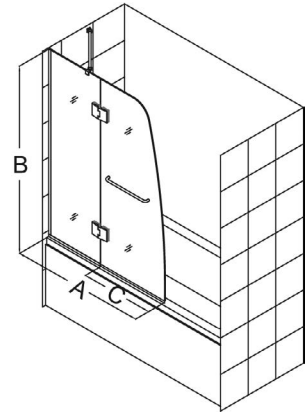

Aqua is also available as a [shower door](#).

Door Features:

- Frameless glass design
- 1/4" (6mm) tempered glass in clear or frosted
- Chrome or brushed nickel hardware finish
- Convenient towel bar
- Clear glass models are reversible for right or left door opening
- Anodized aluminum wall profile
- 3/8" out-of-plumb adjustment
- Optional backwalls available

Choose an Aqua Tub Door with [Extender Panel](#) to increase splash coverage or choose an Aqua Tub Door with [Return Panel](#) to create a bathtub enclosure.

Extender and Return Panel Features:

- 5/16" (8mm) thick tempered clear glass in both panels
- 1/4" of out-of-plumb adjustment for return panel
- 1/4" of out-of-plumb adjustment for extender panel

Aqua Tub Door Options

Aqua Tub with Extender Panel

Aqua Tub with Return Panel

Configuration 1

Configuration 2
with Extender Panel

Configuration 3
with Return Panel

Config.	Model	A	B	C Walk-In	D	E	Glass Selection	MSRP Chrome Hardware (-01)	MSRP Brushed Nickel Hardware (-04)
1	SHDR-3148586	48"	58"	24"	--	--	Clear	--	--
							Frosted Left Wall (FR1)	--	--
							Frosted Right Wall (FR2)	--	--
2	SHDR-3148586-EX	48"	58"	24"	9"	--	Clear	--	--
3	SHDR-3148586-RT	48"	58"	24"	--	30"	Clear	--	--