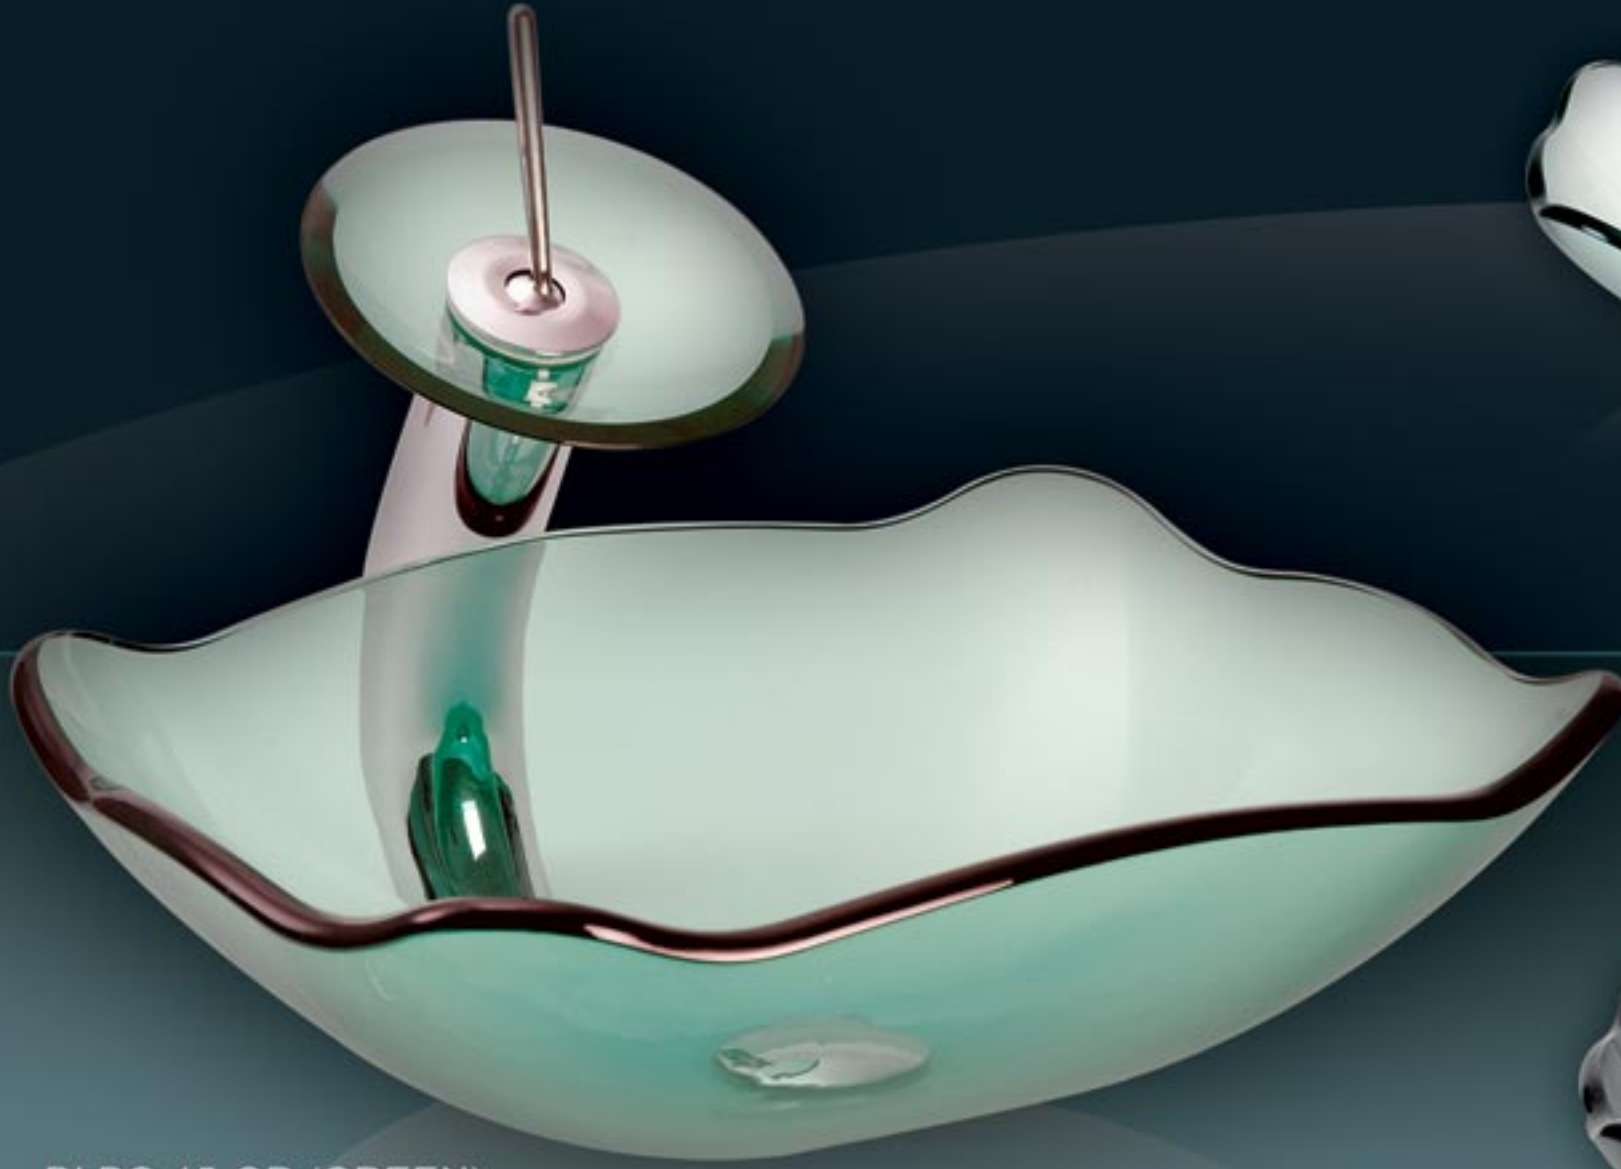

# GLASS VESSEL SINKS & FAUCETS

DLBG-15-GR (GREEN)  
Shown with optional  
DLFHD-711-CH Waterfall Faucet

DLBG-15 (CLEAR)

DLBG-15-BU (BLUE)

DLBG-15-EY (GREY)

DLBG-08-GR (GREEN)

DLBG-08 (CLEAR)

DLBG-08-EY (GREY)

DLBG-17-BU (BLUE)

NOTE: Colors may not be 100% accurate in relationship to the actual products. All vessel sinks are made of natural glass and some color variations may be found on actual products.

# GLASS VESSEL SINKS & FAUCETS

## Vanity Stand DLVG-208

This attractive bathroom vanity combines an efficient space saving design with modern style. With its clean and sleek lines it is quintessentially a modern look. Combine the base with optional glass vessel sink and waterfall or traditional vessel faucet for a truly unique design.