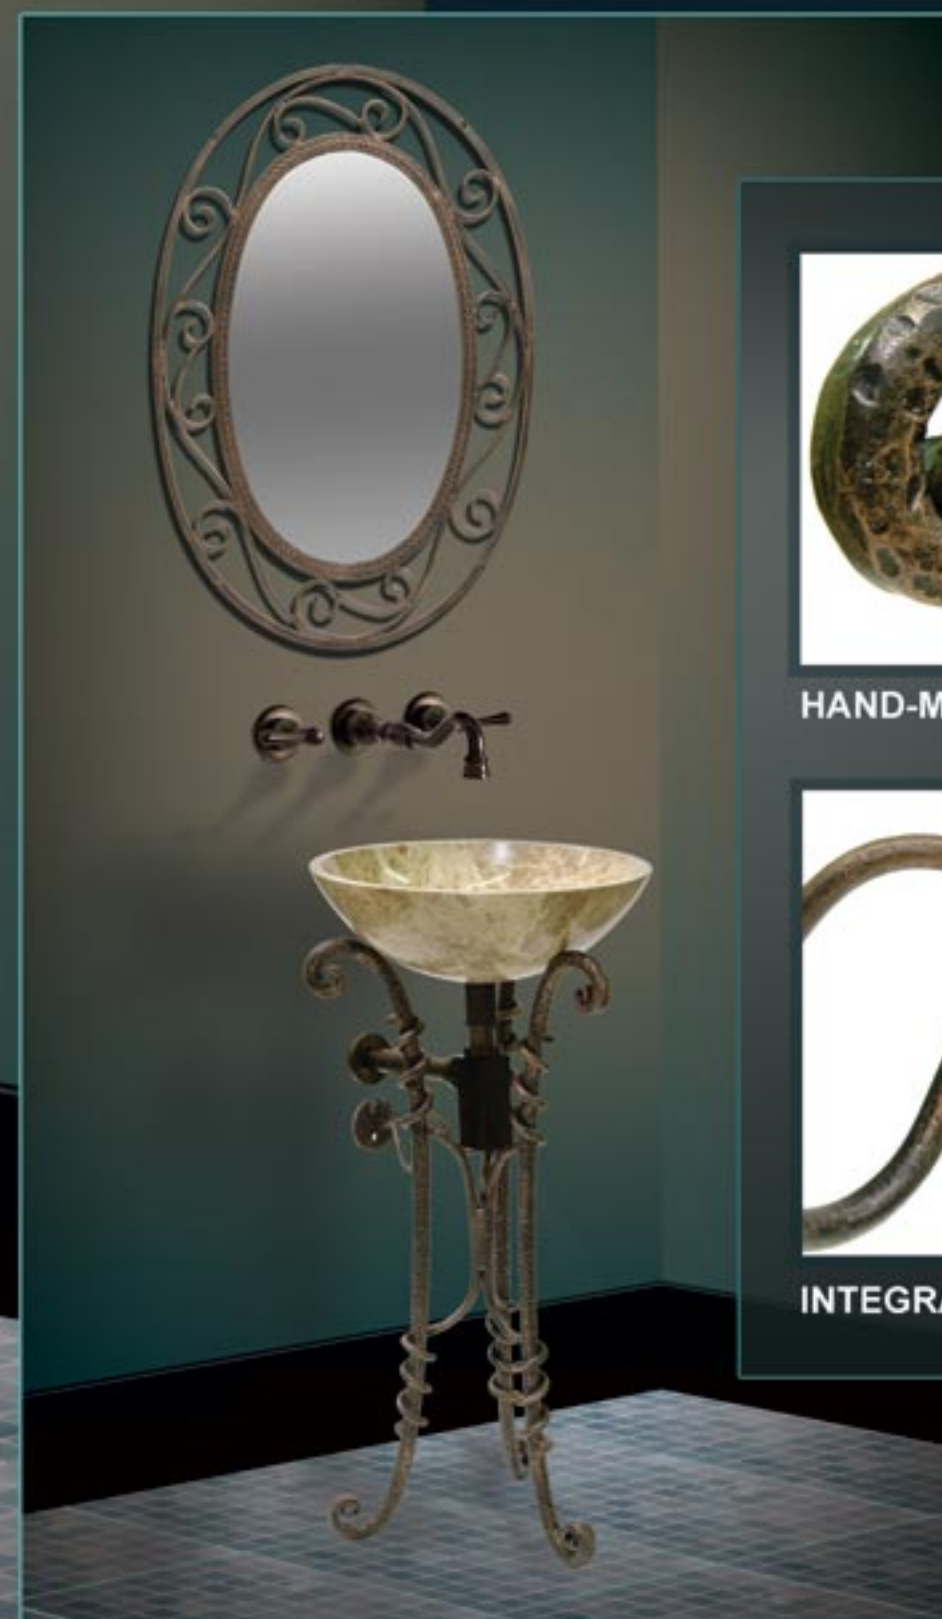

WROUGHT IRON STAND

DLVET-03 wrought iron stand show with optional hand-made wrought iron rectangular mirror (DLMET-01) and optional DreamLine™ honey onyx stone vessel sink (DLVNF-001-HNOX).

Wrought iron is a material of history. With unique strength and look, this iron alloy has been used for centuries to make everything from swords and blades to cutlery and handrails. We have selected this material for the beautiful DreamLine™ Wrought Iron Vessel Sink Stands collection to give it the unmistakable look and charm. When hammered, etched and bend by our artisans, wrought iron resembles aged wood. All of our iron stands and mirror frames are completely hand-made and each one is a unique work of art. Combine the intricate details of a wrought iron vessel sink stand with an optional wrought iron rectangular or oval mirror and a hand-made DreamLine™ stone vessel sink and your iron stand set will surely serve as the centerpiece of the Bathroom of Your Dreams™.

DLVET-03 WITH OVAL MIRROR (DLMET-02)

HAND-MADE DETAIL

INTEGRATED WALL MOUNT

WROUGHT IRON STAND

IRON VESSEL SINK STAND DLVET-01

DETAIL OF DLVET-01

IRON VESSEL SINK STAND DLVET-02

DETAIL OF DLVET-02

IRON VESSEL SINK STAND DLVET-07

DETAIL OF DLVET-07

IRON FRAME
MIRROR DLMET-01

IRON FRAME
MIRROR DLMET-02

- Hand-made from wrought iron
- Optional square or round wrought iron framed mirrors
- Shown with optional DreamLine™ stone vessel sink
- Attached to wall with integrated wall mounting bracket
- Wall mounted faucet, drain and trap must be purchases separately
- Due to the hand-made nature of this product, each vanity's appearance and dimensions are unique and may differ slightly from the photo and specifications.