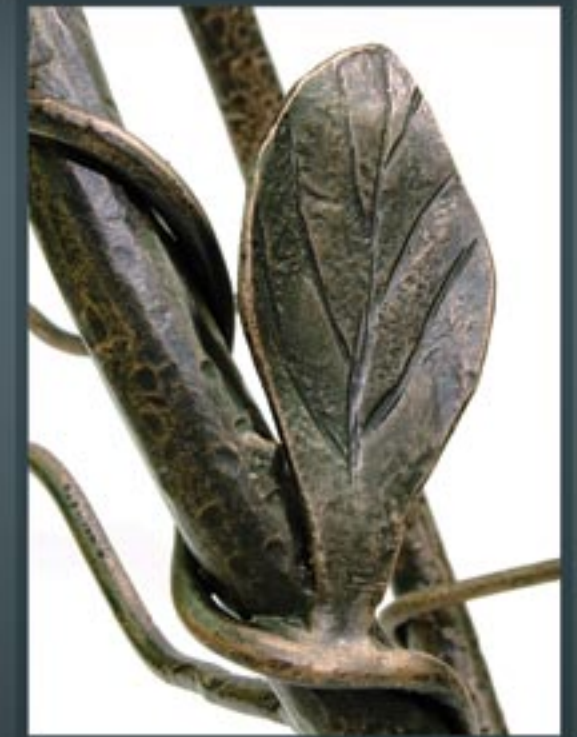

WROUGHT IRON STAND

DLVET-03 wrought iron stand show with optional hand-made wrought iron rectangular mirror (DLMET-01) and optional DreamLine™ honey onyx stone vessel sink (DLVNF-001-HNOX).

Wrought iron is a material of history. With unique strength and look, this iron alloy has been used for centuries to make everything from swords and blades to cutlery and handrails. We have selected this material for the beautiful DreamLine™ Wrought Iron Vessel Sink Stands collection to give it the unmistakable look and charm. When hammered, etched and bend by our artisans, wrought iron resembles aged wood. All of our iron stands and mirror frames are completely hand-made and each one is a unique work of art. Combine the intricate details of a wrought iron vessel sink stand with an optional wrought iron rectangular or oval mirror and a hand-made DreamLine™ stone vessel sink and your iron stand set will surely serve as the centerpiece of the Bathroom of Your Dreams™.

DLVET-03 WITH OVAL MIRROR (DLMET-02)

HAND-MADE DETAIL

INTEGRATED WALL MOUNT

WROUGHT IRON STAND

IRON VESSEL SINK STAND DLVET-01

DETAIL OF DLVET-01

IRON VESSEL SINK STAND DLVET-02

DETAIL OF DLVET-02

IRON VESSEL SINK STAND DLVET-07

DETAIL OF DLVET-07

IRON FRAME
MIRROR DLMET-01

IRON FRAME
MIRROR DLMET-02

- Hand-made from wrought iron
- Optional square or round wrought iron framed mirrors
- Shown with optional DreamLine™ stone vessel sink
- Attached to wall with integrated wall mounting bracket
- Wall mounted faucet, drain and trap must be purchases separately
- Due to the hand-made nature of this product, each vanity's appearance and dimensions are unique and may differ slightly from the photo and specifications.