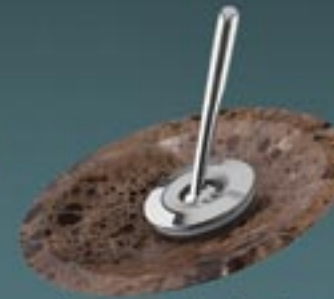

STONE VESSEL SINKS & FAUCETS

Vanity Stand DLVG-208

This attractive bathroom vanity combines an efficient space saving design with modern style. With its clean and sleek lines it is quintessentially a modern look. Combine the base with optional stone vessel sink and waterfall or traditional vessel faucet for a truly unique design.

WOOD COLORS:

- Maple
- Mahogany
- Black

Waterfall Vanity Faucets

Honey Onyx

Emperador Light

China Bianco

Serpeggiante

Overlord Flower

Emperador Dark

Silvia Fadl

Nero Marquina

Chrome

Polished Brass

Brushed Nickel

Single-hole Vanity Faucets

DLFHD-1283-CH