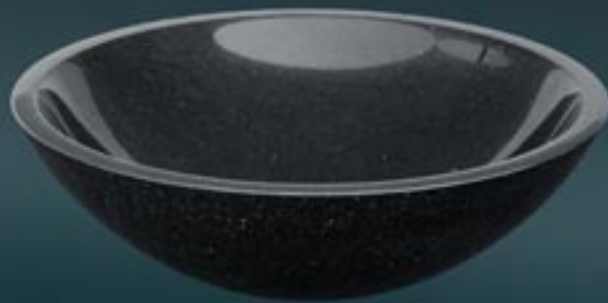

STONE VESSEL SINKS & FAUCETS

DLVNF-074-EMLT
(Emperador Light)

DLVNF-074-CHBC
(China Bianco)

DLVNF-074-BKGX
(Black Galaxy)

DLVNF-074-SERP
(Serpeggiante)

DLVNF-074-EMDK (Emperador Dark)
Shown with optional
DLFHD-711-PB-EMDK Waterfall Faucet

DLVNF-074-NEMQ
(Nero Marquina)

DLVNF-001-BKGX (Black Galaxy)

DLVNF-001-EMLT (Emperador Light)

DLVNF-001-OVFL (Overlord Flower)

DLVNF-001-WHTR (White Travertino)

DLVNF-001-EMDK (Emperador Dark)

DLVNF-001-HNOX (Honey Onyx)

DLVNF-001-CHBC (China Bianco)

DLVNF-001-NEMQ (Nero Marquina)

DLVNF-001-INGR (Indian Green)

DLVNF-001-SERP (Serpeggiante)

DLVNF-001-SVFL (Silvia Fadl)

NOTE: Colors may not be 100% accurate in relationship to the actual products. All vessel sinks are made of natural stone and some color and texture variations may be found on actual products.

STONE VESSEL SINKS & FAUCETS

Vanity Stand DLVG-208

This attractive bathroom vanity combines an efficient space saving design with modern style. With its clean and sleek lines it is quintessentially a modern look. Combine the base with optional stone vessel sink and waterfall or traditional vessel faucet for a truly unique design.