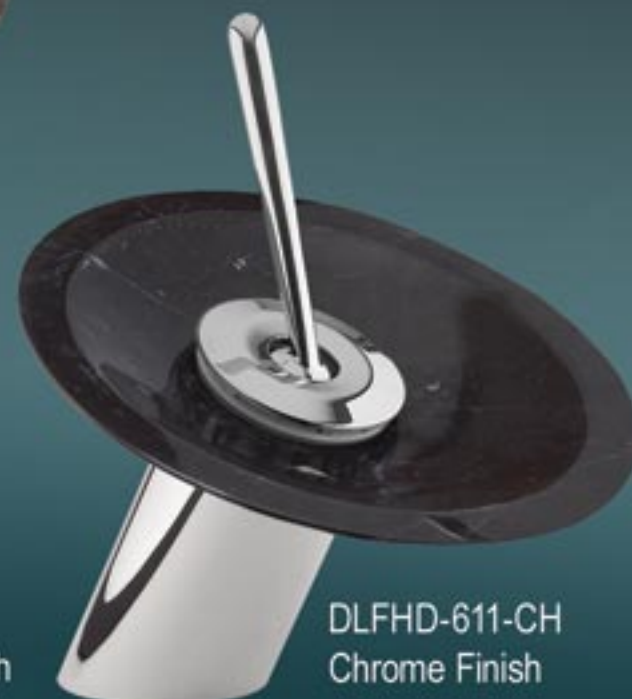

Single-hole Vanity Faucets

NOTE: Colors may not be 100% accurate in relationship to the actual products. All vessel sinks are made of natural stone and some color and texture variations may be found on actual products.