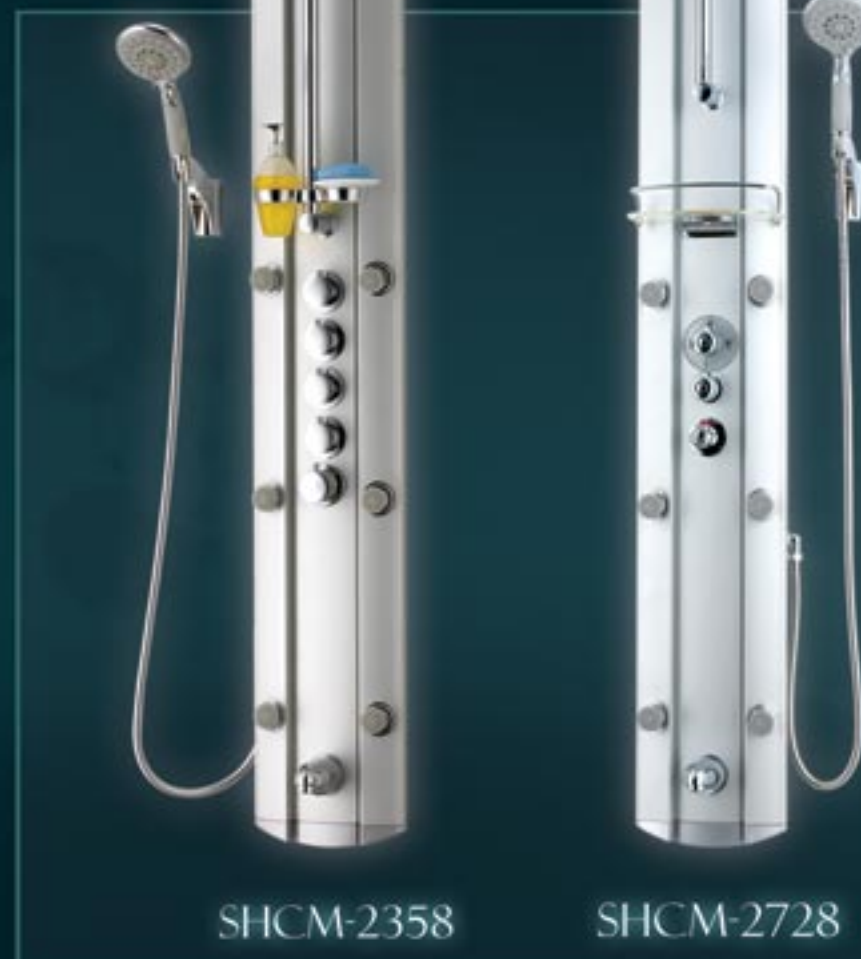

DreamLine™

Bathroom of Your Dreams™

SHOWER COLUMNS

With features like a hand held shower, adjustable body message sprays, large top shower head and multifunction water controls – a DreamLine™ shower panel turns your ordinary shower into a home spa. The built-in thermostatic valve maintains a constant bathing temperature. Add other elements of design on select DreamLine™ shower columns - like shelves, mirrors, accessory compartments, individual water controls – and your shower not only gets a beauty makeover but also becomes more functional. Installation is easy with only a hot and cold water connection required and a fast mounting on enclosed wall brackets. Choose from models made of aluminum, acrylic or natural stone and a variety of options for the best solution for your shower.

SHCM-3031

- Natural stone body (Black Granite)
- Self-cleaning 6" overhead shower head
- Six adjustable body sprays
- Multifunction 4" hand shower
- Thermostatic valve control
- 4-position water control diverter
- Shower accessory shelf
- Visible plumbing fixtures in chrome finish
- Back-to-wall installation

SHCM-2050

Self-cleaning overhead shower

Multifunction hand shower

Round body sprays

Square body sprays

Thermostatic valve control

SHCM-1007

SHCM-2718

SHCM-2648

SHCM-2578

SHCM-2358

SHCM-2728

Add a DreamLine™ shower column with an integrated tub filler spout for a truly unique upgrade to your bathtub.